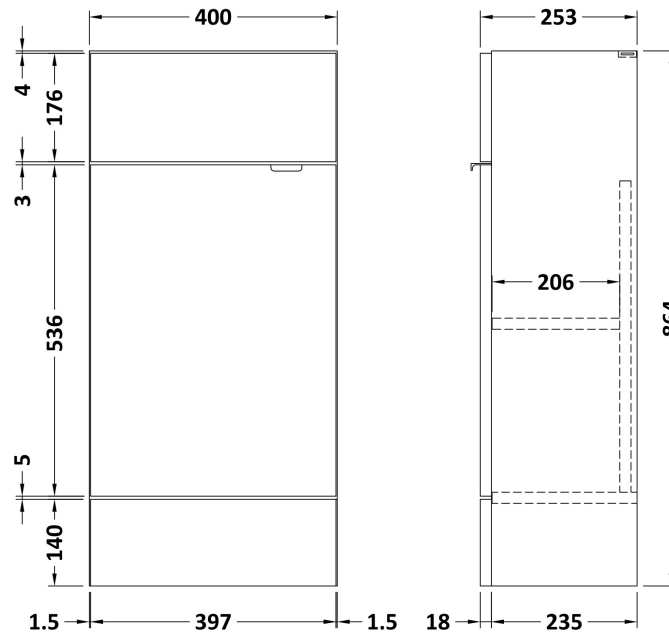

Sales Code: CBI621

Description: 400mm Compact Vanity Unit & Basin

Packaging Details

Barcode: 5055275888070

Sales Code: OFF603

Description: 400 Vanity Unit (255mm Deep)

Product Dimensions

Height (mm):	864
Width (mm):	400
Depth (mm):	255
Nett Weight (kg):	12

Packaging Dimensions

Height (mm):	290
Width (mm):	325
Depth (mm):	875
Gross Weight (kg):	12.5

Packaging Data

Box Colour:	Brown Cardboard Box
Box Qty:	1
Label Size:	100 x 50
Label Colour:	White Label
Label Qty:	2

Outer Box Dimensions (If Applicable)

Height (mm):	
Width (mm):	
Depth (mm):	
Gross Weight (kg):	
Barcode:	5055275817162

Product Details

Country of Origin:	United Kingdom
Fitting Instruction:	No
CE & UKCA:	N/A
FSC Certified Materials:	Yes
Colour:	Black Woodgrain
Construction Method:	Cam & Wood Dowel
Construction Type:	Rigid
Cabinet Finish:	MFC Textured Woodgrain
Fascia Finish:	MFC Textured Woodgrain
Cabinet Thickness (mm):	18
Fascia Thickness (mm):	18
Drawer Included:	No
Drawer Type:	Not Applicable
No of Shelves:	1
Hinge Type:	95 Degree Clip-On Soft Close
Hinge Included:	Yes
Adjustable Legs:	No
Fixings Included:	Yes
Handle Style:	Contemporary
Waste Shroud:	No
Handle Included:	Yes
Handle Type:	Wrapover