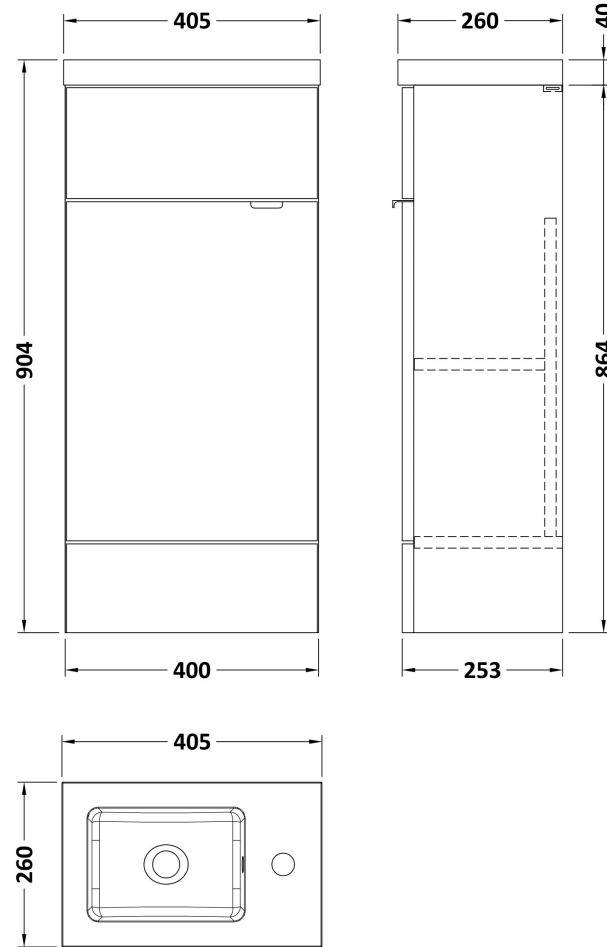

Sales Code: CBI621

Description: 400mm Compact Vanity Unit & Basin

Packaging Details

Barcode: 5055275888070

Sales Code: OFF603

Description: 400 Vanity Unit (255mm Deep)

Product Dimensions

Height (mm):	864
Width (mm):	400
Depth (mm):	255
Nett Weight (kg):	12

Packaging Dimensions

Height (mm):	290
Width (mm):	325
Depth (mm):	875
Gross Weight (kg):	12.5

Packaging Data

Box Colour:	Brown Cardboard Box
Box Qty:	1
Label Size:	100 x 50
Label Colour:	White Label
Label Qty:	2

Outer Box Dimensions (If Applicable)

Height (mm):	
Width (mm):	
Depth (mm):	
Gross Weight (kg):	
Barcode:	5055275817162

Product Details

Country of Origin:	United Kingdom
Fitting Instruction:	No
CE & UKCA:	N/A
FSC Certified Materials:	Yes
Colour:	Black Woodgrain
Construction Method:	Cam & Wood Dowel
Construction Type:	Rigid
Cabinet Finish:	MFC Textured Woodgrain
Fascia Finish:	MFC Textured Woodgrain
Cabinet Thickness (mm):	18
Fascia Thickness (mm):	18
Drawer Included:	No
Drawer Type:	Not Applicable
No of Shelves:	1
Hinge Type:	95 Degree Clip-On Soft Close
Hinge Included:	Yes
Adjustable Legs:	No
Fixings Included:	Yes
Handle Style:	Contemporary
Waste Shroud:	No
Handle Included:	Yes
Handle Type:	Wrapover