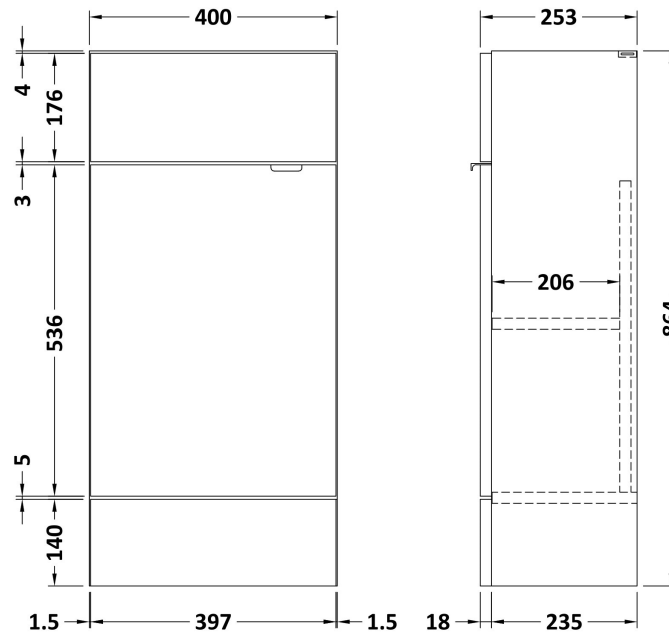

Sales Code: CBI421

Description: 400mm Compact Vanity Unit & Basin

Packaging Details

Barcode: 5056211850243

Sales Code: OFG403

Description: 400 Vanity Unit (255mm Deep)

Product Dimensions

Height (mm):	864
Width (mm):	400
Depth (mm):	255
Nett Weight (kg):	12

Packaging Dimensions

Height (mm):	900
Width (mm):	425
Depth (mm):	290
Gross Weight (kg):	12.5

Packaging Data

Box Colour:	Brown Cardboard Box
Box Qty:	1
Label Size:	100 x 50
Label Colour:	White Label
Label Qty:	2

Sales Code: PMB301

Description: 400 Side Tap Basin 1Th (402.5X255x40)

Product Dimensions

Height (mm):	135
Width (mm):	403
Depth (mm):	255
Nett Weight (kg):	6.01

Packaging Dimensions

Height (mm):	315
Width (mm):	205
Depth (mm):	455
Gross Weight (kg):	6.01

Packaging Data

Box Colour:	
Box Qty:	
Label Size:	x
Label Colour:	
Label Qty:	

Outer Box Dimensions (If Applicable)

Height (mm):	
Width (mm):	
Depth (mm):	
Gross Weight (kg):	
Barcode:	5055369063024

Product Details