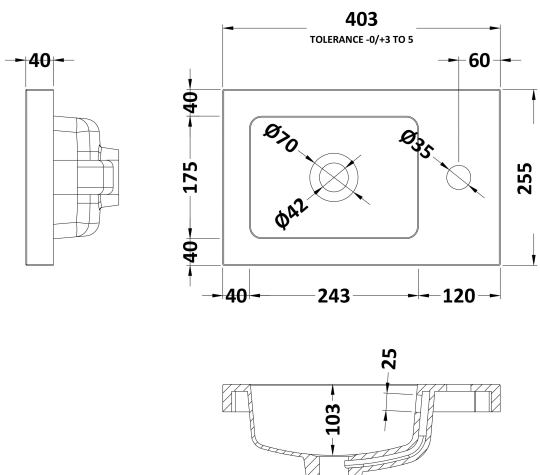

Packaging Dimensions

Height (mm):	900
Width (mm):	425
Depth (mm):	290
Gross Weight (kg):	12.5

Packaging Data

Box Colour:	Brown Cardboard Box
Box Qty:	1
Label Size:	100 x 50
Label Colour:	White Label
Label Qty:	2

Outer Box Dimensions (If Applicable)

Height (mm):	
Width (mm):	
Depth (mm):	
Gross Weight (kg):	
Barcode:	5056211849810

Product Details

Country of Origin:	China
Fitting Instruction:	No
CE & UKCA:	N/A
FSC Certified Materials:	Yes
Colour:	Gloss Grey Mist
Construction Method:	Cam & Wood Dowel
Construction Type:	Rigid
Cabinet Finish:	MFC Painted Gloss
Fascia Finish:	MFC Painted Gloss
Cabinet Thickness (mm):	16
Fascia Thickness (mm):	18
Drawer Included:	No
Drawer Type:	Not Applicable
No of Shelves:	1
Hinge Type:	95 Degree Clip-On Soft Close
Hinge Included:	Yes
Adjustable Legs:	No
Fixings Included:	Yes
Handle Style:	Contemporary
Waste Shroud:	No
Handle Included:	Yes
Handle Type:	Wrapover

Sales Code: PMB301

Description: 400 Side Tap Basin 1Th (402.5X255x40)

Product Dimensions

Height (mm):	135
Width (mm):	403
Depth (mm):	255
Nett Weight (kg):	6.01

Packaging Dimensions

Height (mm):	315
Width (mm):	205
Depth (mm):	455
Gross Weight (kg):	6.01

Packaging Data

Box Colour:	
Box Qty:	
Label Size:	x
Label Colour:	
Label Qty:	

Outer Box Dimensions (If Applicable)

Height (mm):	
Width (mm):	
Depth (mm):	
Gross Weight (kg):	
Barcode:	5055369063024

Product Details