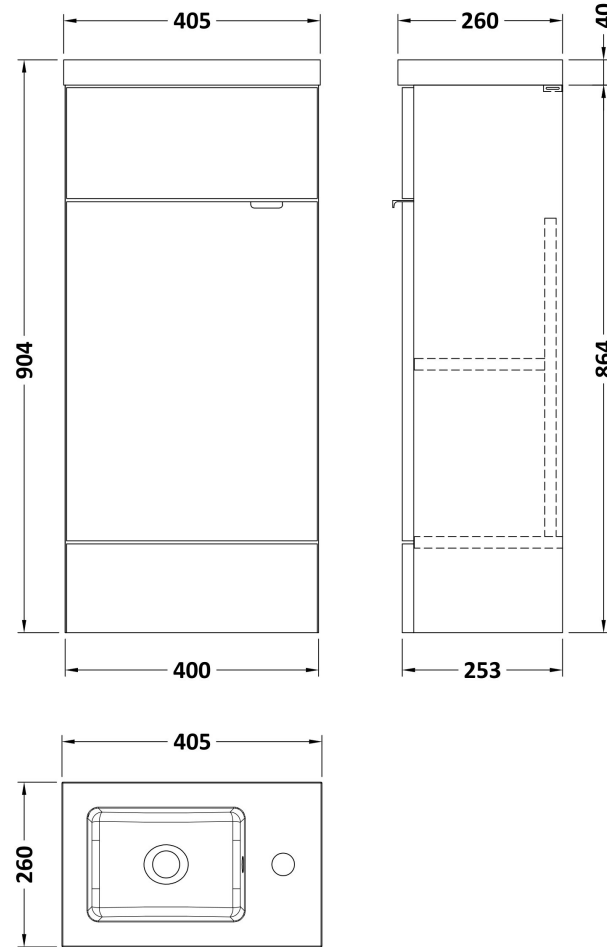

Sales Code: CBI421

Description: 400mm Compact Vanity Unit & Basin

Packaging Details

Barcode: 5056211850243

Sales Code: OFG403

Description: 400 Vanity Unit (255mm Deep)

Product Dimensions

Height (mm):	864
Width (mm):	400
Depth (mm):	255
Nett Weight (kg):	12

Packaging Dimensions

Height (mm):	900
Width (mm):	425
Depth (mm):	290
Gross Weight (kg):	12.5

Packaging Data

Box Colour:	Brown Cardboard Box
Box Qty:	1
Label Size:	100 x 50
Label Colour:	White Label
Label Qty:	2

Sales Code: PMB301

Description: 400 Side Tap Basin 1Th (402.5X255x40)

Product Dimensions

Height (mm):	135
Width (mm):	403
Depth (mm):	255
Nett Weight (kg):	6.01

Packaging Dimensions

Height (mm):	315
Width (mm):	205
Depth (mm):	455
Gross Weight (kg):	6.01

Packaging Data

Box Colour:	
Box Qty:	
Label Size:	x
Label Colour:	
Label Qty:	

Outer Box Dimensions (If Applicable)

Height (mm):	
Width (mm):	
Depth (mm):	
Gross Weight (kg):	
Barcode:	5055369063024

Product Details