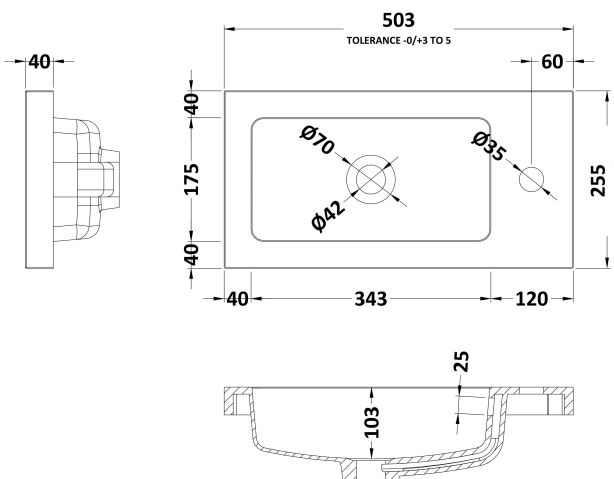

Packaging Dimensions

Height (mm):	290
Width (mm):	525
Depth (mm):	875
Gross Weight (kg):	15.5

Packaging Data

Box Colour:	Brown Cardboard Box
Box Qty:	1
Label Size:	100 x 50
Label Colour:	White Label
Label Qty:	2

Outer Box Dimensions (If Applicable)

Height (mm):	
Width (mm):	
Depth (mm):	
Gross Weight (kg):	
Barcode:	5055275820124

Product Details

Country of Origin:	United Kingdom
Fitting Instruction:	No
CE & UKCA:	N/A
FSC Certified Materials:	Yes
Colour:	Anthracite Woodgrain
Construction Method:	Cam & Wood Dowel
Construction Type:	Rigid
Cabinet Finish:	MFC Textured Woodgrain
Fascia Finish:	MFC Textured Woodgrain
Cabinet Thickness (mm):	18
Fascia Thickness (mm):	18
Drawer Included:	No
Drawer Type:	Not Applicable
No of Shelves:	1
Hinge Type:	95 Degree Clip-On Soft Close
Hinge Included:	Yes
Adjustable Legs:	No
Fixings Included:	Yes
Handle Style:	Contemporary
Waste Shroud:	No
Handle Included:	Yes
Handle Type:	Wrapover

Sales Code: PMB302

Description: 500 Side Tap Basin 1Th (502.5X255x40)

Product Dimensions

Height (mm):	255
Width (mm):	503
Depth (mm):	135
Nett Weight (kg):	8

Packaging Dimensions

Height (mm):	305
Width (mm):	205
Depth (mm):	555
Gross Weight (kg):	8

Packaging Data

Box Colour:	Brown Cardboard Box - Printed
Box Qty:	1
Label Size:	100 x 50
Label Colour:	White Label
Label Qty:	2

Outer Box Dimensions (If Applicable)

Height (mm):	
Width (mm):	
Depth (mm):	
Gross Weight (kg):	
Barcode:	5055369063031