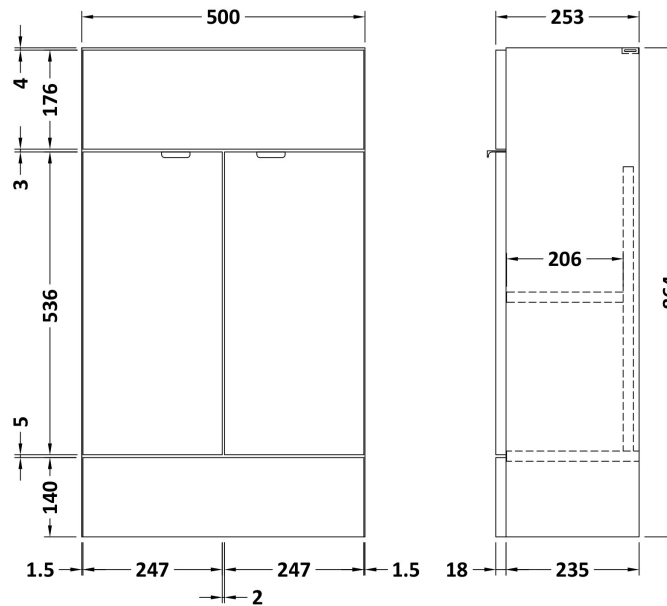

Sales Code: CBI522

Description: 500mm Compact Vanity Unit & Basin

Packaging Details

Barcode: 5055275887806

Sales Code: OFF505

Description: 500 Vanity Unit (255mm Deep)

Product Dimensions

Height (mm):	864
Width (mm):	500
Depth (mm):	255
Nett Weight (kg):	15

Packaging Dimensions

Height (mm):	290
Width (mm):	525
Depth (mm):	875
Gross Weight (kg):	15.5

Packaging Data

Box Colour:	Brown Cardboard Box
Box Qty:	1
Label Size:	100 x 50
Label Colour:	White Label
Label Qty:	2

Outer Box Dimensions (If Applicable)

Height (mm):	
Width (mm):	
Depth (mm):	
Gross Weight (kg):	
Barcode:	5055275820124

Product Details

Country of Origin:	United Kingdom
Fitting Instruction:	No
CE & UKCA:	N/A
FSC Certified Materials:	Yes
Colour:	Anthracite Woodgrain
Construction Method:	Cam & Wood Dowel
Construction Type:	Rigid
Cabinet Finish:	MFC Textured Woodgrain
Fascia Finish:	MFC Textured Woodgrain
Cabinet Thickness (mm):	18
Fascia Thickness (mm):	18
Drawer Included:	No
Drawer Type:	Not Applicable
No of Shelves:	1
Hinge Type:	95 Degree Clip-On Soft Close
Hinge Included:	Yes
Adjustable Legs:	No
Fixings Included:	Yes
Handle Style:	Contemporary
Waste Shroud:	No
Handle Included:	Yes
Handle Type:	Wrapover

Sales Code: PMB302

Description: 500 Side Tap Basin 1Th (502.5X255x40)

Product Dimensions

Height (mm):	255
Width (mm):	503
Depth (mm):	135
Nett Weight (kg):	8

Packaging Dimensions

Height (mm):	305
Width (mm):	205
Depth (mm):	555
Gross Weight (kg):	8