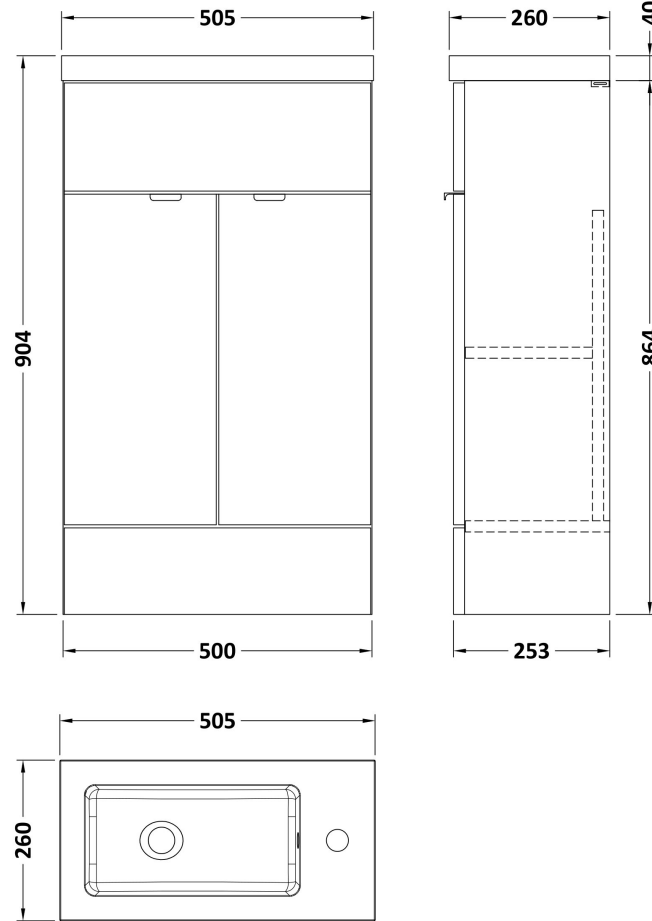

Sales Code: CBI522

Description: 500mm Compact Vanity Unit & Basin

Packaging Details

Barcode: 5055275887806

Sales Code: OFF505

Description: 500 Vanity Unit (255mm Deep)

Product Dimensions

Height (mm):	864
Width (mm):	500
Depth (mm):	255
Nett Weight (kg):	15

Packaging Dimensions

Height (mm):	290
Width (mm):	525
Depth (mm):	875
Gross Weight (kg):	15.5

Packaging Data

Box Colour:	Brown Cardboard Box
Box Qty:	1
Label Size:	100 x 50
Label Colour:	White Label
Label Qty:	2

Outer Box Dimensions (If Applicable)

Height (mm):	
Width (mm):	
Depth (mm):	
Gross Weight (kg):	
Barcode:	5055275820124

Product Details

Country of Origin:	United Kingdom
Fitting Instruction:	No
CE & UKCA:	N/A
FSC Certified Materials:	Yes
Colour:	Anthracite Woodgrain
Construction Method:	Cam & Wood Dowel
Construction Type:	Rigid
Cabinet Finish:	MFC Textured Woodgrain
Fascia Finish:	MFC Textured Woodgrain
Cabinet Thickness (mm):	18
Fascia Thickness (mm):	18
Drawer Included:	No
Drawer Type:	Not Applicable
No of Shelves:	1
Hinge Type:	95 Degree Clip-On Soft Close
Hinge Included:	Yes
Adjustable Legs:	No
Fixings Included:	Yes
Handle Style:	Contemporary
Waste Shroud:	No
Handle Included:	Yes
Handle Type:	Wrapover

Sales Code: PMB302

Description: 500 Side Tap Basin 1Th (502.5X255x40)

Product Dimensions

Height (mm):	255
Width (mm):	503
Depth (mm):	135
Nett Weight (kg):	8

Packaging Dimensions

Height (mm):	305
Width (mm):	205
Depth (mm):	555
Gross Weight (kg):	8