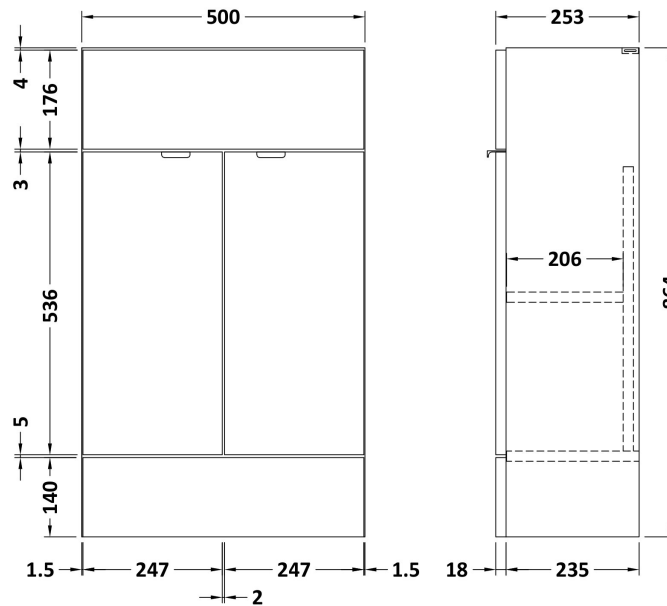

Sales Code: CBI622

Description: 500mm Compact Vanity Unit & Basin

Packaging Details

Barcode: 5055275888087

Sales Code: OFF605

Description: 500 Vanity Unit (255mm Deep)

Product Dimensions

Height (mm):	864
Width (mm):	500
Depth (mm):	255
Nett Weight (kg):	15

Packaging Dimensions

Height (mm):	290
Width (mm):	525
Depth (mm):	875
Gross Weight (kg):	15.5

Packaging Data

Box Colour:	Brown Cardboard Box
Box Qty:	1
Label Size:	100 x 50
Label Colour:	White Label
Label Qty:	2

Outer Box Dimensions (If Applicable)

Height (mm):	
Width (mm):	
Depth (mm):	
Gross Weight (kg):	
Barcode:	5055275817209

Product Details

Country of Origin:	United Kingdom
Fitting Instruction:	No
CE & UKCA:	N/A
FSC Certified Materials:	Yes
Colour:	Black Woodgrain
Construction Method:	Cam & Wood Dowel
Construction Type:	Rigid
Cabinet Finish:	MFC Textured Woodgrain
Fascia Finish:	MFC Textured Woodgrain
Cabinet Thickness (mm):	18
Fascia Thickness (mm):	18
Drawer Included:	No
Drawer Type:	Not Applicable
No of Shelves:	1
Hinge Type:	95 Degree Clip-On Soft Close
Hinge Included:	Yes
Adjustable Legs:	No
Fixings Included:	Yes
Handle Style:	Contemporary
Waste Shroud:	No
Handle Included:	Yes
Handle Type:	Wrapover

Sales Code: PMB302

Description: 500 Side Tap Basin 1Th (502.5X255x40)

Product Dimensions

Height (mm):	255
Width (mm):	503
Depth (mm):	135
Nett Weight (kg):	8

Packaging Dimensions

Height (mm):	305
Width (mm):	205
Depth (mm):	555
Gross Weight (kg):	8