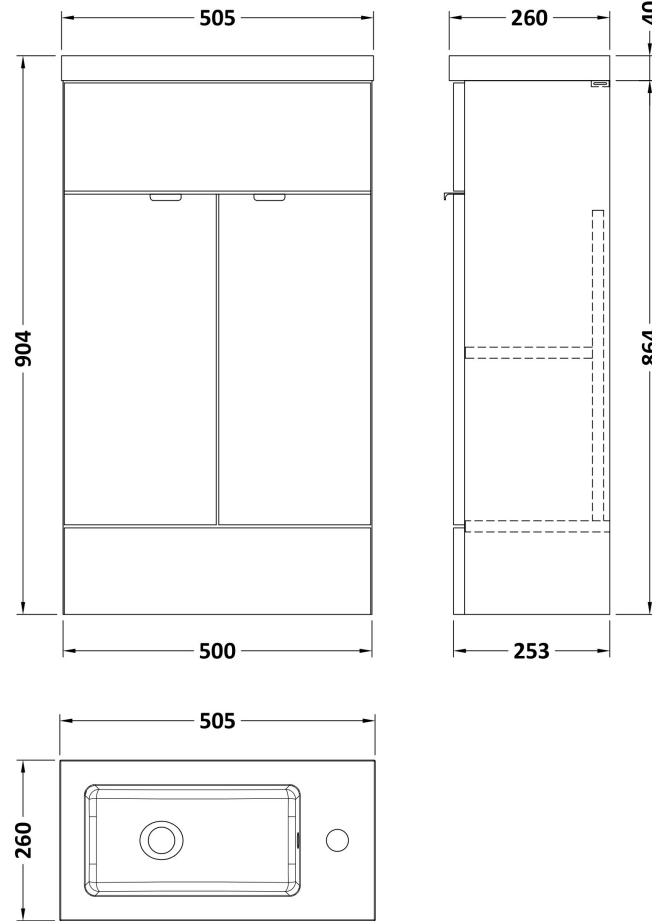

Sales Code: CBI622

Description: 500mm Compact Vanity Unit & Basin

Packaging Details

Barcode: 5055275888087

Sales Code: OFF605

Description: 500 Vanity Unit (255mm Deep)

Product Dimensions

Height (mm):	864
Width (mm):	500
Depth (mm):	255
Nett Weight (kg):	15

Packaging Dimensions

Height (mm):	290
Width (mm):	525
Depth (mm):	875
Gross Weight (kg):	15.5

Packaging Data

Box Colour:	Brown Cardboard Box
Box Qty:	1
Label Size:	100 x 50
Label Colour:	White Label
Label Qty:	2

Outer Box Dimensions (If Applicable)

Height (mm):	
Width (mm):	
Depth (mm):	
Gross Weight (kg):	
Barcode:	5055275817209

Product Details

Country of Origin:	United Kingdom
Fitting Instruction:	No
CE & UKCA:	N/A
FSC Certified Materials:	Yes
Colour:	Black Woodgrain
Construction Method:	Cam & Wood Dowel
Construction Type:	Rigid
Cabinet Finish:	MFC Textured Woodgrain
Fascia Finish:	MFC Textured Woodgrain
Cabinet Thickness (mm):	18
Fascia Thickness (mm):	18
Drawer Included:	No
Drawer Type:	Not Applicable
No of Shelves:	1
Hinge Type:	95 Degree Clip-On Soft Close
Hinge Included:	Yes
Adjustable Legs:	No
Fixings Included:	Yes
Handle Style:	Contemporary
Waste Shroud:	No
Handle Included:	Yes
Handle Type:	Wrapover

Sales Code: PMB302

Description: 500 Side Tap Basin 1Th (502.5X255x40)

Product Dimensions

Height (mm):	255
Width (mm):	503
Depth (mm):	135
Nett Weight (kg):	8

Packaging Dimensions

Height (mm):	305
Width (mm):	205
Depth (mm):	555
Gross Weight (kg):	8