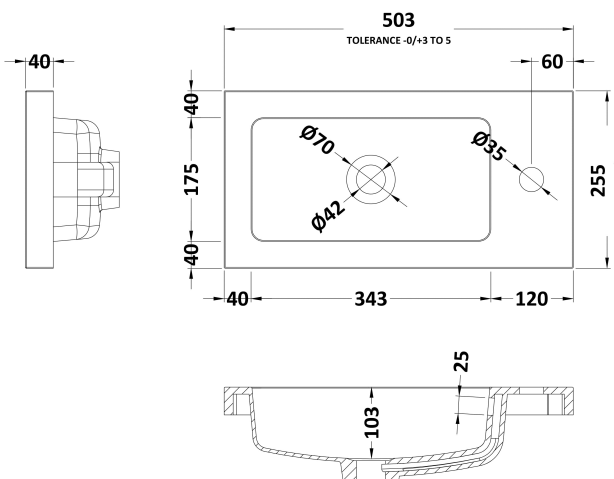

Packaging Dimensions

Height (mm):	290
Width (mm):	525
Depth (mm):	875
Gross Weight (kg):	15.5

Packaging Data

Box Colour:	Brown Cardboard Box
Box Qty:	1
Label Size:	100 x 50
Label Colour:	White Label
Label Qty:	2

Outer Box Dimensions (If Applicable)

Height (mm):	
Width (mm):	
Depth (mm):	
Gross Weight (kg):	
Barcode:	5055275817209

Product Details

Country of Origin:	United Kingdom
Fitting Instruction:	No
CE & UKCA:	N/A
FSC Certified Materials:	Yes
Colour:	Black Woodgrain
Construction Method:	Cam & Wood Dowel
Construction Type:	Rigid
Cabinet Finish:	MFC Textured Woodgrain
Fascia Finish:	MFC Textured Woodgrain
Cabinet Thickness (mm):	18
Fascia Thickness (mm):	18
Drawer Included:	No
Drawer Type:	Not Applicable
No of Shelves:	1
Hinge Type:	95 Degree Clip-On Soft Close
Hinge Included:	Yes
Adjustable Legs:	No
Fixings Included:	Yes
Handle Style:	Contemporary
Waste Shroud:	No
Handle Included:	Yes
Handle Type:	Wrapover

Sales Code: PMB302

Description: 500 Side Tap Basin 1Th (502.5X255x40)

Product Dimensions

Height (mm):	255
Width (mm):	503
Depth (mm):	135
Nett Weight (kg):	8

Packaging Dimensions

Height (mm):	305
Width (mm):	205
Depth (mm):	555
Gross Weight (kg):	8

Packaging Data

Box Colour:	Brown Cardboard Box - Printed
Box Qty:	1
Label Size:	100 x 50
Label Colour:	White Label
Label Qty:	2

Outer Box Dimensions (If Applicable)

Height (mm):	
Width (mm):	
Depth (mm):	
Gross Weight (kg):	
Barcode:	5055369063031