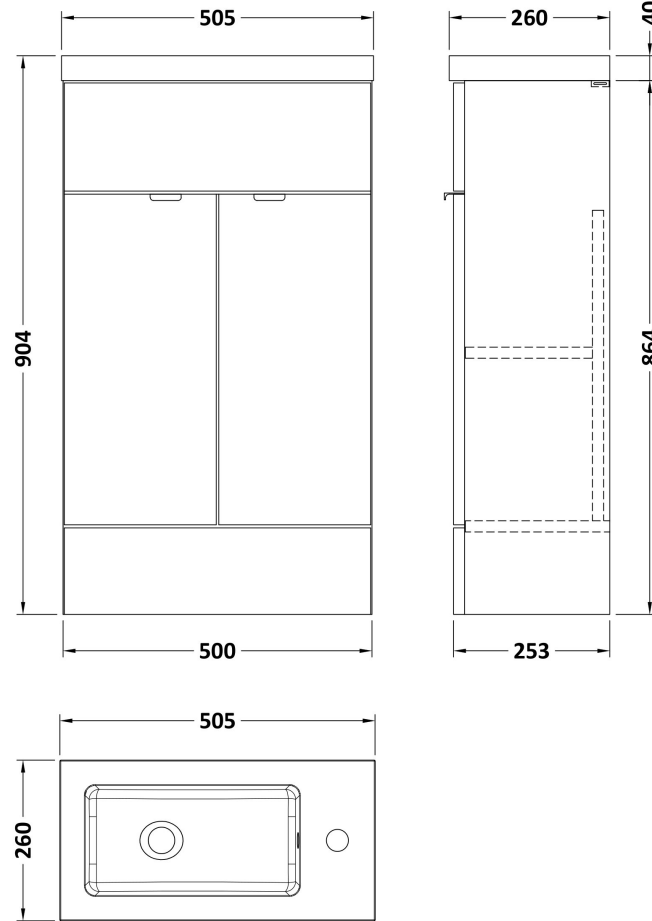

Sales Code: CBI922

Description: 500mm Compact Vanity Unit & Basin

Packaging Details

Barcode: 5055275894460

Sales Code: OFF905

Description: 500 Vanity Unit (255mm Deep)

Product Dimensions

Height (mm):	864
Width (mm):	500
Depth (mm):	255
Nett Weight (kg):	15

Packaging Dimensions

Height (mm):	290
Width (mm):	525
Depth (mm):	900
Gross Weight (kg):	15.5

Packaging Data

Box Colour:	Brown Cardboard Box
Box Qty:	1
Label Size:	100 x 50
Label Colour:	White Label
Label Qty:	2

Sales Code: PMB302

Description: 500 Side Tap Basin 1Th (502.5X255x40)

Product Dimensions

Height (mm):	255
Width (mm):	503
Depth (mm):	135
Nett Weight (kg):	8

Packaging Dimensions

Height (mm):	305
Width (mm):	205
Depth (mm):	555
Gross Weight (kg):	8

Packaging Data

Box Colour:	Brown Cardboard Box - Printed
Box Qty:	1
Label Size:	100 x 50
Label Colour:	White Label
Label Qty:	2

Outer Box Dimensions (If Applicable)

Height (mm):	
Width (mm):	
Depth (mm):	
Gross Weight (kg):	
Barcode:	5055369063031