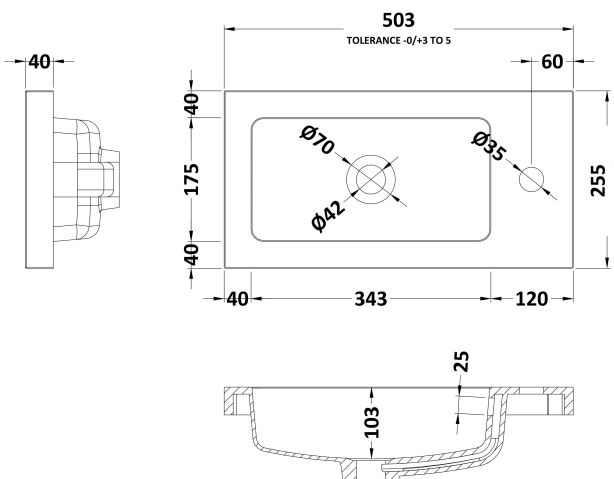

Packaging Dimensions

Height (mm):	290
Width (mm):	525
Depth (mm):	900
Gross Weight (kg):	15.5

Packaging Data

Box Colour:	Brown Cardboard Box
Box Qty:	1
Label Size:	100 x 50
Label Colour:	White Label
Label Qty:	2

Outer Box Dimensions (If Applicable)

Height (mm):	
Width (mm):	
Depth (mm):	
Gross Weight (kg):	
Barcode:	5055275873342

Product Details

Country of Origin:	China
Fitting Instruction:	No
CE & UKCA:	N/A
FSC Certified Materials:	Yes
Colour:	Gloss Grey
Construction Method:	Cam & Wood Dowel
Construction Type:	Rigid
Cabinet Finish:	MFC Painted Gloss
Fascia Finish:	MFC Painted Gloss
Cabinet Thickness (mm):	16
Fascia Thickness (mm):	18
Drawer Included:	No
Drawer Type:	Not Applicable
No of Shelves:	1
Hinge Type:	95 Degree Clip-On Soft Close
Hinge Included:	Yes
Adjustable Legs:	No
Fixings Included:	Yes
Handle Style:	Contemporary
Waste Shroud:	No
Handle Included:	Yes
Handle Type:	Wrapover

Sales Code: PMB302

Description: 500 Side Tap Basin 1Th (502.5X255x40)

Product Dimensions

Height (mm):	255
Width (mm):	503
Depth (mm):	135
Nett Weight (kg):	8

Packaging Dimensions

Height (mm):	305
Width (mm):	205
Depth (mm):	555
Gross Weight (kg):	8

Packaging Data

Box Colour:	Brown Cardboard Box - Printed
Box Qty:	1
Label Size:	100 x 50
Label Colour:	White Label
Label Qty:	2

Outer Box Dimensions (If Applicable)

Height (mm):	
Width (mm):	
Depth (mm):	
Gross Weight (kg):	
Barcode:	5055369063031