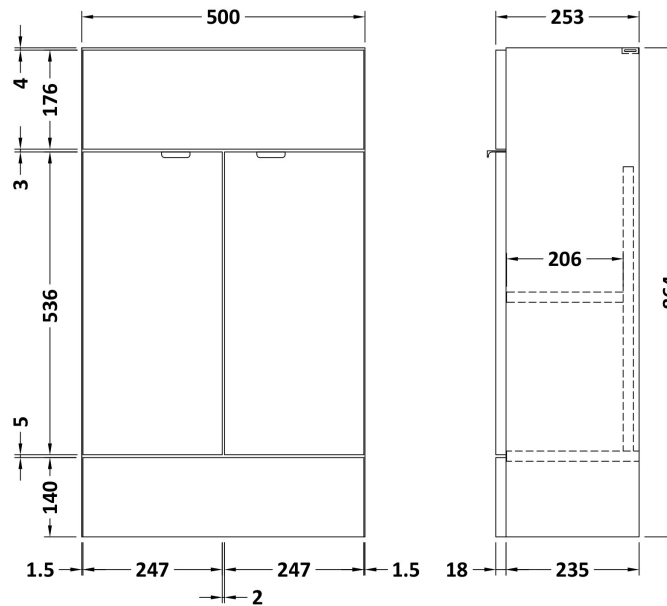

Sales Code: CBI922

Description: 500mm Compact Vanity Unit & Basin

Packaging Details

Barcode: 5055275894460

Sales Code: OFF905

Description: 500 Vanity Unit (255mm Deep)

Product Dimensions

Height (mm):	864
Width (mm):	500
Depth (mm):	255
Nett Weight (kg):	15

Packaging Dimensions

Height (mm):	290
Width (mm):	525
Depth (mm):	900
Gross Weight (kg):	15.5

Packaging Data

Box Colour:	Brown Cardboard Box
Box Qty:	1
Label Size:	100 x 50
Label Colour:	White Label
Label Qty:	2

Sales Code: PMB302

Description: 500 Side Tap Basin 1Th (502.5X255x40)

Product Dimensions

Height (mm):	255
Width (mm):	503
Depth (mm):	135
Nett Weight (kg):	8

Packaging Dimensions

Height (mm):	305
Width (mm):	205
Depth (mm):	555
Gross Weight (kg):	8

Packaging Data

Box Colour:	Brown Cardboard Box - Printed
Box Qty:	1
Label Size:	100 x 50
Label Colour:	White Label
Label Qty:	2

Outer Box Dimensions (If Applicable)

Height (mm):	
Width (mm):	
Depth (mm):	
Gross Weight (kg):	
Barcode:	5055369063031