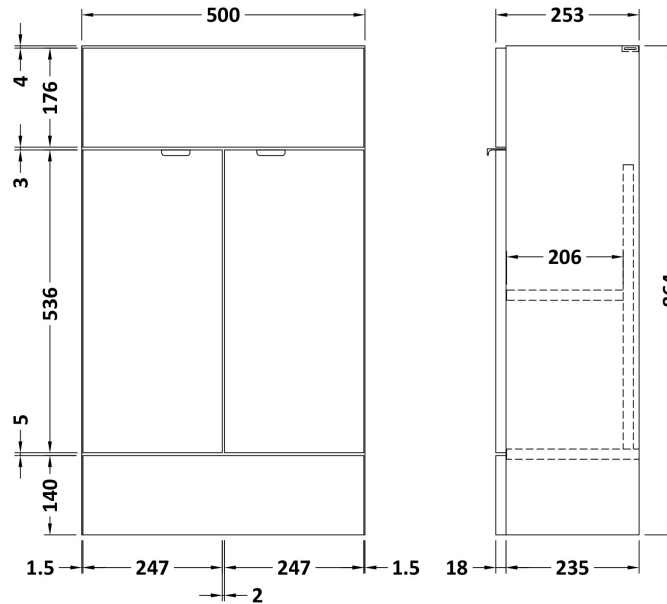

### Product Dimensions

Height (mm):	864
Width (mm):	500
Depth (mm):	255
Nett Weight (kg):	15

### Packaging Dimensions

Height (mm):	290
Width (mm):	525
Depth (mm):	875
Gross Weight (kg):	15.5

### Product Dimensions

Height (mm):	255
Width (mm):	503
Depth (mm):	135
Nett Weight (kg):	8

### Packaging Dimensions

Height (mm):	305
Width (mm):	205
Depth (mm):	555
Gross Weight (kg):	8