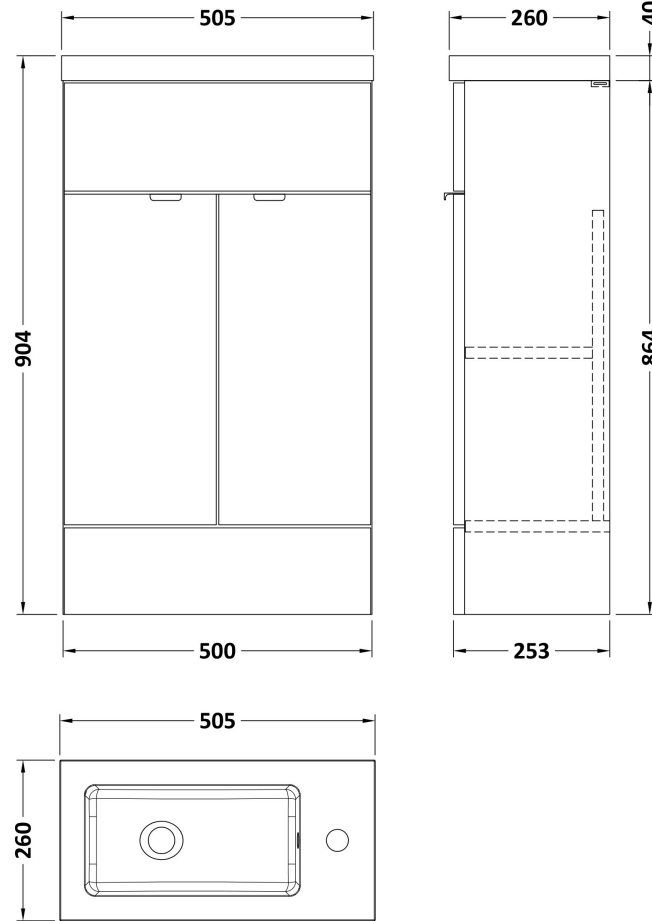

Sales Code: CBI122

Description: 500mm Compact Vanity Unit & Basin

Packaging Details

Barcode: 5055275887240