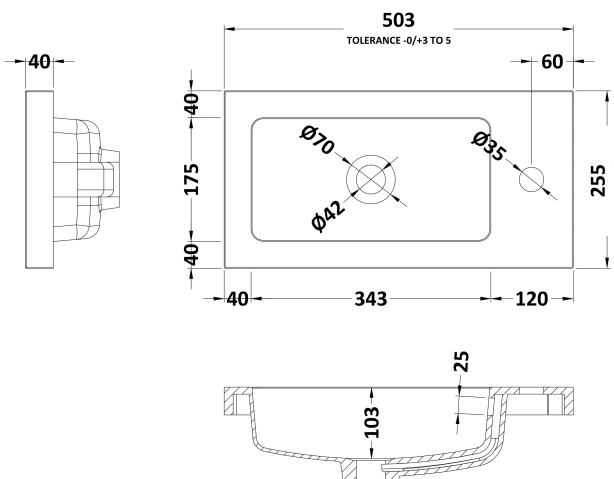

### Product Dimensions

Height (mm):	864
Width (mm):	500
Depth (mm):	255
Nett Weight (kg):	15

### Packaging Dimensions

Height (mm):	290
Width (mm):	525
Depth (mm):	875
Gross Weight (kg):	15.5

### Outer Box Dimensions (If Applicable)

Height (mm):	
Width (mm):	
Depth (mm):	
Gross Weight (kg):	
Barcode:	5055275817179

### Product Dimensions

Height (mm):	255
Width (mm):	503
Depth (mm):	135
Nett Weight (kg):	8