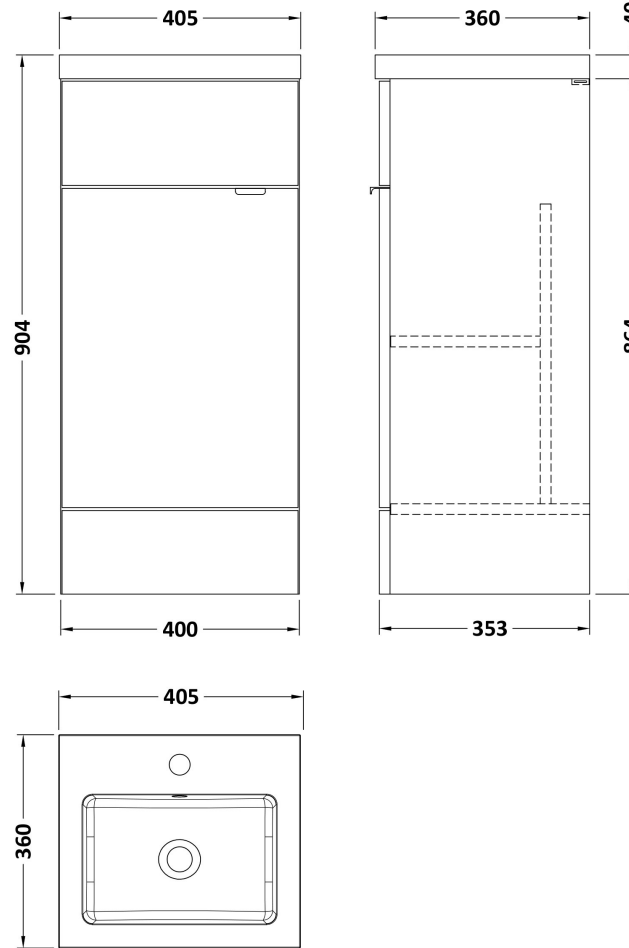

Sales Code: CBI523

Description: 400mm Fd Vanity Unit & Basin

Packaging Details

Barcode: 5055275887813

Sales Code: OFF504

Description: 400 Vanity Unit (355mm Deep)

Product Dimensions

Height (mm):	864
Width (mm):	400
Depth (mm):	355
Nett Weight (kg):	15.5

Packaging Dimensions

Height (mm):	375
Width (mm):	425
Depth (mm):	875
Gross Weight (kg):	16

Packaging Data

Box Colour:	Brown Cardboard Box
Box Qty:	1
Label Size:	100 x 50
Label Colour:	White Label
Label Qty:	2

Outer Box Dimensions (If Applicable)

Height (mm):	
Width (mm):	
Depth (mm):	
Gross Weight (kg):	
Barcode:	5055275820162

Product Details

Country of Origin:	United Kingdom
Fitting Instruction:	No
CE & UKCA:	N/A
FSC Certified Materials:	Yes
Colour:	Anthracite Woodgrain
Construction Method:	Cam & Wood Dowel
Construction Type:	Rigid
Cabinet Finish:	MFC Textured Woodgrain
Fascia Finish:	MFC Textured Woodgrain
Cabinet Thickness (mm):	18
Fascia Thickness (mm):	18
Drawer Included:	No
Drawer Type:	Not Applicable
No of Shelves:	1
Hinge Type:	95 Degree Clip-On Soft Close
Hinge Included:	Yes
Adjustable Legs:	No
Fixings Included:	Yes
Handle Style:	Contemporary
Waste Shroud:	No
Handle Included:	Yes
Handle Type:	Wrapover

Sales Code: PMB311

Description: 400 Rear Tap Basin 1Th

Product Dimensions

Height (mm):	355
Width (mm):	403
Depth (mm):	135
Nett Weight (kg):	6.01

Packaging Dimensions

Height (mm):	550
Width (mm):	450
Depth (mm):	420
Gross Weight (kg):	6.01