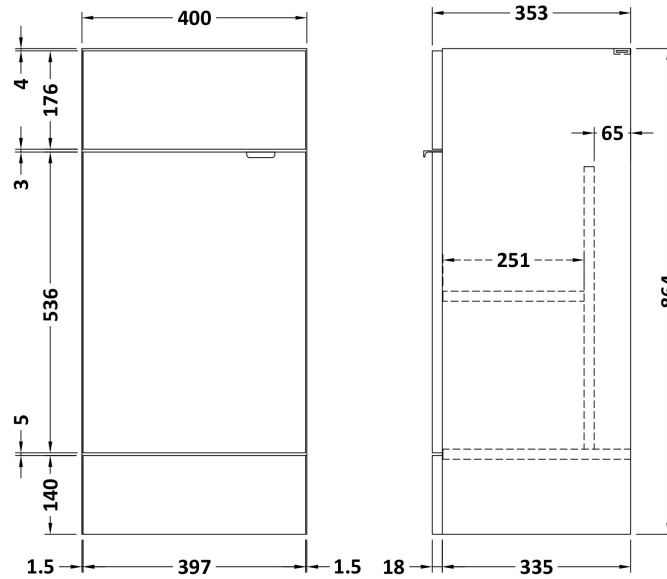

Sales Code: CBI523

Description: 400mm Fd Vanity Unit & Basin

Packaging Details

Barcode: 5055275887813

Sales Code: OFF504

Description: 400 Vanity Unit (355mm Deep)

Product Dimensions

Height (mm):	864
Width (mm):	400
Depth (mm):	355
Nett Weight (kg):	15.5

Packaging Dimensions

Height (mm):	375
Width (mm):	425
Depth (mm):	875
Gross Weight (kg):	16

Packaging Data

Box Colour:	Brown Cardboard Box
Box Qty:	1
Label Size:	100 x 50
Label Colour:	White Label
Label Qty:	2

Sales Code: PMB311

Description: 400 Rear Tap Basin 1Th

Product Dimensions

Height (mm):	355
Width (mm):	403
Depth (mm):	135
Nett Weight (kg):	6.01

Packaging Dimensions

Height (mm):	550
Width (mm):	450
Depth (mm):	420
Gross Weight (kg):	6.01

Packaging Data

Box Colour:	Brown Cardboard Box - Printed
Box Qty:	1
Label Size:	100 x 50
Label Colour:	White Label
Label Qty:	2

Outer Box Dimensions (If Applicable)

Height (mm):	
Width (mm):	
Depth (mm):	
Gross Weight (kg):	
Barcode:	5055369071968