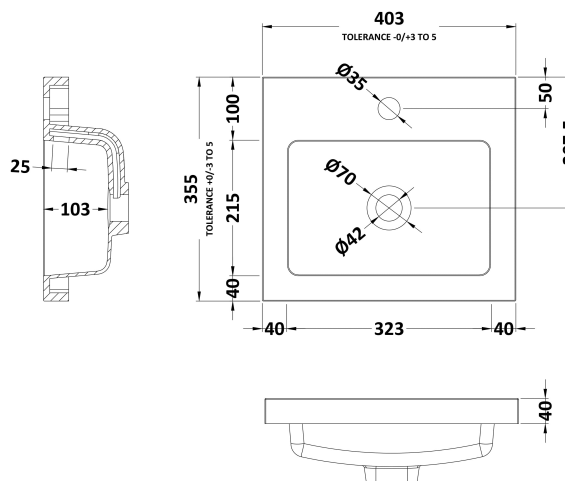

Packaging Dimensions

Height (mm):	375
Width (mm):	425
Depth (mm):	875
Gross Weight (kg):	16

Packaging Data

Box Colour:	Brown Cardboard Box
Box Qty:	1
Label Size:	100 x 50
Label Colour:	White Label
Label Qty:	2

Outer Box Dimensions (If Applicable)

Height (mm):	
Width (mm):	
Depth (mm):	
Gross Weight (kg):	
Barcode:	5055275820162

Product Details

Country of Origin:	United Kingdom
Fitting Instruction:	No
CE & UKCA:	N/A
FSC Certified Materials:	Yes
Colour:	Anthracite Woodgrain
Construction Method:	Cam & Wood Dowel
Construction Type:	Rigid
Cabinet Finish:	MFC Textured Woodgrain
Fascia Finish:	MFC Textured Woodgrain
Cabinet Thickness (mm):	18
Fascia Thickness (mm):	18
Drawer Included:	No
Drawer Type:	Not Applicable
No of Shelves:	1
Hinge Type:	95 Degree Clip-On Soft Close
Hinge Included:	Yes
Adjustable Legs:	No
Fixings Included:	Yes
Handle Style:	Contemporary
Waste Shroud:	No
Handle Included:	Yes
Handle Type:	Wrapover

Sales Code: PMB311

Description: 400 Rear Tap Basin 1Th

Product Dimensions

Height (mm):	355
Width (mm):	403
Depth (mm):	135
Nett Weight (kg):	6.01

Packaging Dimensions

Height (mm):	550
Width (mm):	450
Depth (mm):	420
Gross Weight (kg):	6.01

Packaging Data

Box Colour:	Brown Cardboard Box - Printed
Box Qty:	1
Label Size:	100 x 50
Label Colour:	White Label
Label Qty:	2

Outer Box Dimensions (If Applicable)

Height (mm):	
Width (mm):	
Depth (mm):	
Gross Weight (kg):	
Barcode:	5055369071968