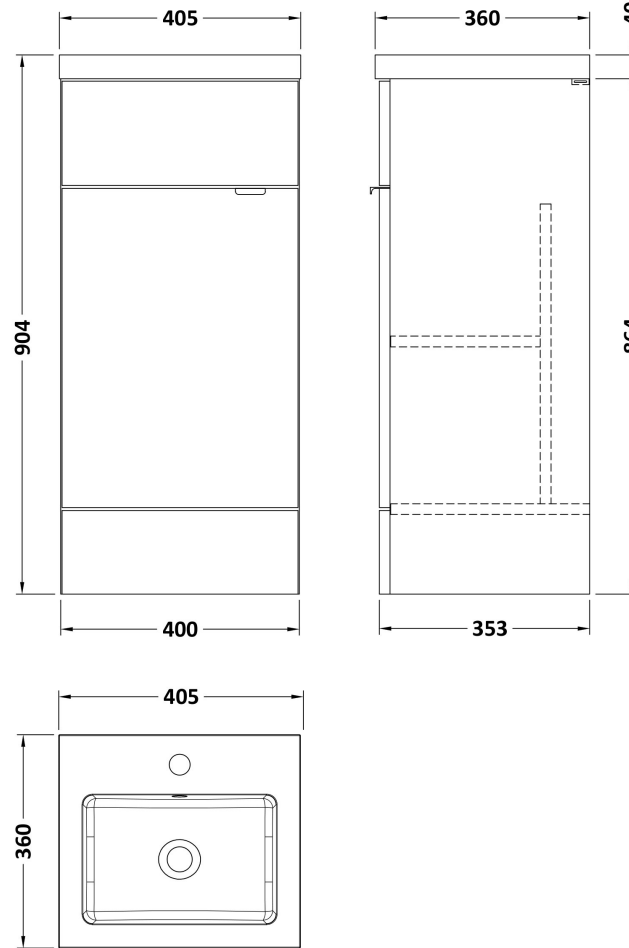

Sales Code: CBI923

Description: 400mm Fd Vanity Unit & Basin

Packaging Details

Barcode: 5055275894477

Sales Code: OFF904

Description: 400 Vanity Unit (355mm Deep)

Product Dimensions

Height (mm):	864
Width (mm):	400
Depth (mm):	355
Nett Weight (kg):	15.5

Packaging Dimensions

Height (mm):	375
Width (mm):	425
Depth (mm):	900
Gross Weight (kg):	16

Packaging Data

Box Colour:	Brown Cardboard Box
Box Qty:	1
Label Size:	100 x 50
Label Colour:	White Label
Label Qty:	2

Sales Code: PMB311

Description: 400 Rear Tap Basin 1Th

Product Dimensions

Height (mm):	355
Width (mm):	403
Depth (mm):	135
Nett Weight (kg):	6.01

Packaging Dimensions

Height (mm):	550
Width (mm):	450
Depth (mm):	420
Gross Weight (kg):	6.01

Packaging Data

Box Colour:	Brown Cardboard Box - Printed
Box Qty:	1
Label Size:	100 x 50
Label Colour:	White Label
Label Qty:	2

Outer Box Dimensions (If Applicable)

Height (mm):	
Width (mm):	
Depth (mm):	
Gross Weight (kg):	
Barcode:	5055369071968