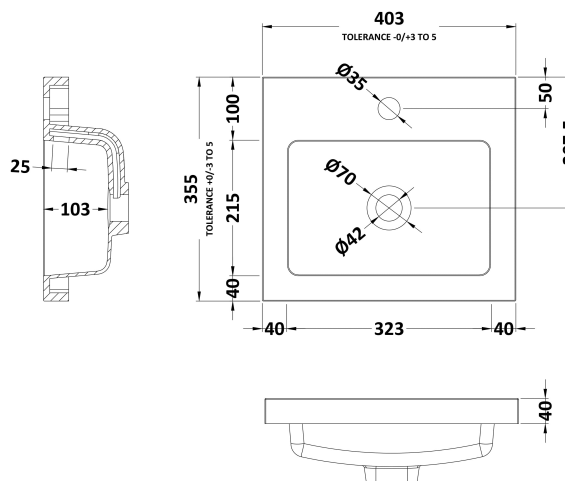

Packaging Dimensions

Height (mm):	375
Width (mm):	425
Depth (mm):	900
Gross Weight (kg):	16

Packaging Data

Box Colour:	Brown Cardboard Box
Box Qty:	1
Label Size:	100 x 50
Label Colour:	White Label
Label Qty:	2

Outer Box Dimensions (If Applicable)

Height (mm):	
Width (mm):	
Depth (mm):	
Gross Weight (kg):	
Barcode:	5055275873427

Product Details

Country of Origin:	China
Fitting Instruction:	No
CE & UKCA:	N/A
FSC Certified Materials:	Yes
Colour:	Gloss Grey
Construction Method:	Cam & Wood Dowel
Construction Type:	Rigid
Cabinet Finish:	MFC Painted Gloss
Fascia Finish:	MFC Painted Gloss
Cabinet Thickness (mm):	16
Fascia Thickness (mm):	18
Drawer Included:	No
Drawer Type:	Not Applicable
No of Shelves:	1
Hinge Type:	95 Degree Clip-On Soft Close
Hinge Included:	Yes
Adjustable Legs:	No
Fixings Included:	Yes
Handle Style:	Contemporary
Waste Shroud:	No
Handle Included:	Yes
Handle Type:	Wrapover

Sales Code: PMB311

Description: 400 Rear Tap Basin 1Th

Product Dimensions

Height (mm):	355
Width (mm):	403
Depth (mm):	135
Nett Weight (kg):	6.01

Packaging Dimensions

Height (mm):	550
Width (mm):	450
Depth (mm):	420
Gross Weight (kg):	6.01

Packaging Data

Box Colour:	Brown Cardboard Box - Printed
Box Qty:	1
Label Size:	100 x 50
Label Colour:	White Label
Label Qty:	2

Outer Box Dimensions (If Applicable)

Height (mm):	
Width (mm):	
Depth (mm):	
Gross Weight (kg):	
Barcode:	5055369071968