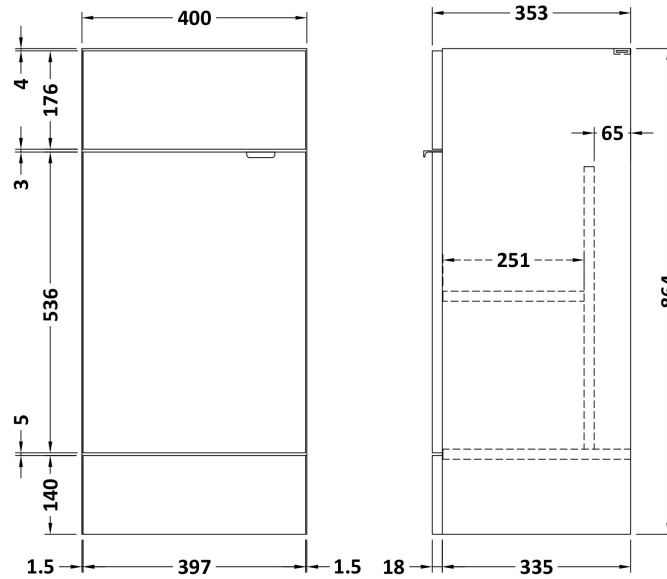

Sales Code: CBI923

Description: 400mm Fd Vanity Unit & Basin

Packaging Details

Barcode: 5055275894477

Sales Code: OFF904

Description: 400 Vanity Unit (355mm Deep)

Product Dimensions

Height (mm):	864
Width (mm):	400
Depth (mm):	355
Nett Weight (kg):	15.5

Packaging Dimensions

Height (mm):	375
Width (mm):	425
Depth (mm):	900
Gross Weight (kg):	16

Packaging Data

Box Colour:	Brown Cardboard Box
Box Qty:	1
Label Size:	100 x 50
Label Colour:	White Label
Label Qty:	2

Sales Code: PMB311

Description: 400 Rear Tap Basin 1Th

Product Dimensions

Height (mm):	355
Width (mm):	403
Depth (mm):	135
Nett Weight (kg):	6.01

Packaging Dimensions

Height (mm):	550
Width (mm):	450
Depth (mm):	420
Gross Weight (kg):	6.01

Packaging Data

Box Colour:	Brown Cardboard Box - Printed
Box Qty:	1
Label Size:	100 x 50
Label Colour:	White Label
Label Qty:	2

Outer Box Dimensions (If Applicable)

Height (mm):	
Width (mm):	
Depth (mm):	
Gross Weight (kg):	
Barcode:	5055369071968