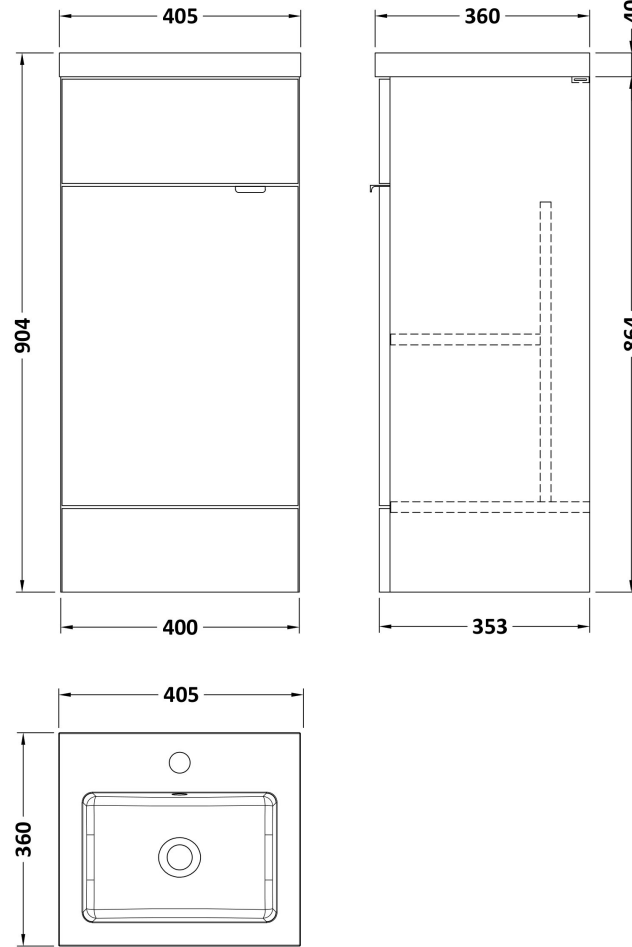

Sales Code: CBI123

Description: 400mm Fd Vanity Unit & Basin

Packaging Details

Barcode: 5055275887257