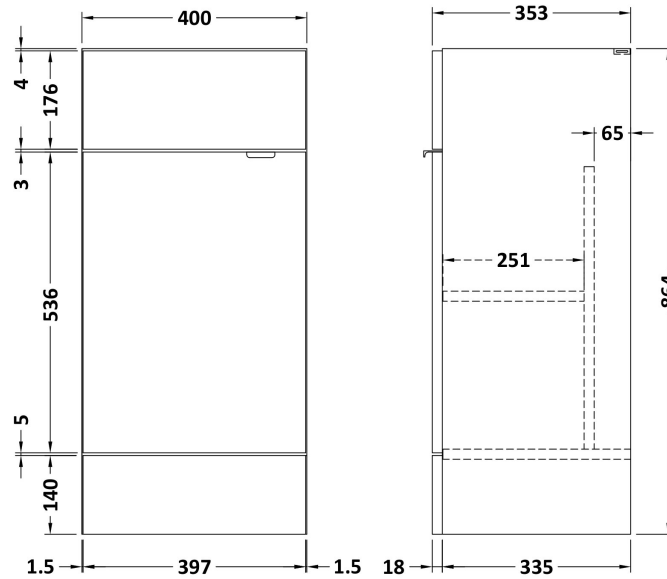

### Product Dimensions

Height (mm):	864
Width (mm):	400
Depth (mm):	355
Nett Weight (kg):	15.5

### Packaging Dimensions

Height (mm):	375
Width (mm):	425
Depth (mm):	875
Gross Weight (kg):	16

### Product Dimensions

Height (mm):	355
Width (mm):	403
Depth (mm):	135
Nett Weight (kg):	6.01

### Packaging Dimensions

Height (mm):	550
Width (mm):	450
Depth (mm):	420
Gross Weight (kg):	6.01