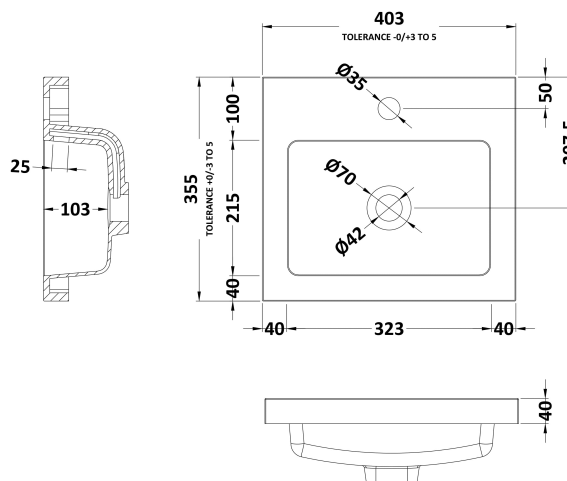

### Product Dimensions

Height (mm):	864
Width (mm):	400
Depth (mm):	355
Nett Weight (kg):	15.5

### Packaging Dimensions

Height (mm):	375
Width (mm):	425
Depth (mm):	875
Gross Weight (kg):	16

### Outer Box Dimensions (If Applicable)

Height (mm):	
Width (mm):	
Depth (mm):	
Gross Weight (kg):	
Barcode:	5055275817292

### Product Dimensions

Height (mm):	355
Width (mm):	403
Depth (mm):	135
Nett Weight (kg):	6.01