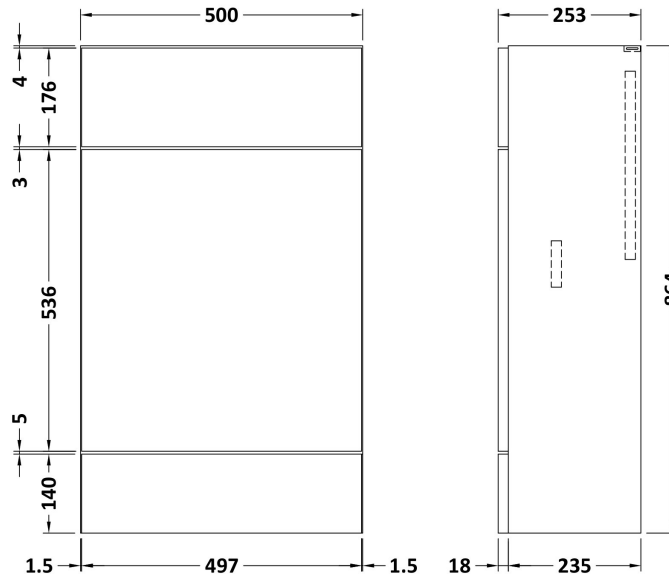

### Product Dimensions

Height (mm):	864
Width (mm):	500
Depth (mm):	355
Nett Weight (kg):	18

### Outer Box Dimensions (If Applicable)

Height (mm):	
Width (mm):	
Depth (mm):	
Gross Weight (kg):	
Barcode:	5055275817377

### Product Dimensions

Height (mm):	864
Width (mm):	500
Depth (mm):	255
Nett Weight (kg):	11.5

### Packaging Dimensions

Height (mm):	290
Width (mm):	525
Depth (mm):	875
Gross Weight (kg):	12