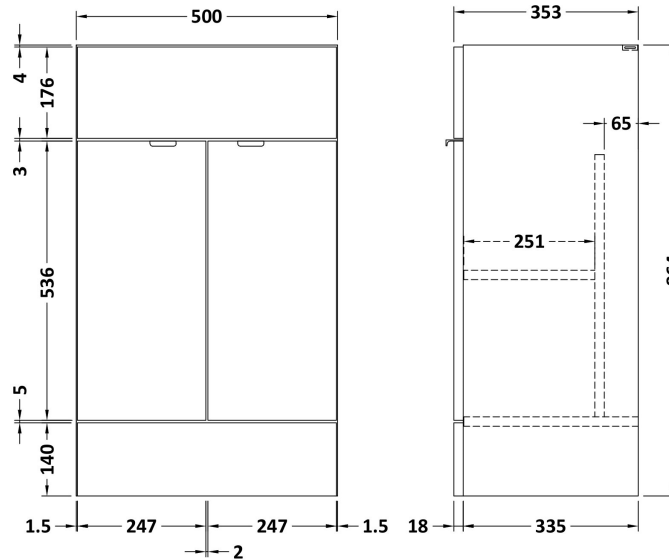

### Product Dimensions

Height (mm):	864
Width (mm):	500
Depth (mm):	355
Nett Weight (kg):	18

### Packaging Dimensions

Height (mm):	375
Width (mm):	520
Depth (mm):	900
Gross Weight (kg):	18.5

### Product Dimensions

Height (mm):	864
Width (mm):	500
Depth (mm):	255
Nett Weight (kg):	11.5

### Packaging Dimensions

Height (mm):	290
Width (mm):	525
Depth (mm):	875
Gross Weight (kg):	12