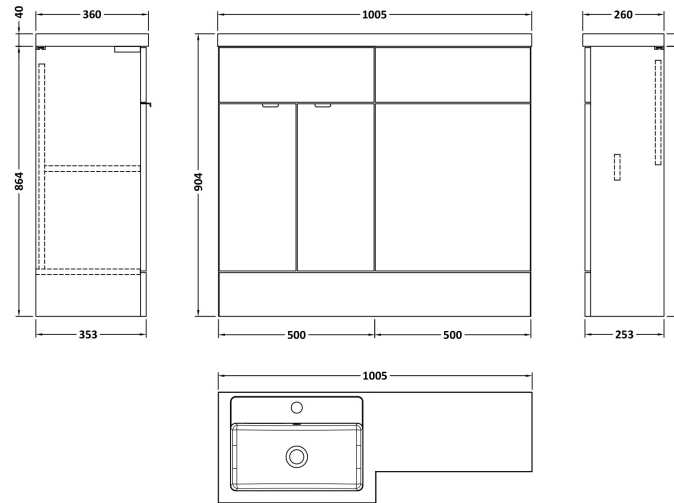

Sales Code: CBI626

Description: 1000mm Combination - Fd - Lh

Packaging Details

Barcode: 5055275888124