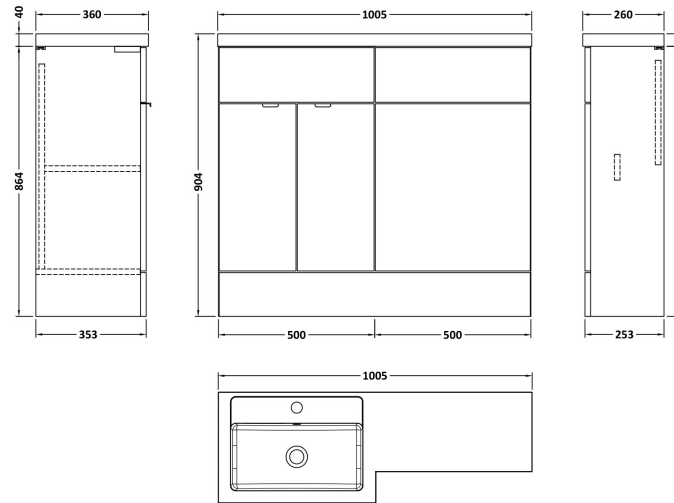

Sales Code: CBI926

Description: 1000mm Combination - Fd - Lh

Packaging Details

Barcode: 5055275894507

Sales Code: OFF906

Description: 500 Vanity Unit (355mm Deep)

Product Dimensions

Height (mm):	864
Width (mm):	500
Depth (mm):	355
Nett Weight (kg):	18

Packaging Dimensions

Height (mm):	375
Width (mm):	525
Depth (mm):	900
Gross Weight (kg):	18.5

Packaging Data

Box Colour:	Brown Cardboard Box
Box Qty:	1
Label Size:	100 x 50
Label Colour:	White Label
Label Qty:	2

Sales Code: OFF945

Description: 500 Wc Unit (255mm Deep)

Product Dimensions

Height (mm):	864
Width (mm):	500
Depth (mm):	255
Nett Weight (kg):	11.5

Packaging Dimensions

Height (mm):	290
Width (mm):	525
Depth (mm):	900
Gross Weight (kg):	12

Sales Code: PMB412L

Description: 1000 L Shaped Basin Lh

Product Dimensions

Height (mm):	135
Width (mm):	1003
Depth (mm):	355
Nett Weight (kg):	15

Packaging Dimensions

Height (mm):	190
Width (mm):	420
Depth (mm):	1060
Gross Weight (kg):	15