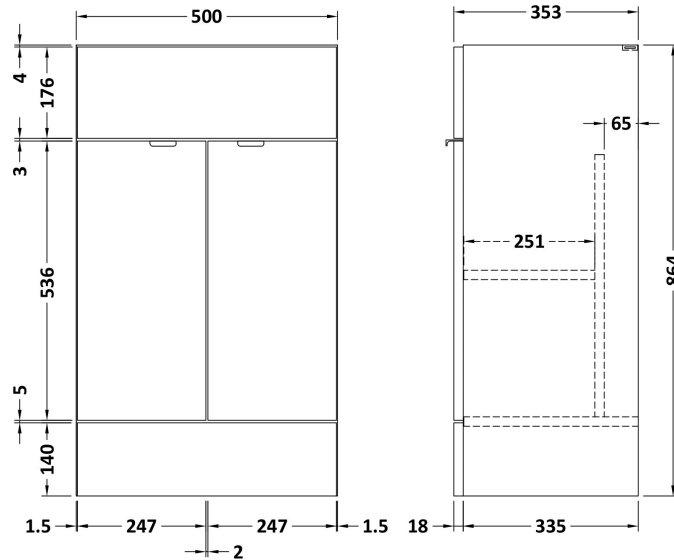

Sales Code: CBI926

Description: 1000mm Combination - Fd - Lh

Packaging Details

Barcode: 5055275894507

Sales Code: OFF906

Description: 500 Vanity Unit (355mm Deep)

Product Dimensions

Height (mm):	864
Width (mm):	500
Depth (mm):	355
Nett Weight (kg):	18

Packaging Dimensions

Height (mm):	375
Width (mm):	525
Depth (mm):	900
Gross Weight (kg):	18.5

Packaging Data

Box Colour:	Brown Cardboard Box
Box Qty:	1
Label Size:	100 x 50
Label Colour:	White Label
Label Qty:	2

Sales Code: OFF945

Description: 500 Wc Unit (255mm Deep)

Product Dimensions

Height (mm):	864
Width (mm):	500
Depth (mm):	255
Nett Weight (kg):	11.5

Packaging Dimensions

Height (mm):	290
Width (mm):	525
Depth (mm):	900
Gross Weight (kg):	12

Sales Code: PMB412L

Description: 1000 L Shaped Basin Lh

Product Dimensions

Height (mm):	135
Width (mm):	1003
Depth (mm):	355
Nett Weight (kg):	15

Packaging Dimensions

Height (mm):	190
Width (mm):	420
Depth (mm):	1060
Gross Weight (kg):	15