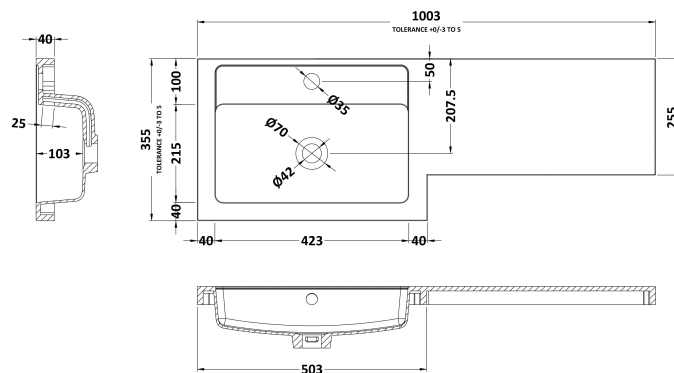

Packaging Dimensions

Height (mm):	375
Width (mm):	525
Depth (mm):	900
Gross Weight (kg):	18.5

Packaging Data

Box Colour:	Brown Cardboard Box
Box Qty:	1
Label Size:	100 x 50
Label Colour:	White Label
Label Qty:	2

Sales Code: OFF945

Description: 500 Wc Unit (255mm Deep)

Product Dimensions

Height (mm):	864
Width (mm):	500
Depth (mm):	255
Nett Weight (kg):	11.5

Packaging Dimensions

Height (mm):	290
Width (mm):	525
Depth (mm):	900
Gross Weight (kg):	12

Packaging Data

Box Colour:	Brown Cardboard Box
Box Qty:	1
Label Size:	100 x 50
Label Colour:	White Label
Label Qty:	2

Outer Box Dimensions (If Applicable)

Height (mm):	
Width (mm):	
Depth (mm):	
Gross Weight (kg):	
Barcode:	5055275873243

Sales Code: PMB412L

Description: 1000 L Shaped Basin Lh

Product Dimensions

Height (mm):	135
Width (mm):	1003
Depth (mm):	355
Nett Weight (kg):	15

Packaging Dimensions

Height (mm):	190
Width (mm):	420
Depth (mm):	1060
Gross Weight (kg):	15