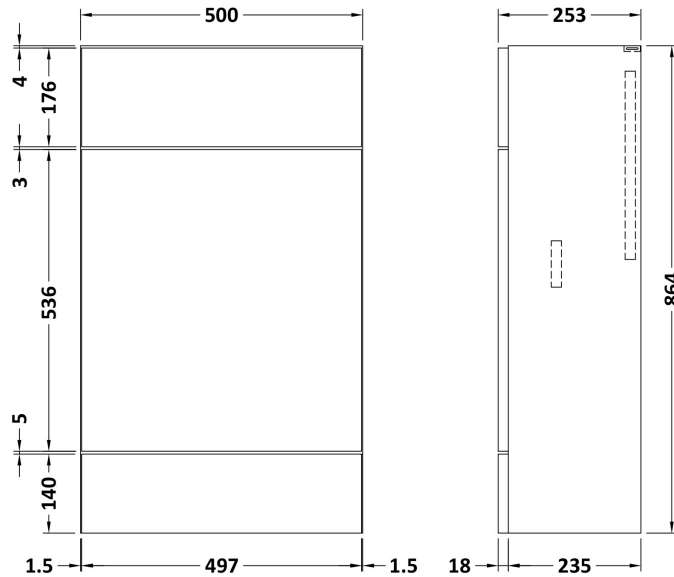

Sales Code: CBI926

Description: 1000mm Combination - Fd - Lh

Packaging Details

Barcode: 5055275894507

Sales Code: OFF906

Description: 500 Vanity Unit (355mm Deep)

Product Dimensions

Height (mm):	864
Width (mm):	500
Depth (mm):	355
Nett Weight (kg):	18

Packaging Dimensions

Height (mm):	375
Width (mm):	525
Depth (mm):	900
Gross Weight (kg):	18.5

Packaging Data

Box Colour:	Brown Cardboard Box
Box Qty:	1
Label Size:	100 x 50
Label Colour:	White Label
Label Qty:	2

Sales Code: OFF945

Description: 500 Wc Unit (255mm Deep)

Product Dimensions

Height (mm):	864
Width (mm):	500
Depth (mm):	255
Nett Weight (kg):	11.5

Packaging Dimensions

Height (mm):	290
Width (mm):	525
Depth (mm):	900
Gross Weight (kg):	12

Sales Code: PMB412L

Description: 1000 L Shaped Basin Lh

Product Dimensions

Height (mm):	135
Width (mm):	1003
Depth (mm):	355
Nett Weight (kg):	15

Packaging Dimensions

Height (mm):	190
Width (mm):	420
Depth (mm):	1060
Gross Weight (kg):	15