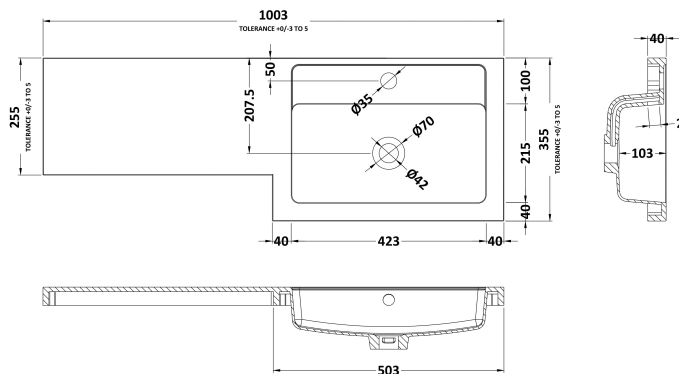

Packaging Dimensions

Height (mm):	375
Width (mm):	525
Depth (mm):	900
Gross Weight (kg):	18.5

Packaging Data

Box Colour:	Brown Cardboard Box
Box Qty:	1
Label Size:	100 x 50
Label Colour:	White Label
Label Qty:	2

Sales Code: OFF945

Description: 500 Wc Unit (255mm Deep)

Product Dimensions

Height (mm):	864
Width (mm):	500
Depth (mm):	255
Nett Weight (kg):	11.5

Packaging Dimensions

Height (mm):	290
Width (mm):	525
Depth (mm):	900
Gross Weight (kg):	12

Packaging Data

Box Colour:	Brown Cardboard Box
Box Qty:	1
Label Size:	100 x 50
Label Colour:	White Label
Label Qty:	2

Outer Box Dimensions (If Applicable)

Height (mm):	
Width (mm):	
Depth (mm):	
Gross Weight (kg):	
Barcode:	5055275873243

Sales Code: PMB412R

Description: 1000 L Shaped Basin Rh

Product Dimensions

Height (mm):	135
Width (mm):	1003
Depth (mm):	355
Nett Weight (kg):	15

Packaging Dimensions

Height (mm):	190
Width (mm):	420
Depth (mm):	1060
Gross Weight (kg):	15