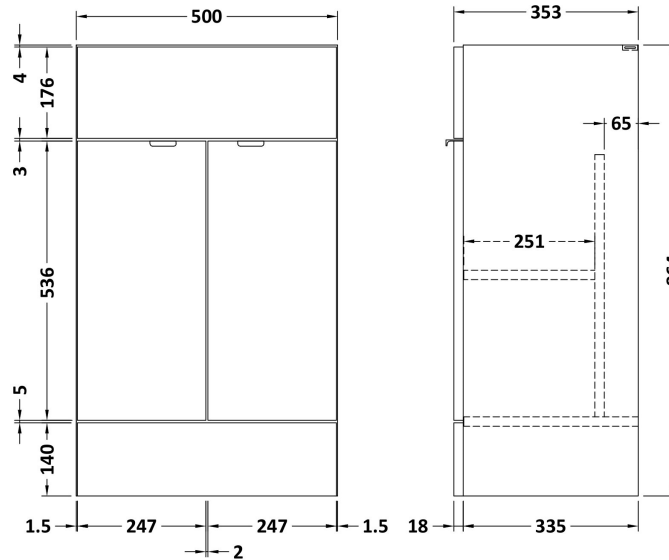

Sales Code: CBI927

Description: 1000mm Combination - Fd - Rh

Packaging Details

Barcode: 5055275894514

Sales Code: OFF906

Description: 500 Vanity Unit (355mm Deep)

Product Dimensions

Height (mm):	864
Width (mm):	500
Depth (mm):	355
Nett Weight (kg):	18

Packaging Dimensions

Height (mm):	375
Width (mm):	525
Depth (mm):	900
Gross Weight (kg):	18.5

Packaging Data

Box Colour:	Brown Cardboard Box
Box Qty:	1
Label Size:	100 x 50
Label Colour:	White Label
Label Qty:	2

Sales Code: OFF945

Description: 500 Wc Unit (255mm Deep)

Product Dimensions

Height (mm):	864
Width (mm):	500
Depth (mm):	255
Nett Weight (kg):	11.5

Packaging Dimensions

Height (mm):	290
Width (mm):	525
Depth (mm):	900
Gross Weight (kg):	12

Sales Code: PMB412R

Description: 1000 L Shaped Basin Rh

Product Dimensions

Height (mm):	135
Width (mm):	1003
Depth (mm):	355
Nett Weight (kg):	15

Packaging Dimensions

Height (mm):	190
Width (mm):	420
Depth (mm):	1060
Gross Weight (kg):	15