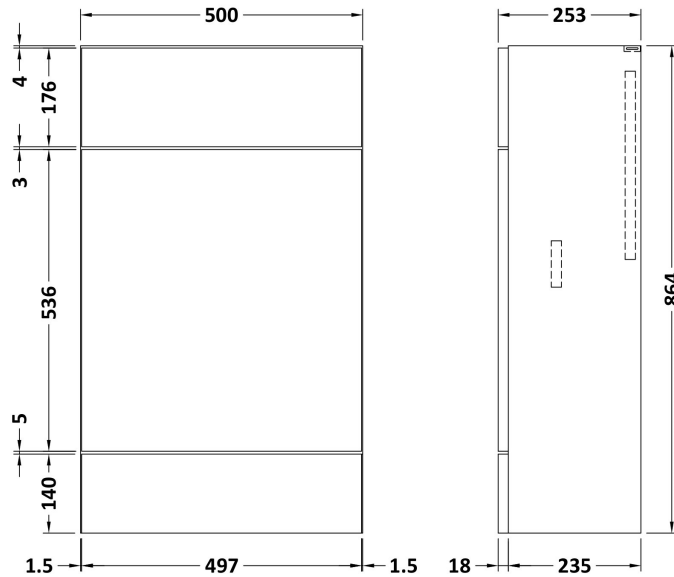

Packaging Dimensions

Height (mm):	375
Width (mm):	525
Depth (mm):	900
Gross Weight (kg):	18.5

Packaging Data

Box Colour:	Brown Cardboard Box
Box Qty:	1
Label Size:	100 x 50
Label Colour:	White Label
Label Qty:	2

Sales Code: OFF945

Description: 500 Wc Unit (255mm Deep)

Product Dimensions

Height (mm):	864
Width (mm):	500
Depth (mm):	255
Nett Weight (kg):	11.5

Packaging Dimensions

Height (mm):	290
Width (mm):	525
Depth (mm):	900
Gross Weight (kg):	12

Packaging Data

Box Colour:	Brown Cardboard Box
Box Qty:	1
Label Size:	100 x 50
Label Colour:	White Label
Label Qty:	2

Outer Box Dimensions (If Applicable)

Height (mm):	
Width (mm):	
Depth (mm):	
Gross Weight (kg):	
Barcode:	5055275873243

Sales Code: PMB412R

Description: 1000 L Shaped Basin Rh

Product Dimensions

Height (mm):	135
Width (mm):	1003
Depth (mm):	355
Nett Weight (kg):	15

Packaging Dimensions

Height (mm):	190
Width (mm):	420
Depth (mm):	1060
Gross Weight (kg):	15