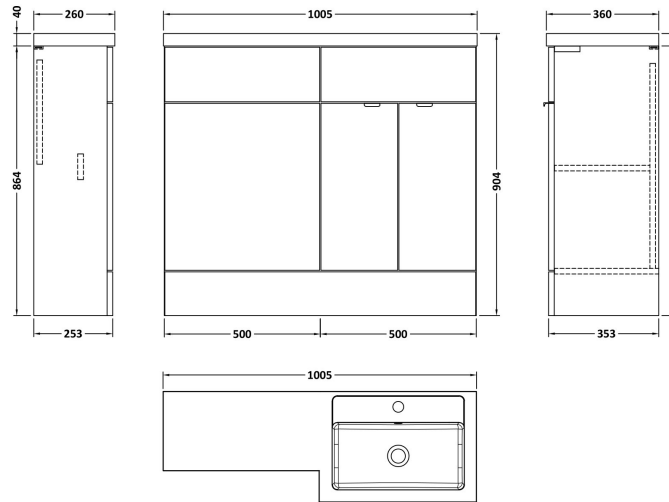

Sales Code: CBI927

Description: 1000mm Combination - Fd - Rh

Packaging Details

Barcode: 5055275894514

Sales Code: OFF906

Description: 500 Vanity Unit (355mm Deep)

Product Dimensions

Height (mm):	864
Width (mm):	500
Depth (mm):	355
Nett Weight (kg):	18

Packaging Dimensions

Height (mm):	375
Width (mm):	525
Depth (mm):	900
Gross Weight (kg):	18.5

Packaging Data

Box Colour:	Brown Cardboard Box
Box Qty:	1
Label Size:	100 x 50
Label Colour:	White Label
Label Qty:	2

Sales Code: OFF945

Description: 500 Wc Unit (255mm Deep)

Product Dimensions

Height (mm):	864
Width (mm):	500
Depth (mm):	255
Nett Weight (kg):	11.5

Packaging Dimensions

Height (mm):	290
Width (mm):	525
Depth (mm):	900
Gross Weight (kg):	12

Sales Code: PMB412R

Description: 1000 L Shaped Basin Rh

Product Dimensions

Height (mm):	135
Width (mm):	1003
Depth (mm):	355
Nett Weight (kg):	15

Packaging Dimensions

Height (mm):	190
Width (mm):	420
Depth (mm):	1060
Gross Weight (kg):	15