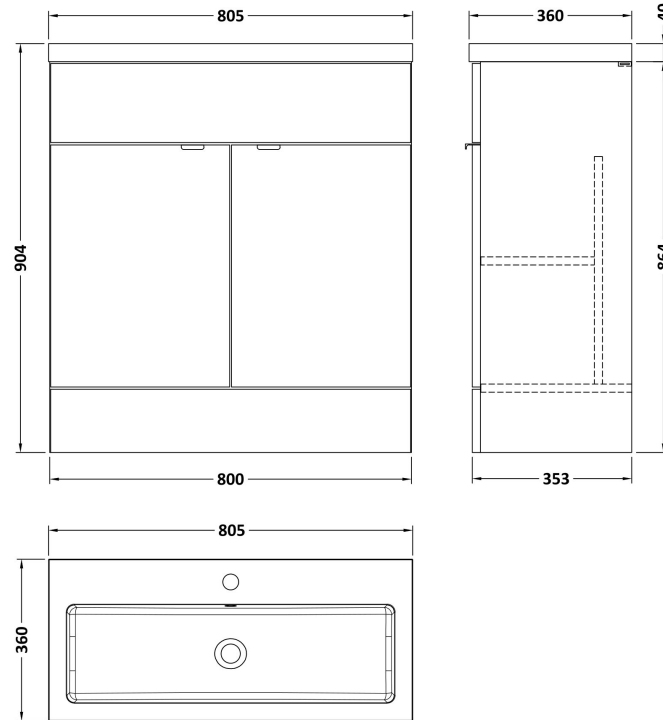

Sales Code: CBI528

Description: 800mm Fd Vanity Unit & Basin

Packaging Details

Barcode: 5055275887868