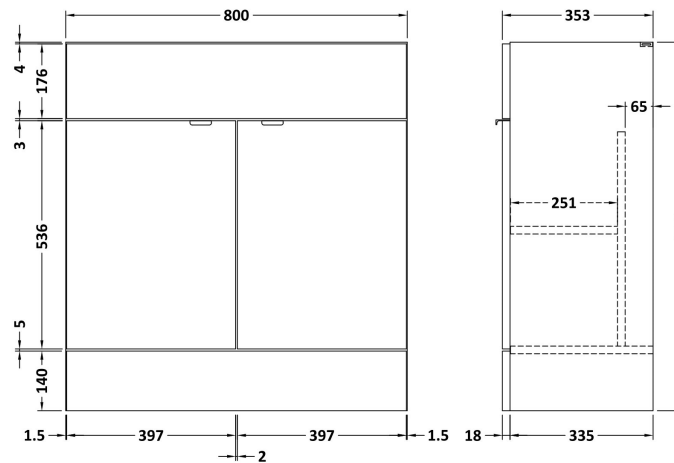

### Product Dimensions

Height (mm):	864
Width (mm):	800
Depth (mm):	355
Nett Weight (kg):	24.5

### Packaging Dimensions

Height (mm):	900
Width (mm):	825
Depth (mm):	375
Gross Weight (kg):	25

### Product Dimensions

Height (mm):	355
Width (mm):	803
Depth (mm):	135
Nett Weight (kg):	12

### Packaging Dimensions

Height (mm):	200
Width (mm):	420
Depth (mm):	855
Gross Weight (kg):	12