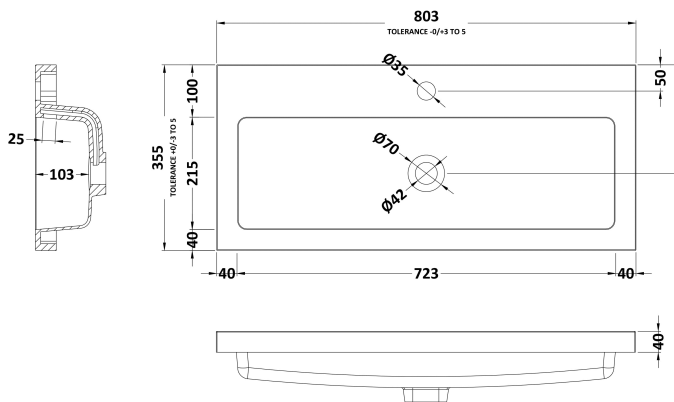

### Product Dimensions

Height (mm):	864
Width (mm):	800
Depth (mm):	355
Nett Weight (kg):	24.5

### Packaging Dimensions

Height (mm):	900
Width (mm):	825
Depth (mm):	375
Gross Weight (kg):	25

### Outer Box Dimensions (If Applicable)

Height (mm):	
Width (mm):	
Depth (mm):	
Gross Weight (kg):	
Barcode:	5055275868805

### Product Dimensions

Height (mm):	355
Width (mm):	803
Depth (mm):	135
Nett Weight (kg):	12