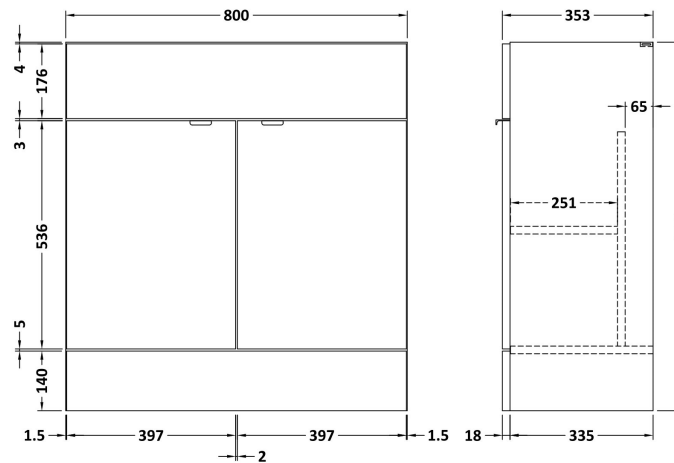

Sales Code: CBI628

Description: 800mm Fd Vanity Unit & Basin

Packaging Details

Barcode: 5055275888148

Sales Code: OFF609

Description: 800 Vanity Unit (355mm Deep)

Product Dimensions

Height (mm):	864
Width (mm):	800
Depth (mm):	355
Nett Weight (kg):	24.5

Packaging Dimensions

Height (mm):	900
Width (mm):	825
Depth (mm):	375
Gross Weight (kg):	25

Packaging Data

Box Colour:	Brown Cardboard Box
Box Qty:	1
Label Size:	100 x 50
Label Colour:	White Label
Label Qty:	2

Sales Code: PMB315

Description: 800 Rear Tap Basin 1Th

Product Dimensions

Height (mm):	355
Width (mm):	803
Depth (mm):	135
Nett Weight (kg):	12

Packaging Dimensions

Height (mm):	200
Width (mm):	420
Depth (mm):	855
Gross Weight (kg):	12

Packaging Data

Box Colour:	Brown Cardboard Box - Printed
Box Qty:	1
Label Size:	100 x 50
Label Colour:	White Label
Label Qty:	2

Outer Box Dimensions (If Applicable)

Height (mm):	
Width (mm):	
Depth (mm):	
Gross Weight (kg):	
Barcode:	5055275828113