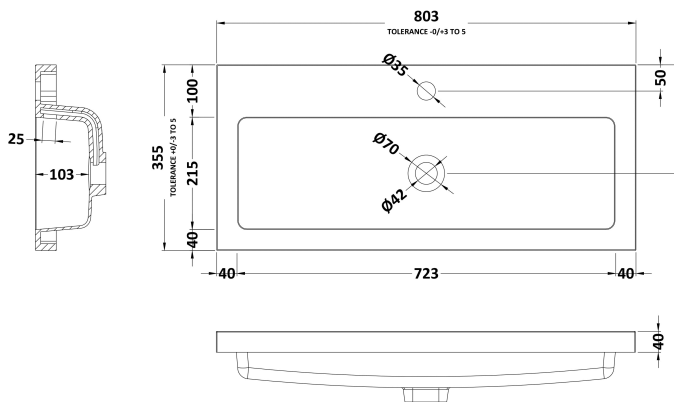

Sales Code: CBI628

Description: 800mm Fd Vanity Unit & Basin

Packaging Details

Barcode: 5055275888148

Sales Code: OFF609

Description: 800 Vanity Unit (355mm Deep)

Product Dimensions

Height (mm):	864
Width (mm):	800
Depth (mm):	355
Nett Weight (kg):	24.5

Packaging Dimensions

Height (mm):	900
Width (mm):	825
Depth (mm):	375
Gross Weight (kg):	25

Packaging Data

Box Colour:	Brown Cardboard Box
Box Qty:	1
Label Size:	100 x 50
Label Colour:	White Label
Label Qty:	2

Sales Code: PMB315

Description: 800 Rear Tap Basin 1Th

Product Dimensions

Height (mm):	355
Width (mm):	803
Depth (mm):	135
Nett Weight (kg):	12

Packaging Dimensions

Height (mm):	200
Width (mm):	420
Depth (mm):	855
Gross Weight (kg):	12

Packaging Data

Box Colour:	Brown Cardboard Box - Printed
Box Qty:	1
Label Size:	100 x 50
Label Colour:	White Label
Label Qty:	2

Outer Box Dimensions (If Applicable)

Height (mm):	
Width (mm):	
Depth (mm):	
Gross Weight (kg):	
Barcode:	5055275828113