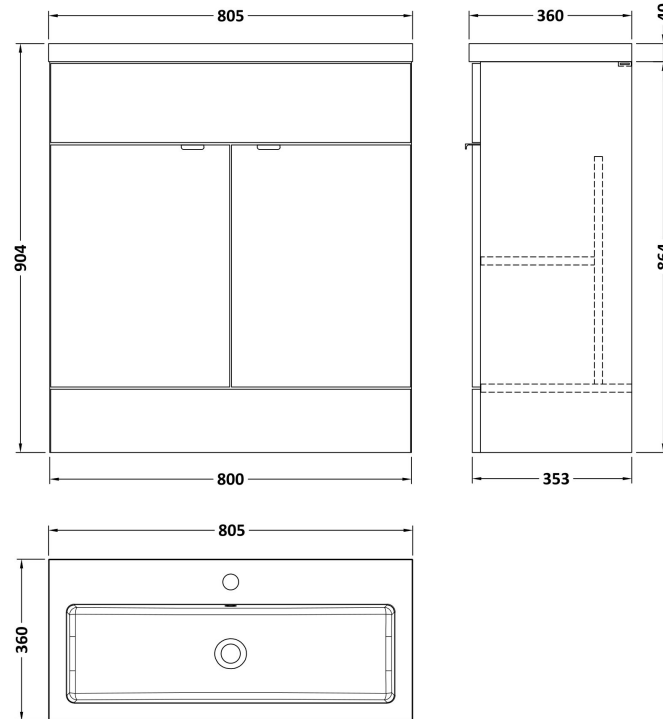

Sales Code: CBI628

Description: 800mm Fd Vanity Unit & Basin

Packaging Details

Barcode: 5055275888148

Sales Code: OFF609

Description: 800 Vanity Unit (355mm Deep)

Product Dimensions

Height (mm):	864
Width (mm):	800
Depth (mm):	355
Nett Weight (kg):	24.5

Packaging Dimensions

Height (mm):	900
Width (mm):	825
Depth (mm):	375
Gross Weight (kg):	25

Packaging Data

Box Colour:	Brown Cardboard Box
Box Qty:	1
Label Size:	100 x 50
Label Colour:	White Label
Label Qty:	2

Sales Code: PMB315

Description: 800 Rear Tap Basin 1Th

Product Dimensions

Height (mm):	355
Width (mm):	803
Depth (mm):	135
Nett Weight (kg):	12

Packaging Dimensions

Height (mm):	200
Width (mm):	420
Depth (mm):	855
Gross Weight (kg):	12

Packaging Data

Box Colour:	Brown Cardboard Box - Printed
Box Qty:	1
Label Size:	100 x 50
Label Colour:	White Label
Label Qty:	2

Outer Box Dimensions (If Applicable)

Height (mm):	
Width (mm):	
Depth (mm):	
Gross Weight (kg):	
Barcode:	5055275828113