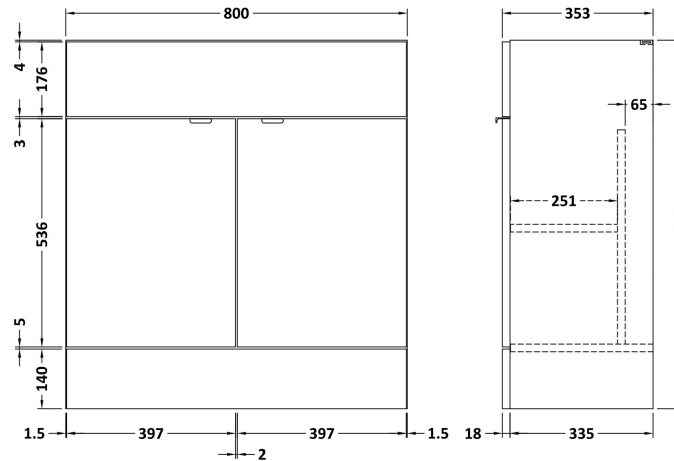

Sales Code: CBI928

Description: 800mm Fd Vanity Unit & Basin

Packaging Details

Barcode: 5055275894521

Sales Code: OFF909

Description: 800 Vanity Unit (355mm Deep)

Product Dimensions

Height (mm):	864
Width (mm):	800
Depth (mm):	355
Nett Weight (kg):	24.5

Packaging Dimensions

Height (mm):	375
Width (mm):	825
Depth (mm):	900
Gross Weight (kg):	25

Packaging Data

Box Colour:	Brown Cardboard Box
Box Qty:	1
Label Size:	50 x 100
Label Colour:	White Label
Label Qty:	2

Sales Code: PMB315

Description: 800 Rear Tap Basin 1Th

Product Dimensions

Height (mm):	355
Width (mm):	803
Depth (mm):	135
Nett Weight (kg):	12

Packaging Dimensions

Height (mm):	200
Width (mm):	420
Depth (mm):	855
Gross Weight (kg):	12

Packaging Data

Box Colour:	Brown Cardboard Box - Printed
Box Qty:	1
Label Size:	100 x 50
Label Colour:	White Label
Label Qty:	2

Outer Box Dimensions (If Applicable)

Height (mm):	
Width (mm):	
Depth (mm):	
Gross Weight (kg):	
Barcode:	5055275828113