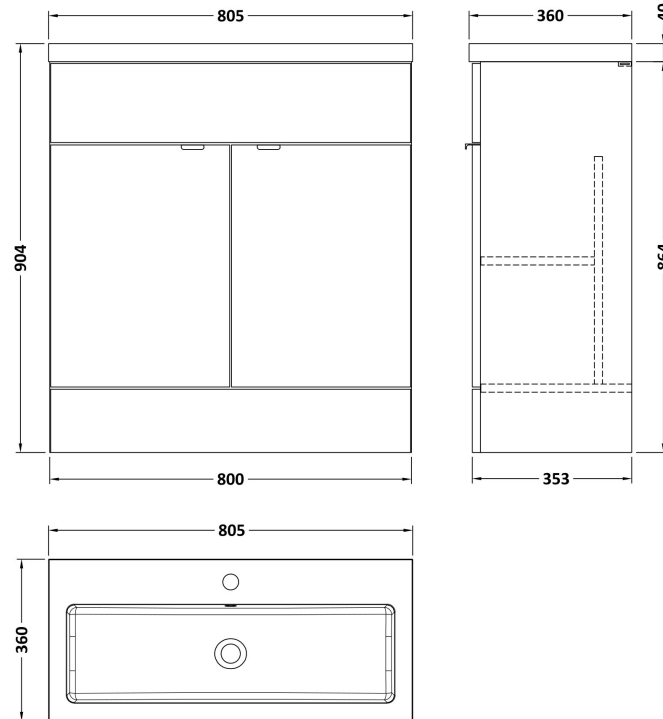

Sales Code: CBI928

Description: 800mm Fd Vanity Unit & Basin

Packaging Details

Barcode: 5055275894521

Sales Code: OFF909

Description: 800 Vanity Unit (355mm Deep)

Product Dimensions

Height (mm):	864
Width (mm):	800
Depth (mm):	355
Nett Weight (kg):	24.5

Packaging Dimensions

Height (mm):	375
Width (mm):	825
Depth (mm):	900
Gross Weight (kg):	25

Packaging Data

Box Colour:	Brown Cardboard Box
Box Qty:	1
Label Size:	50 x 100
Label Colour:	White Label
Label Qty:	2

Sales Code: PMB315

Description: 800 Rear Tap Basin 1Th

Product Dimensions

Height (mm):	355
Width (mm):	803
Depth (mm):	135
Nett Weight (kg):	12

Packaging Dimensions

Height (mm):	200
Width (mm):	420
Depth (mm):	855
Gross Weight (kg):	12

Packaging Data

Box Colour:	Brown Cardboard Box - Printed
Box Qty:	1
Label Size:	100 x 50
Label Colour:	White Label
Label Qty:	2

Outer Box Dimensions (If Applicable)

Height (mm):	
Width (mm):	
Depth (mm):	
Gross Weight (kg):	
Barcode:	5055275828113