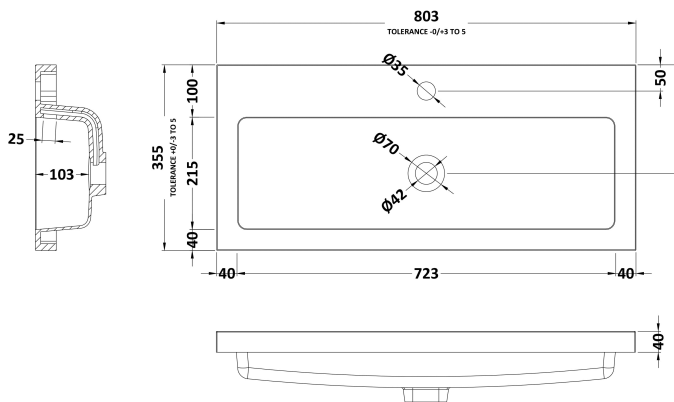

Sales Code: CBI928

Description: 800mm Fd Vanity Unit & Basin

Packaging Details

Barcode: 5055275894521

Sales Code: OFF909

Description: 800 Vanity Unit (355mm Deep)

Product Dimensions

Height (mm):	864
Width (mm):	800
Depth (mm):	355
Nett Weight (kg):	24.5

Packaging Dimensions

Height (mm):	375
Width (mm):	825
Depth (mm):	900
Gross Weight (kg):	25

Packaging Data

Box Colour:	Brown Cardboard Box
Box Qty:	1
Label Size:	50 x 100
Label Colour:	White Label
Label Qty:	2

Sales Code: PMB315

Description: 800 Rear Tap Basin 1Th

Product Dimensions

Height (mm):	355
Width (mm):	803
Depth (mm):	135
Nett Weight (kg):	12

Packaging Dimensions

Height (mm):	200
Width (mm):	420
Depth (mm):	855
Gross Weight (kg):	12

Packaging Data

Box Colour:	Brown Cardboard Box - Printed
Box Qty:	1
Label Size:	100 x 50
Label Colour:	White Label
Label Qty:	2

Outer Box Dimensions (If Applicable)

Height (mm):	
Width (mm):	
Depth (mm):	
Gross Weight (kg):	
Barcode:	5055275828113