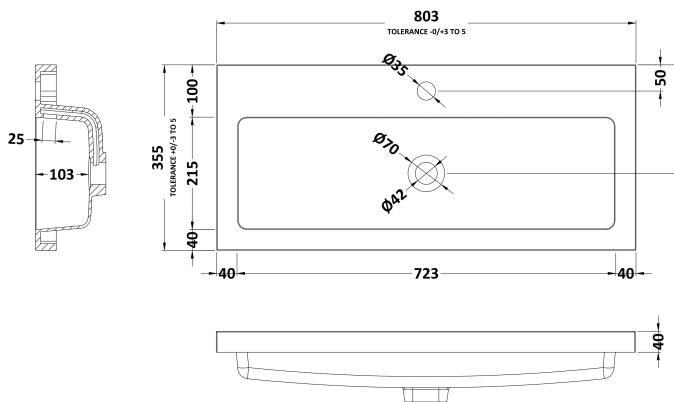

Sales Code: CBI128

Description: 800mm Fd Vanity Unit & Basin

Packaging Details

Barcode: 5055275887301

Sales Code: OFF109

Description: 800 Vanity Unit (355mm Deep)

Product Dimensions

Height (mm):	864
Width (mm):	800
Depth (mm):	355
Nett Weight (kg):	24.5

Packaging Dimensions

Height (mm):	900
Width (mm):	825
Depth (mm):	375
Gross Weight (kg):	25

Packaging Data

Box Colour:	Brown Cardboard Box
Box Qty:	1
Label Size:	100 x 50
Label Colour:	Not Applicable
Label Qty:	0

Outer Box Dimensions (If Applicable)

Height (mm):	
Width (mm):	
Depth (mm):	
Gross Weight (kg):	
Barcode:	5055275868782

Product Details

Country of Origin:	China
Fitting Instruction:	No
CE & UKCA:	N/A
FSC Certified Materials:	Yes
Colour:	Gloss White
Construction Method:	Cam & Wood Dowel
Construction Type:	Rigid
Cabinet Finish:	MFC Painted Gloss
Fascia Finish:	Mdf Painted Gloss
Cabinet Thickness (mm):	16
Fascia Thickness (mm):	18
Drawer Included:	No
Drawer Type:	Not Applicable
No of Shelves:	1
Hinge Type:	95 Degree Clip-On Soft Close
Hinge Included:	Yes
Adjustable Legs:	No
Fixings Included:	Yes
Handle Style:	Contemporary
Waste Shroud:	No
Handle Included:	Yes
Handle Type:	Wrapover

Sales Code: PMB315

Description: 800 Rear Tap Basin 1Th

Product Dimensions

Height (mm):	355
Width (mm):	803
Depth (mm):	135
Nett Weight (kg):	12

Packaging Dimensions

Height (mm):	200
Width (mm):	420
Depth (mm):	855
Gross Weight (kg):	12