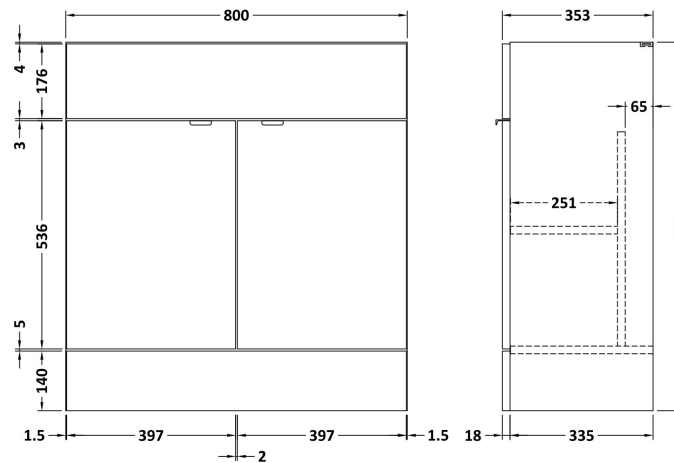

Sales Code: CBI128

Description: 800mm Fd Vanity Unit & Basin

Packaging Details

Barcode: 5055275887301

Sales Code: OFF109

Description: 800 Vanity Unit (355mm Deep)

Product Dimensions

Height (mm):	864
Width (mm):	800
Depth (mm):	355
Nett Weight (kg):	24.5

Packaging Dimensions

Height (mm):	900
Width (mm):	825
Depth (mm):	375
Gross Weight (kg):	25

Packaging Data

Box Colour:	Brown Cardboard Box
Box Qty:	1
Label Size:	100 x 50
Label Colour:	Not Applicable
Label Qty:	0

Sales Code: PMB315

Description: 800 Rear Tap Basin 1Th

Product Dimensions

Height (mm):	355
Width (mm):	803
Depth (mm):	135
Nett Weight (kg):	12

Packaging Dimensions

Height (mm):	200
Width (mm):	420
Depth (mm):	855
Gross Weight (kg):	12

Packaging Data

Box Colour:	Brown Cardboard Box - Printed
Box Qty:	1
Label Size:	100 x 50
Label Colour:	White Label
Label Qty:	2

Outer Box Dimensions (If Applicable)

Height (mm):	
Width (mm):	
Depth (mm):	
Gross Weight (kg):	
Barcode:	5055275828113