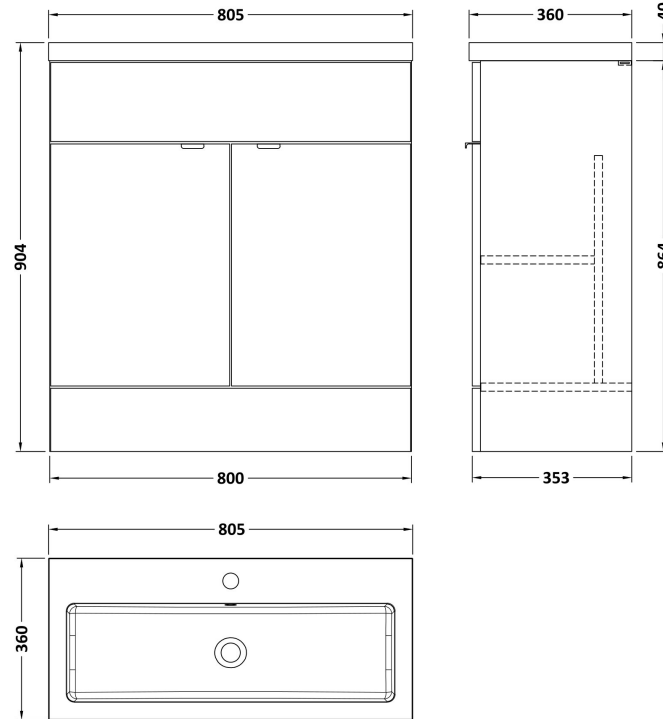

Sales Code: CBI128

Description: 800mm Fd Vanity Unit & Basin

Packaging Details

Barcode: 5055275887301

Sales Code: OFF109

Description: 800 Vanity Unit (355mm Deep)

Product Dimensions

Height (mm):	864
Width (mm):	800
Depth (mm):	355
Nett Weight (kg):	24.5

Packaging Dimensions

Height (mm):	900
Width (mm):	825
Depth (mm):	375
Gross Weight (kg):	25

Packaging Data

Box Colour:	Brown Cardboard Box
Box Qty:	1
Label Size:	100 x 50
Label Colour:	Not Applicable
Label Qty:	0

Outer Box Dimensions (If Applicable)

Height (mm):	
Width (mm):	
Depth (mm):	
Gross Weight (kg):	
Barcode:	5055275868782

Product Details

Country of Origin:	China
Fitting Instruction:	No
CE & UKCA:	N/A
FSC Certified Materials:	Yes
Colour:	Gloss White
Construction Method:	Cam & Wood Dowel
Construction Type:	Rigid
Cabinet Finish:	MFC Painted Gloss
Fascia Finish:	Mdf Painted Gloss
Cabinet Thickness (mm):	16
Fascia Thickness (mm):	18
Drawer Included:	No
Drawer Type:	Not Applicable
No of Shelves:	1
Hinge Type:	95 Degree Clip-On Soft Close
Hinge Included:	Yes
Adjustable Legs:	No
Fixings Included:	Yes
Handle Style:	Contemporary
Waste Shroud:	No
Handle Included:	Yes
Handle Type:	Wrapover

Sales Code: PMB315

Description: 800 Rear Tap Basin 1Th

Product Dimensions

Height (mm):	355
Width (mm):	803
Depth (mm):	135
Nett Weight (kg):	12

Packaging Dimensions

Height (mm):	200
Width (mm):	420
Depth (mm):	855
Gross Weight (kg):	12