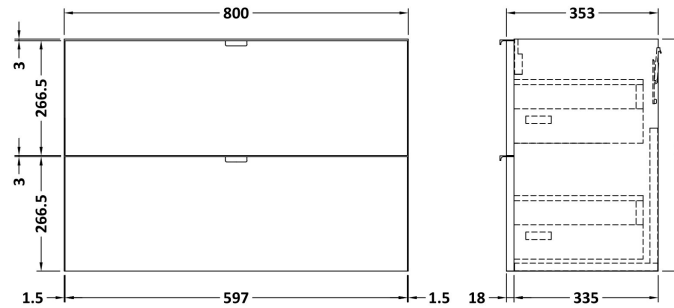

Sales Code: CBI531

Description: 800 Wall Hung 2-Drawer Unit & Basin

Packaging Details

Barcode: 5056211815488

Sales Code: OFF539

Description: 800 2-Drawer Wall Hung Unit

Product Dimensions

Height (mm):	540
Width (mm):	800
Depth (mm):	353
Nett Weight (kg):	25.5

Packaging Dimensions

Height (mm):	375
Width (mm):	820
Depth (mm):	560
Gross Weight (kg):	26

Packaging Data

Box Colour:	Brown Cardboard Box
Box Qty:	1
Label Size:	100 x 50
Label Colour:	White Label
Label Qty:	2

Sales Code: PMB315

Description: 800 Rear Tap Basin 1Th

Product Dimensions

Height (mm):	355
Width (mm):	803
Depth (mm):	135
Nett Weight (kg):	12

Packaging Dimensions

Height (mm):	200
Width (mm):	420
Depth (mm):	855
Gross Weight (kg):	12

Packaging Data

Box Colour:	Brown Cardboard Box - Printed
Box Qty:	1
Label Size:	100 x 50
Label Colour:	White Label
Label Qty:	2

Outer Box Dimensions (If Applicable)

Height (mm):	
Width (mm):	
Depth (mm):	
Gross Weight (kg):	
Barcode:	5055275828113