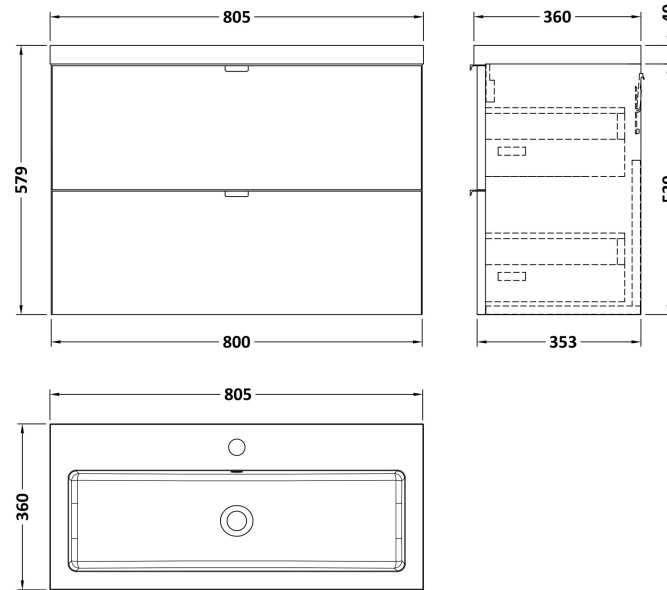

Sales Code: CBI531

Description: 800 Wall Hung 2-Drawer Unit & Basin

Packaging Details

Barcode: 5056211815488

Sales Code: OFF539

Description: 800 2-Drawer Wall Hung Unit

Product Dimensions

Height (mm):	540
Width (mm):	800
Depth (mm):	353
Nett Weight (kg):	25.5

Packaging Dimensions

Height (mm):	375
Width (mm):	820
Depth (mm):	560
Gross Weight (kg):	26

Packaging Data

Box Colour:	Brown Cardboard Box
Box Qty:	1
Label Size:	100 x 50
Label Colour:	White Label
Label Qty:	2

Sales Code: PMB315

Description: 800 Rear Tap Basin 1Th

Product Dimensions

Height (mm):	355
Width (mm):	803
Depth (mm):	135
Nett Weight (kg):	12

Packaging Dimensions

Height (mm):	200
Width (mm):	420
Depth (mm):	855
Gross Weight (kg):	12

Packaging Data

Box Colour:	Brown Cardboard Box - Printed
Box Qty:	1
Label Size:	100 x 50
Label Colour:	White Label
Label Qty:	2

Outer Box Dimensions (If Applicable)

Height (mm):	
Width (mm):	
Depth (mm):	
Gross Weight (kg):	
Barcode:	5055275828113