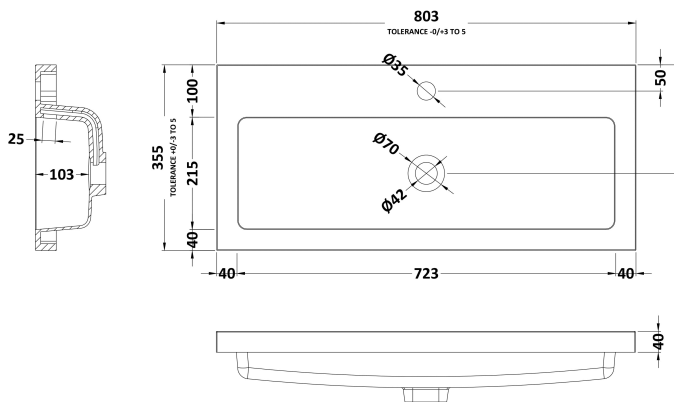

Packaging Dimensions

Height (mm):	375
Width (mm):	820
Depth (mm):	560
Gross Weight (kg):	26

Packaging Data

Box Colour:	Brown Cardboard Box
Box Qty:	1
Label Size:	100 x 50
Label Colour:	White Label
Label Qty:	2

Outer Box Dimensions (If Applicable)

Height (mm):	
Width (mm):	
Depth (mm):	
Gross Weight (kg):	
Barcode:	5056211812982

Product Details

Country of Origin:	United Kingdom
Fitting Instruction:	No
CE & UKCA:	N/A
FSC Certified Materials:	Yes
Colour:	Anthracite Woodgrain
Construction Method:	Cam & Wood Dowel
Construction Type:	Rigid
Cabinet Finish:	MFC Textured Woodgrain
Fascia Finish:	MFC Textured Woodgrain
Cabinet Thickness (mm):	18
Fascia Thickness (mm):	18
Drawer Included:	Yes
Drawer Type:	80mm High Metal Softclose
No of Shelves:	0
Hinge Type:	Not Applicable
Hinge Included:	Not Applicable
Adjustable Legs:	No, Not Required
Fixings Included:	Yes
Handle Style:	Modern
Waste Shroud:	Yes
Handle Included:	Yes, Supplied
Handle Type:	Wrapover

Sales Code: PMB315

Description: 800 Rear Tap Basin 1Th

Product Dimensions

Height (mm):	355
Width (mm):	803
Depth (mm):	135
Nett Weight (kg):	12

Packaging Dimensions

Height (mm):	200
Width (mm):	420
Depth (mm):	855
Gross Weight (kg):	12

Packaging Data

Box Colour:	Brown Cardboard Box - Printed
Box Qty:	1
Label Size:	100 x 50
Label Colour:	White Label
Label Qty:	2

Outer Box Dimensions (If Applicable)

Height (mm):	
Width (mm):	
Depth (mm):	
Gross Weight (kg):	
Barcode:	5055275828113