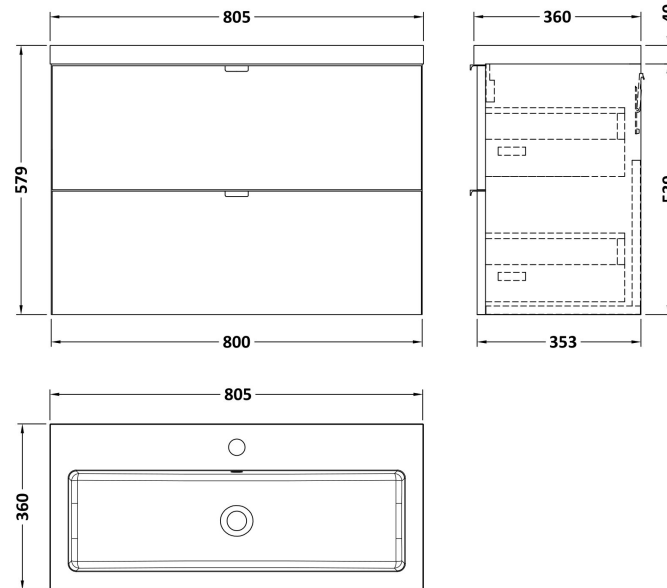

Sales Code: CBI931

Description: 800 Wall Hung 2-Drawer Unit & Basin

Packaging Details

Barcode: 5056211815518

Sales Code: OFF939

Description: 800 2-Drawer Wall Hung Unit

Product Dimensions

Height (mm):	540
Width (mm):	800
Depth (mm):	353
Nett Weight (kg):	25.5

Packaging Dimensions

Height (mm):	375
Width (mm):	820
Depth (mm):	560
Gross Weight (kg):	26

Packaging Data

Box Colour:	Brown Cardboard Box
Box Qty:	1
Label Size:	100 x 50
Label Colour:	White Label
Label Qty:	2

Sales Code: PMB315

Description: 800 Rear Tap Basin 1Th

Product Dimensions

Height (mm):	355
Width (mm):	803
Depth (mm):	135
Nett Weight (kg):	12

Packaging Dimensions

Height (mm):	200
Width (mm):	420
Depth (mm):	855
Gross Weight (kg):	12

Packaging Data

Box Colour:	Brown Cardboard Box - Printed
Box Qty:	1
Label Size:	100 x 50
Label Colour:	White Label
Label Qty:	2

Outer Box Dimensions (If Applicable)

Height (mm):	
Width (mm):	
Depth (mm):	
Gross Weight (kg):	
Barcode:	5055275828113