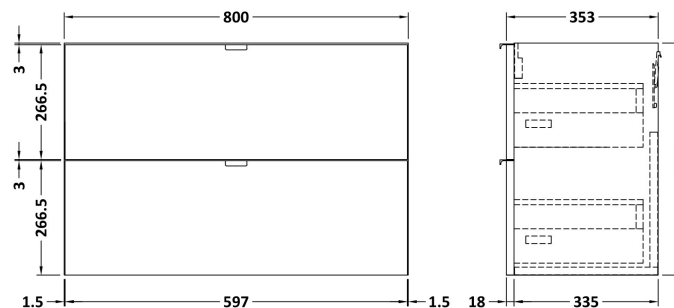

Sales Code: CBI931

Description: 800 Wall Hung 2-Drawer Unit & Basin

Packaging Details

Barcode: 5056211815518

Sales Code: OFF939

Description: 800 2-Drawer Wall Hung Unit

Product Dimensions

Height (mm):	540
Width (mm):	800
Depth (mm):	353
Nett Weight (kg):	25.5

Packaging Dimensions

Height (mm):	375
Width (mm):	820
Depth (mm):	560
Gross Weight (kg):	26

Packaging Data

Box Colour:	Brown Cardboard Box
Box Qty:	1
Label Size:	100 x 50
Label Colour:	White Label
Label Qty:	2

Sales Code: PMB315

Description: 800 Rear Tap Basin 1Th

Product Dimensions

Height (mm):	355
Width (mm):	803
Depth (mm):	135
Nett Weight (kg):	12

Packaging Dimensions

Height (mm):	200
Width (mm):	420
Depth (mm):	855
Gross Weight (kg):	12

Packaging Data

Box Colour:	Brown Cardboard Box - Printed
Box Qty:	1
Label Size:	100 x 50
Label Colour:	White Label
Label Qty:	2

Outer Box Dimensions (If Applicable)

Height (mm):	
Width (mm):	
Depth (mm):	
Gross Weight (kg):	
Barcode:	5055275828113