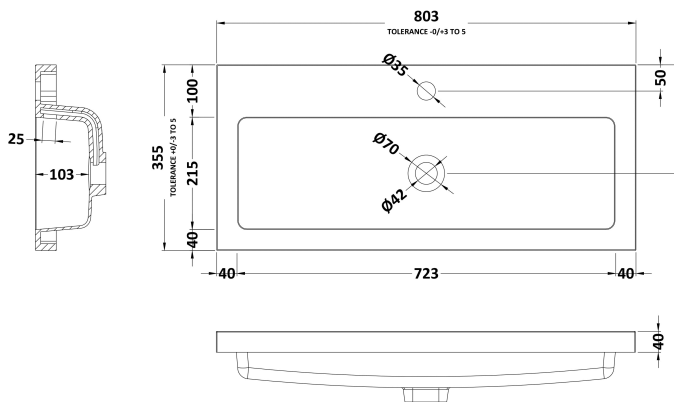

Packaging Dimensions

Height (mm):	375
Width (mm):	820
Depth (mm):	560
Gross Weight (kg):	26

Packaging Data

Box Colour:	Brown Cardboard Box
Box Qty:	1
Label Size:	100 x 50
Label Colour:	White Label
Label Qty:	2

Outer Box Dimensions (If Applicable)

Height (mm):	
Width (mm):	
Depth (mm):	
Gross Weight (kg):	
Barcode:	5056211812999

Product Details

Country of Origin:	China
Fitting Instruction:	No
CE & UKCA:	N/A
FSC Certified Materials:	Yes
Colour:	Gloss Grey
Construction Method:	Cam & Wood Dowel
Construction Type:	Rigid
Cabinet Finish:	MFC Painted Gloss
Fascia Finish:	MFC Painted Gloss
Cabinet Thickness (mm):	16
Fascia Thickness (mm):	18
Drawer Included:	Yes
Drawer Type:	80mm High Metal Softclose
No of Shelves:	0
Hinge Type:	Not Applicable
Hinge Included:	Not Applicable
Adjustable Legs:	No, Not Required
Fixings Included:	Yes
Handle Style:	Modern
Waste Shroud:	Yes
Handle Included:	Yes, Supplied
Handle Type:	Wrapover

Sales Code: PMB315

Description: 800 Rear Tap Basin 1Th

Product Dimensions

Height (mm):	355
Width (mm):	803
Depth (mm):	135
Nett Weight (kg):	12

Packaging Dimensions

Height (mm):	200
Width (mm):	420
Depth (mm):	855
Gross Weight (kg):	12

Packaging Data

Box Colour:	Brown Cardboard Box - Printed
Box Qty:	1
Label Size:	100 x 50
Label Colour:	White Label
Label Qty:	2

Outer Box Dimensions (If Applicable)

Height (mm):	
Width (mm):	
Depth (mm):	
Gross Weight (kg):	
Barcode:	5055275828113