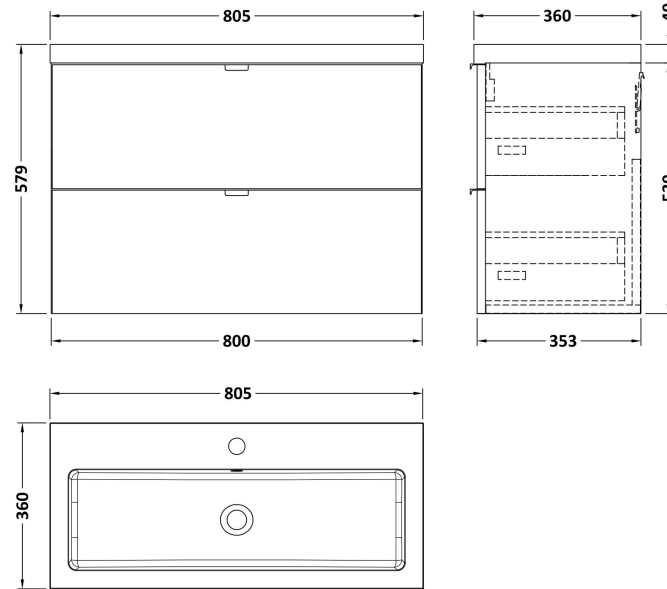

Sales Code: CBI131

Description: 800 Wall Hung 2-Drawer Unit & Basin

Packaging Details

Barcode: 5056211815457