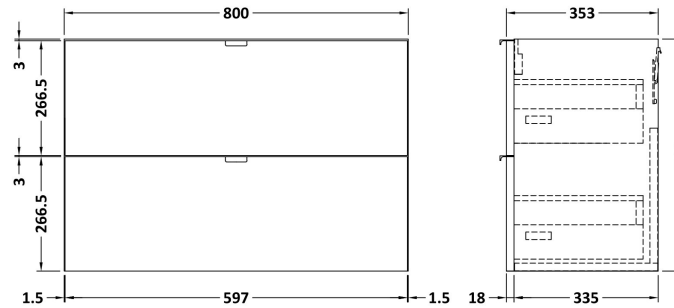

### Product Dimensions

Height (mm):	540
Width (mm):	800
Depth (mm):	353
Nett Weight (kg):	25.5

### Packaging Dimensions

Height (mm):	375
Width (mm):	820
Depth (mm):	560
Gross Weight (kg):	26

### Product Dimensions

Height (mm):	355
Width (mm):	803
Depth (mm):	135
Nett Weight (kg):	12

### Packaging Dimensions

Height (mm):	200
Width (mm):	420
Depth (mm):	855
Gross Weight (kg):	12