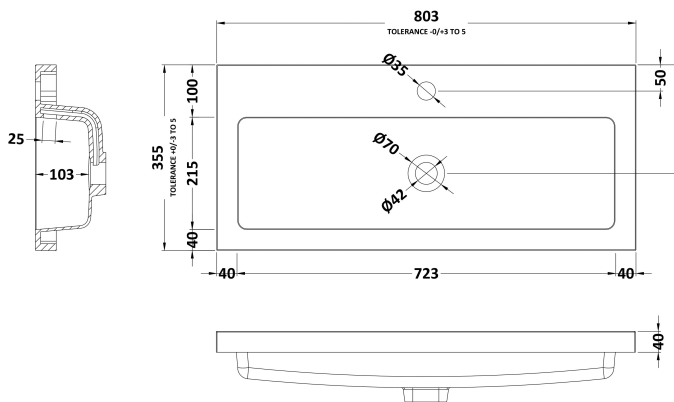

### Product Dimensions

Height (mm):	540
Width (mm):	800
Depth (mm):	353
Nett Weight (kg):	25.5

### Packaging Dimensions

Height (mm):	375
Width (mm):	820
Depth (mm):	560
Gross Weight (kg):	26

### Outer Box Dimensions (If Applicable)

Height (mm):	
Width (mm):	
Depth (mm):	
Gross Weight (kg):	
Barcode:	5056211813002

### Product Dimensions

Height (mm):	355
Width (mm):	803
Depth (mm):	135
Nett Weight (kg):	12