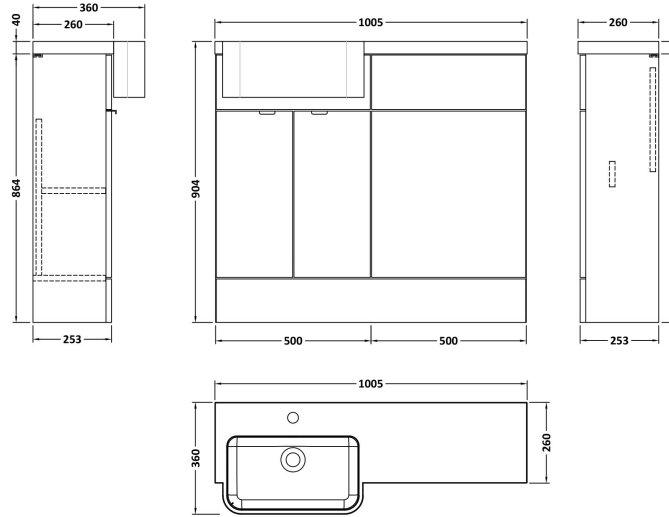

Sales Code: CBI144

Description: 1000 Round Semi Rec Vanity & Wc Unit Lh

Packaging Details

Barcode: 5056211889717

Sales Code: OFF105

Description: 500 Vanity Unit (255mm Deep)

Product Dimensions

Height (mm):	864
Width (mm):	500
Depth (mm):	255
Nett Weight (kg):	15

Packaging Dimensions

Height (mm):	290
Width (mm):	525
Depth (mm):	875
Gross Weight (kg):	15.5

Packaging Data

Box Colour:	Brown Cardboard Box
Box Qty:	1
Label Size:	100 x 50
Label Colour:	Not Applicable
Label Qty:	0

Sales Code: OFF145

Description: 500 Wc Unit (255mm Deep)

Product Dimensions

Height (mm):	864
Width (mm):	500
Depth (mm):	255
Nett Weight (kg):	11.5

Packaging Dimensions

Height (mm):	290
Width (mm):	525
Depth (mm):	875
Gross Weight (kg):	12

Sales Code: PMB512L

Description: 1000 Round S/Recess Polymarble Basin Lh

Product Dimensions

Height (mm):	135
Width (mm):	1003
Depth (mm):	355
Nett Weight (kg):	15

Packaging Dimensions

Height (mm):	190
Width (mm):	420
Depth (mm):	1060
Gross Weight (kg):	15