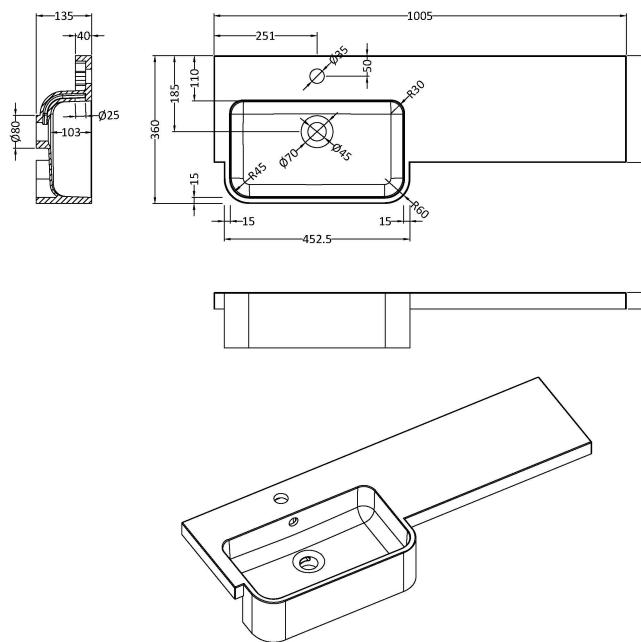

Packaging Dimensions

Height (mm):	290
Width (mm):	525
Depth (mm):	875
Gross Weight (kg):	15.5

Packaging Data

Box Colour:	Brown Cardboard Box
Box Qty:	1
Label Size:	100 x 50
Label Colour:	Not Applicable
Label Qty:	0

Sales Code: OFF145

Description: 500 Wc Unit (255mm Deep)

Product Dimensions

Height (mm):	864
Width (mm):	500
Depth (mm):	255
Nett Weight (kg):	11.5

Packaging Dimensions

Height (mm):	290
Width (mm):	525
Depth (mm):	875
Gross Weight (kg):	12

Packaging Data

Box Colour:	Brown Cardboard Box
Box Qty:	1
Label Size:	100 x 50
Label Colour:	Not Applicable
Label Qty:	0

Outer Box Dimensions (If Applicable)

Height (mm):	
Width (mm):	
Depth (mm):	
Gross Weight (kg):	
Barcode:	5055275816752

Sales Code: PMB512L

Description: 1000 Round S/Recess Polymarble Basin Lh

Product Dimensions

Height (mm):	135
Width (mm):	1003
Depth (mm):	355
Nett Weight (kg):	15

Packaging Dimensions

Height (mm):	190
Width (mm):	420
Depth (mm):	1060
Gross Weight (kg):	15