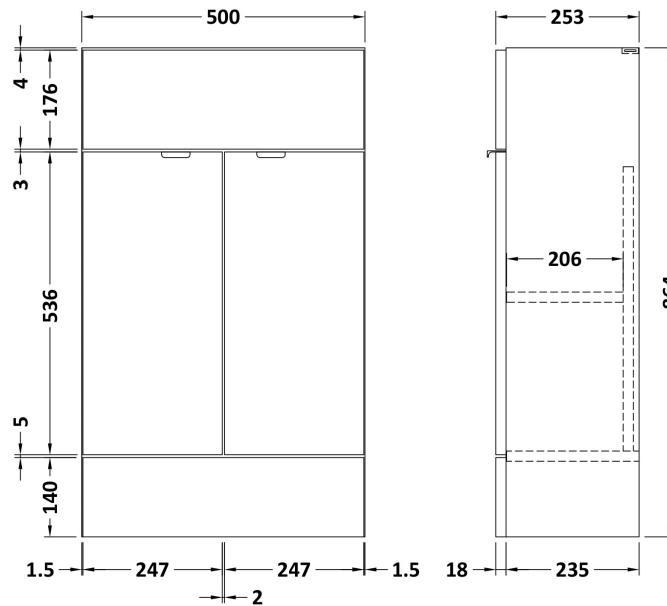

Sales Code: CBI144

Description: 1000 Round Semi Rec Vanity & Wc Unit Lh

Packaging Details

Barcode: 5056211889717

Sales Code: OFF105

Description: 500 Vanity Unit (255mm Deep)

Product Dimensions

Height (mm):	864
Width (mm):	500
Depth (mm):	255
Nett Weight (kg):	15

Packaging Dimensions

Height (mm):	290
Width (mm):	525
Depth (mm):	875
Gross Weight (kg):	15.5

Packaging Data

Box Colour:	Brown Cardboard Box
Box Qty:	1
Label Size:	100 x 50
Label Colour:	Not Applicable
Label Qty:	0

Sales Code: OFF145

Description: 500 Wc Unit (255mm Deep)

Product Dimensions

Height (mm):	864
Width (mm):	500
Depth (mm):	255
Nett Weight (kg):	11.5

Packaging Dimensions

Height (mm):	290
Width (mm):	525
Depth (mm):	875
Gross Weight (kg):	12

Sales Code: PMB512L

Description: 1000 Round S/Recess Polymarble Basin Lh

Product Dimensions

Height (mm):	135
Width (mm):	1003
Depth (mm):	355
Nett Weight (kg):	15

Packaging Dimensions

Height (mm):	190
Width (mm):	420
Depth (mm):	1060
Gross Weight (kg):	15