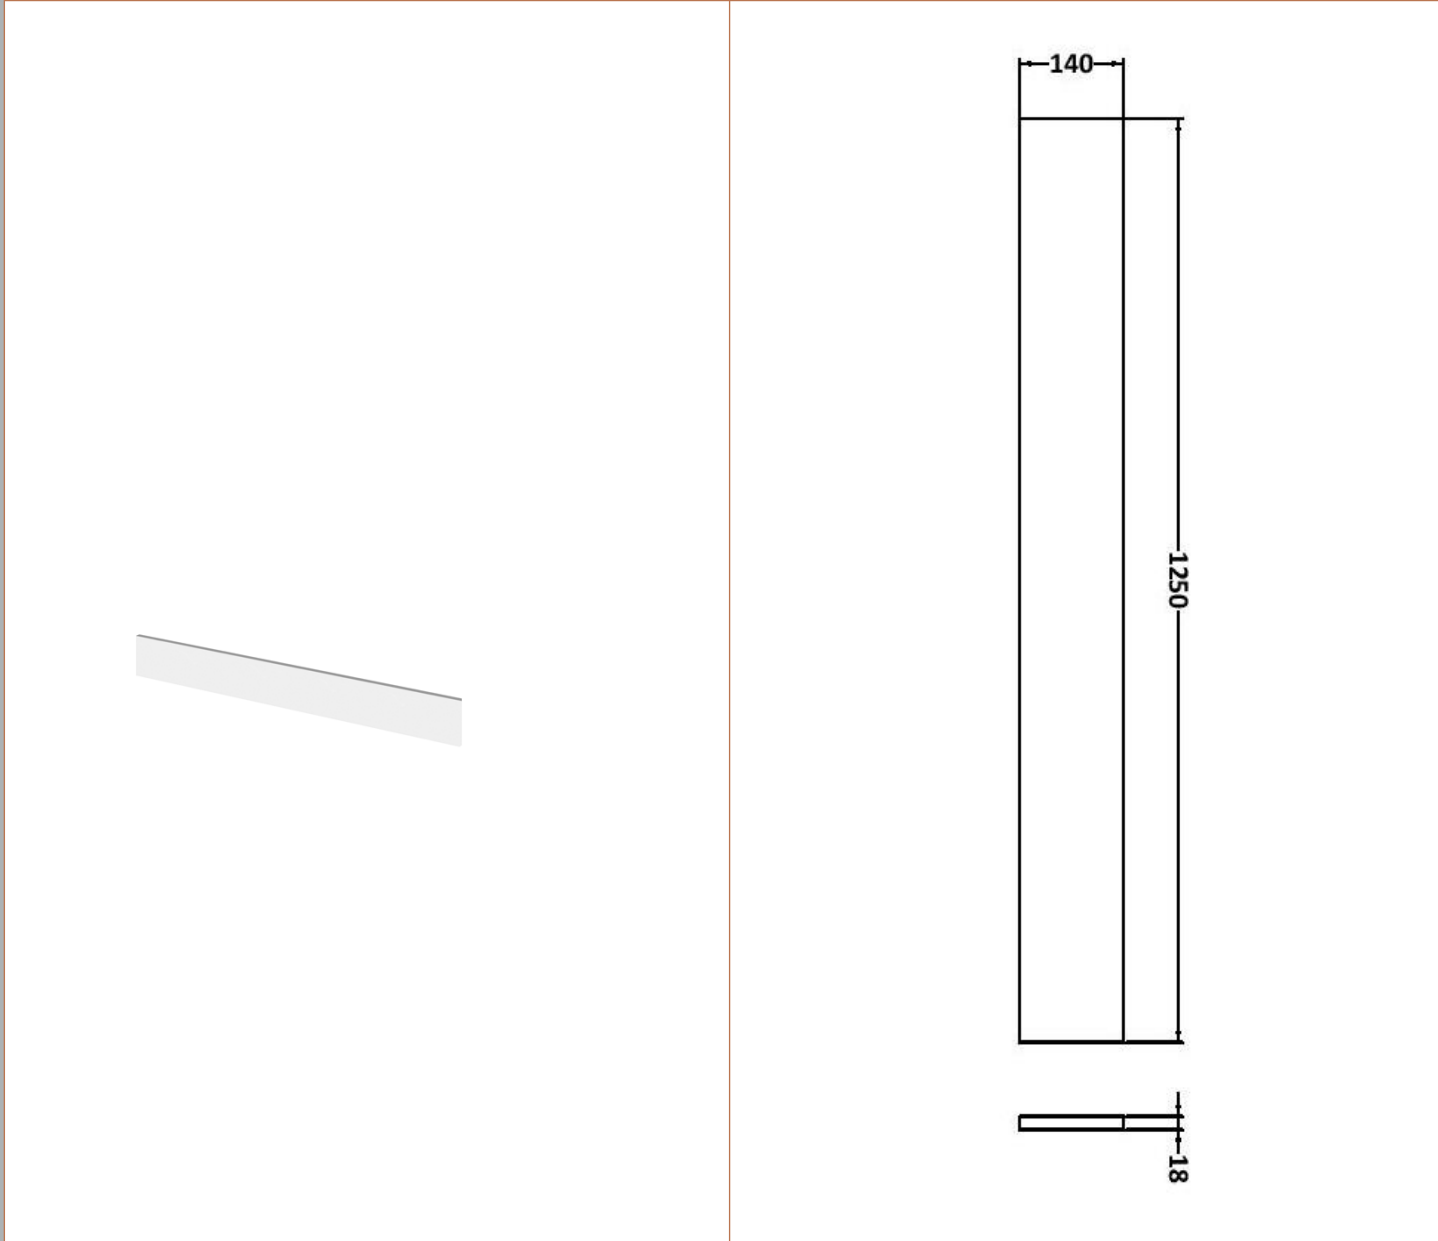

Sales Code: CBI144

Description: 1000 Round Semi Rec Vanity & Wc Unit Lh

Packaging Details

Barcode: 5056211889717

Sales Code: OFF105

Description: 500 Vanity Unit (255mm Deep)

Product Dimensions

Height (mm):	864
Width (mm):	500
Depth (mm):	255
Nett Weight (kg):	15

Sales Code: OFF145

Description: 500 Wc Unit (255mm Deep)

Product Dimensions

Height (mm):	864
Width (mm):	500
Depth (mm):	255
Nett Weight (kg):	11.5

Packaging Dimensions

Height (mm):	290
Width (mm):	525
Depth (mm):	875
Gross Weight (kg):	12

Sales Code: PMB512L

Description: 1000 Round S/Recess Polymarble Basin Lh

Product Dimensions

Height (mm):	135
Width (mm):	1003
Depth (mm):	355
Nett Weight (kg):	15

Packaging Dimensions

Height (mm):	190
Width (mm):	420
Depth (mm):	1060
Gross Weight (kg):	15

Basins: Tap Hole: One Taphole Chain Stay Hole: No
Template: Not Required Waste Type Req: Slotted
Overflow Inc: Yes Overflow Cover: Yes
Inner Bowl Depth (mm): 103mm

Sales Code: OFF191

Description: 1.25M Continuous Plinth (1250X140x18mm)