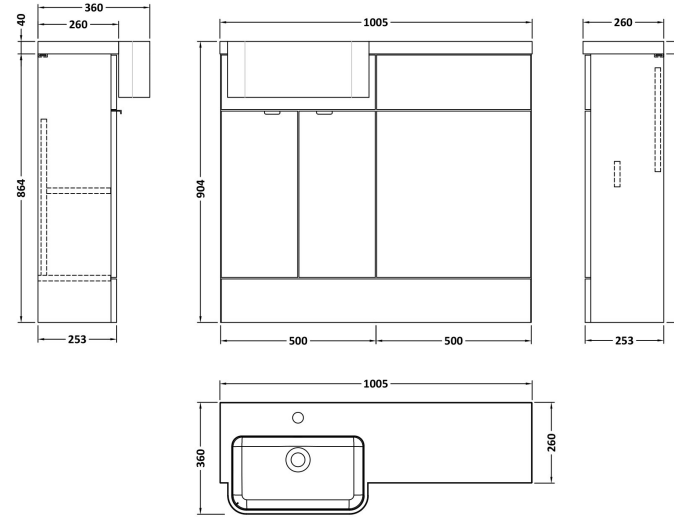

Sales Code: CBI644

Description: 1000 Round Semi Rec Vanity & Wc Unit Lh

Packaging Details

Barcode: 5056211889755

Sales Code: OFF605

Description: 500 Vanity Unit (255mm Deep)

Product Dimensions

Height (mm):	864
Width (mm):	500
Depth (mm):	255
Nett Weight (kg):	15

Packaging Dimensions

Height (mm):	290
Width (mm):	525
Depth (mm):	875
Gross Weight (kg):	15.5

Packaging Data

Box Colour:	Brown Cardboard Box
Box Qty:	1
Label Size:	100 x 50
Label Colour:	White Label
Label Qty:	2

Sales Code: OFF645

Description: 500 Wc Unit (255mm Deep)

Product Dimensions

Height (mm):	864
Width (mm):	500
Depth (mm):	255
Nett Weight (kg):	11.5

Packaging Dimensions

Height (mm):	290
Width (mm):	525
Depth (mm):	875
Gross Weight (kg):	12

Sales Code: PMB512L

Description: 1000 Round S/Recess Polymarble Basin Lh

Product Dimensions

Height (mm):	135
Width (mm):	1003
Depth (mm):	355
Nett Weight (kg):	15

Packaging Dimensions

Height (mm):	190
Width (mm):	420
Depth (mm):	1060
Gross Weight (kg):	15