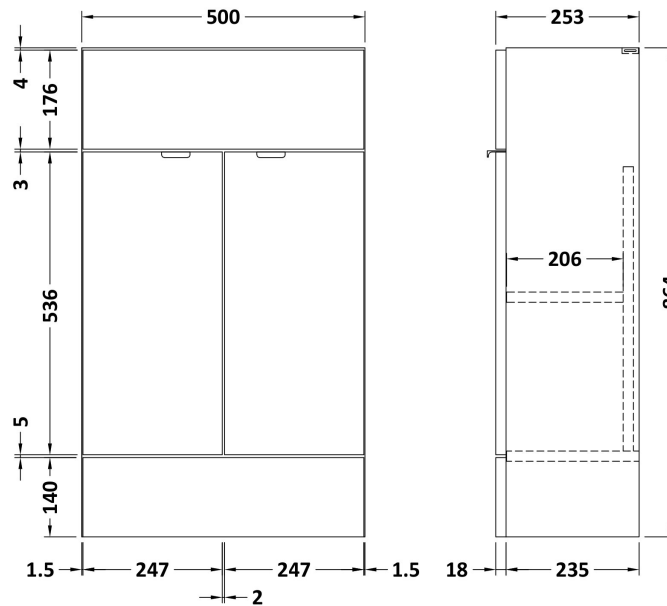

Sales Code: CBI644

Description: 1000 Round Semi Rec Vanity & Wc Unit Lh

Packaging Details

Barcode: 5056211889755

Sales Code: OFF605

Description: 500 Vanity Unit (255mm Deep)

Product Dimensions

Height (mm):	864
Width (mm):	500
Depth (mm):	255
Nett Weight (kg):	15

Packaging Dimensions

Height (mm):	290
Width (mm):	525
Depth (mm):	875
Gross Weight (kg):	15.5

Packaging Data

Box Colour:	Brown Cardboard Box
Box Qty:	1
Label Size:	100 x 50
Label Colour:	White Label
Label Qty:	2

Sales Code: OFF645

Description: 500 Wc Unit (255mm Deep)

Product Dimensions

Height (mm):	864
Width (mm):	500
Depth (mm):	255
Nett Weight (kg):	11.5

Packaging Dimensions

Height (mm):	290
Width (mm):	525
Depth (mm):	875
Gross Weight (kg):	12

Sales Code: PMB512L

Description: 1000 Round S/Recess Polymarble Basin Lh

Product Dimensions

Height (mm):	135
Width (mm):	1003
Depth (mm):	355
Nett Weight (kg):	15

Packaging Dimensions

Height (mm):	190
Width (mm):	420
Depth (mm):	1060
Gross Weight (kg):	15