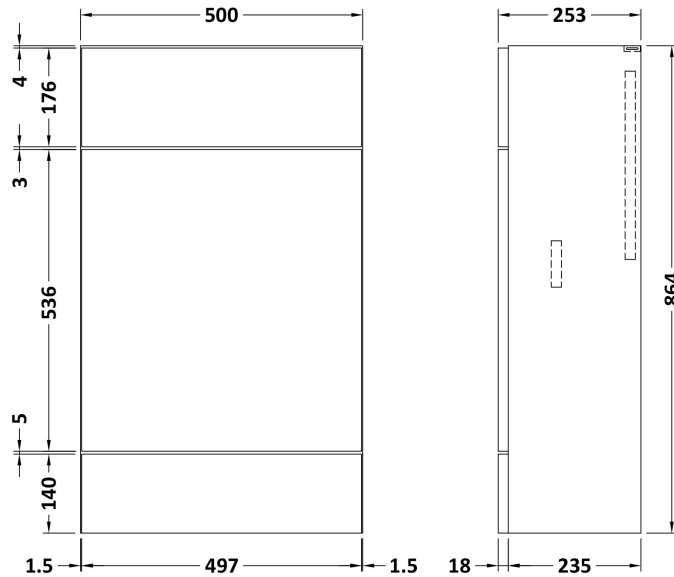

Sales Code: CBI644

Description: 1000 Round Semi Rec Vanity & Wc Unit Lh

Packaging Details

Barcode: 5056211889755

Sales Code: OFF605

Description: 500 Vanity Unit (255mm Deep)

Product Dimensions

Height (mm):	864
Width (mm):	500
Depth (mm):	255
Nett Weight (kg):	15

Packaging Dimensions

Height (mm):	290
Width (mm):	525
Depth (mm):	875
Gross Weight (kg):	15.5

Packaging Data

Box Colour:	Brown Cardboard Box
Box Qty:	1
Label Size:	100 x 50
Label Colour:	White Label
Label Qty:	2

Sales Code: OFF645

Description: 500 Wc Unit (255mm Deep)

Product Dimensions

Height (mm):	864
Width (mm):	500
Depth (mm):	255
Nett Weight (kg):	11.5

Packaging Dimensions

Height (mm):	290
Width (mm):	525
Depth (mm):	875
Gross Weight (kg):	12

Packaging Data

Box Colour:	Brown Cardboard Box
Box Qty:	1
Label Size:	100 x 50
Label Colour:	White Label
Label Qty:	2

Outer Box Dimensions (If Applicable)

Height (mm):	
Width (mm):	
Depth (mm):	
Gross Weight (kg):	
Barcode:	5055275816813