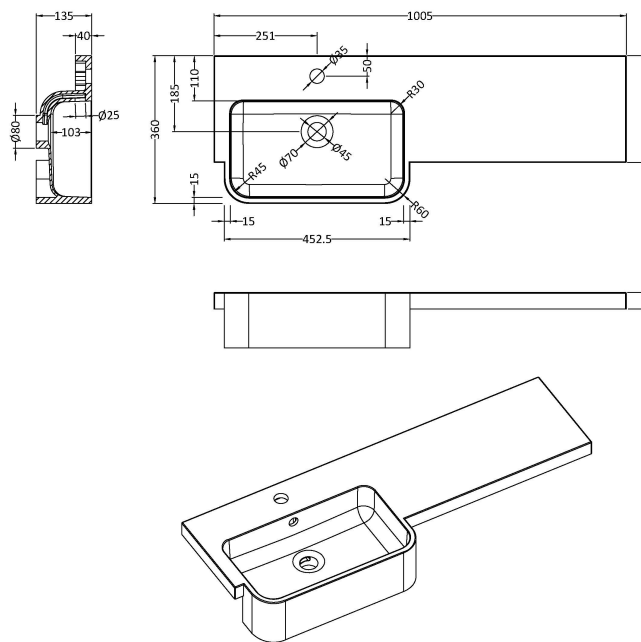

Packaging Dimensions

Height (mm):	290
Width (mm):	525
Depth (mm):	875
Gross Weight (kg):	15.5

Packaging Data

Box Colour:	Brown Cardboard Box
Box Qty:	1
Label Size:	100 x 50
Label Colour:	White Label
Label Qty:	2

Sales Code: OFF645

Description: 500 Wc Unit (255mm Deep)

Product Dimensions

Height (mm):	864
Width (mm):	500
Depth (mm):	255
Nett Weight (kg):	11.5

Packaging Dimensions

Height (mm):	290
Width (mm):	525
Depth (mm):	875
Gross Weight (kg):	12

Packaging Data

Box Colour:	Brown Cardboard Box
Box Qty:	1
Label Size:	100 x 50
Label Colour:	White Label
Label Qty:	2

Outer Box Dimensions (If Applicable)

Height (mm):	
Width (mm):	
Depth (mm):	
Gross Weight (kg):	
Barcode:	5055275816813

Sales Code: PMB512L

Description: 1000 Round S/Recess Polymarble Basin Lh

Product Dimensions

Height (mm):	135
Width (mm):	1003
Depth (mm):	355
Nett Weight (kg):	15

Packaging Dimensions

Height (mm):	190
Width (mm):	420
Depth (mm):	1060
Gross Weight (kg):	15