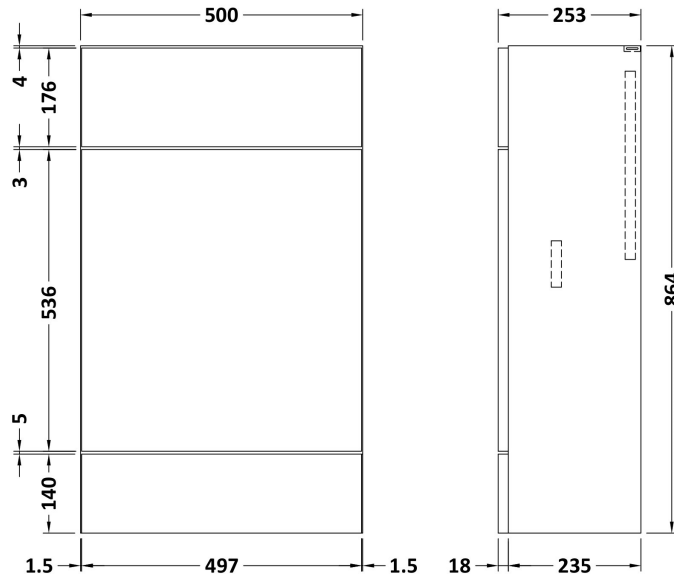

Packaging Dimensions

Height (mm):	290
Width (mm):	525
Depth (mm):	875
Gross Weight (kg):	15.5

Packaging Data

Box Colour:	Brown Cardboard Box
Box Qty:	1
Label Size:	100 x 50
Label Colour:	Not Applicable
Label Qty:	0

Outer Box Dimensions (If Applicable)

Height (mm):	
Width (mm):	
Depth (mm):	
Gross Weight (kg):	
Barcode:	5055275817179

Product Details

Country of Origin:	China
Fitting Instruction:	No
CE & UKCA:	N/A
FSC Certified Materials:	Yes
Colour:	Gloss White
Construction Method:	Cam & Wood Dowel
Construction Type:	Rigid
Cabinet Finish:	MFC Painted Gloss
Fascia Finish:	Mdf Painted Gloss
Cabinet Thickness (mm):	16
Fascia Thickness (mm):	18
Drawer Included:	No
Drawer Type:	Not Applicable
No of Shelves:	1
Hinge Type:	95 Degree Clip-On Soft Close
Hinge Included:	Yes
Adjustable Legs:	No
Fixings Included:	Yes
Handle Style:	Contemporary
Waste Shroud:	No
Handle Included:	Yes
Handle Type:	Wrapover

Sales Code: OFF145

Description: 500 Wc Unit (255mm Deep)

Product Dimensions

Height (mm):	864
Width (mm):	500
Depth (mm):	255
Nett Weight (kg):	11.5

Packaging Dimensions

Height (mm):	290
Width (mm):	525
Depth (mm):	875
Gross Weight (kg):	12

Packaging Data

Box Colour:	Brown Cardboard Box
Box Qty:	1
Label Size:	100 x 50
Label Colour:	Not Applicable
Label Qty:	0

Outer Box Dimensions (If Applicable)

Height (mm):	
Width (mm):	
Depth (mm):	
Gross Weight (kg):	
Barcode:	5055275816752