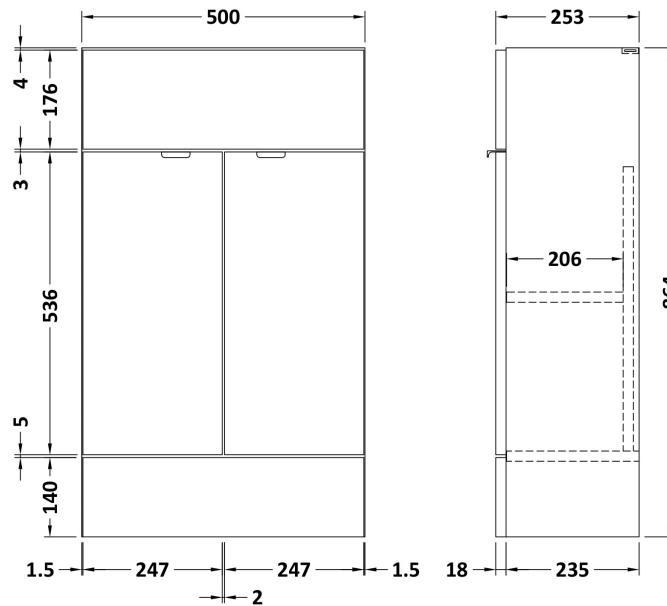

Sales Code: CBI145

Description: 1000 Round Semi Rec Vanity & Wc Unit Rh

Packaging Details

Barcode: 5056211889724

Sales Code: OFF105

Description: 500 Vanity Unit (255mm Deep)

Product Dimensions

Height (mm):	864
Width (mm):	500
Depth (mm):	255
Nett Weight (kg):	15

Packaging Dimensions

Height (mm):	290
Width (mm):	525
Depth (mm):	875
Gross Weight (kg):	15.5

Packaging Data

Box Colour:	Brown Cardboard Box
Box Qty:	1
Label Size:	100 x 50
Label Colour:	Not Applicable
Label Qty:	0

Sales Code: OFF145

Description: 500 Wc Unit (255mm Deep)

Product Dimensions

Height (mm):	864
Width (mm):	500
Depth (mm):	255
Nett Weight (kg):	11.5

Packaging Dimensions

Height (mm):	290
Width (mm):	525
Depth (mm):	875
Gross Weight (kg):	12

Sales Code: PMB512R

Description: 1000 Round S/Recess Polymarble Basin Rh

Product Dimensions

Height (mm):	135
Width (mm):	1003
Depth (mm):	355
Nett Weight (kg):	15

Packaging Dimensions

Height (mm):	190
Width (mm):	420
Depth (mm):	1060
Gross Weight (kg):	15