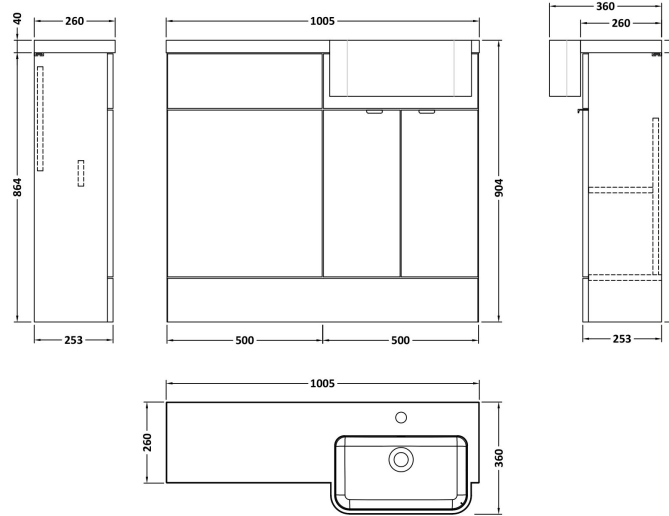

Sales Code: CBI145

Description: 1000 Round Semi Rec Vanity & Wc Unit Rh

Packaging Details

Barcode: 5056211889724

Sales Code: OFF105

Description: 500 Vanity Unit (255mm Deep)

Product Dimensions

Height (mm):	864
Width (mm):	500
Depth (mm):	255
Nett Weight (kg):	15

Packaging Dimensions

Height (mm):	290
Width (mm):	525
Depth (mm):	875
Gross Weight (kg):	15.5

Packaging Data

Box Colour:	Brown Cardboard Box
Box Qty:	1
Label Size:	100 x 50
Label Colour:	Not Applicable
Label Qty:	0

Sales Code: OFF145

Description: 500 Wc Unit (255mm Deep)

Product Dimensions

Height (mm):	864
Width (mm):	500
Depth (mm):	255
Nett Weight (kg):	11.5

Packaging Dimensions

Height (mm):	290
Width (mm):	525
Depth (mm):	875
Gross Weight (kg):	12

Sales Code: PMB512R

Description: 1000 Round S/Recess Polymarble Basin Rh

Product Dimensions

Height (mm):	135
Width (mm):	1003
Depth (mm):	355
Nett Weight (kg):	15

Packaging Dimensions

Height (mm):	190
Width (mm):	420
Depth (mm):	1060
Gross Weight (kg):	15