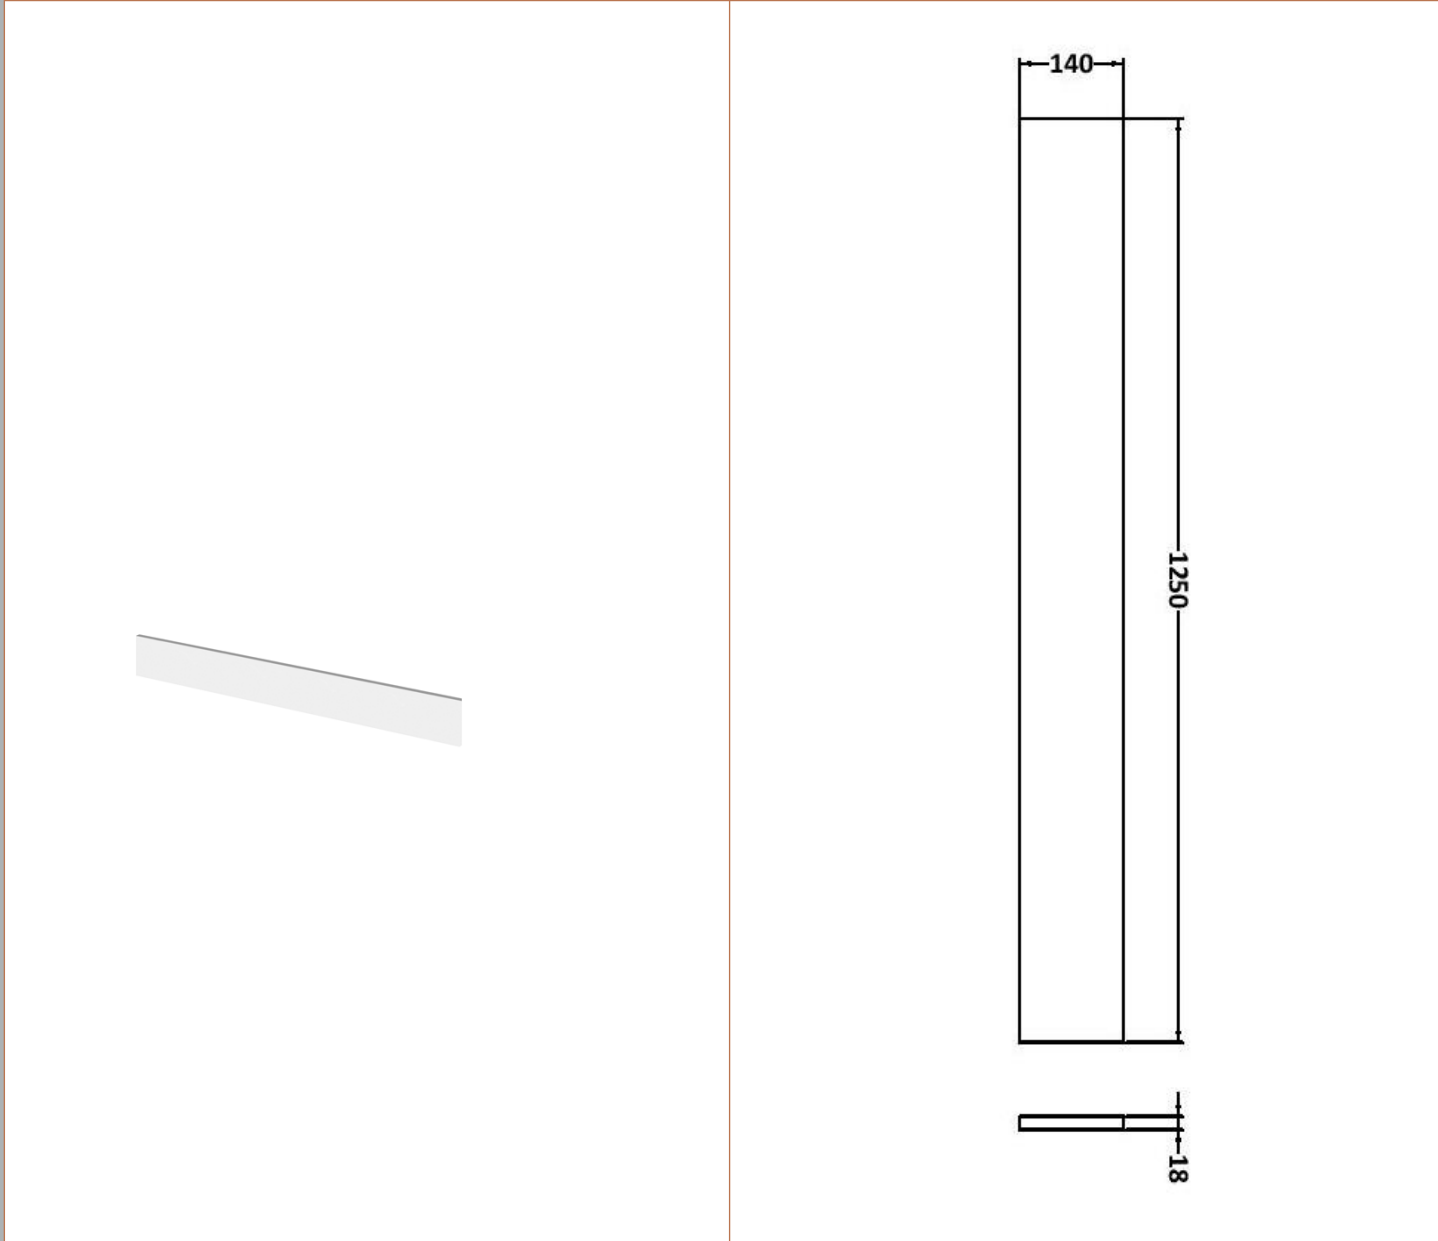

Sales Code: OFF145

Description: 500 Wc Unit (255mm Deep)

Product Dimensions

Height (mm):	864
Width (mm):	500
Depth (mm):	255
Nett Weight (kg):	11.5

Packaging Dimensions

Height (mm):	290
Width (mm):	525
Depth (mm):	875
Gross Weight (kg):	12

Sales Code: PMB512R

Description: 1000 Round S/Recess Polymarble Basin Rh

Product Dimensions

Height (mm):	135
Width (mm):	1003
Depth (mm):	355
Nett Weight (kg):	15

Packaging Dimensions

Height (mm):	190
Width (mm):	420
Depth (mm):	1060
Gross Weight (kg):	15

Packaging Data

Box Colour:	Brown Cardboard Box
Box Qty:	1
Label Size:	100 x 50
Label Colour:	White Label
Label Qty:	2

Outer Box Dimensions (If Applicable)

Height (mm):	
Width (mm):	
Depth (mm):	
Gross Weight (kg):	
Barcode:	5056211880035

Basins: Tap Hole: One Taphole Chain Stay Hole: No
Template: Not Required Waste Type Req: Slotted
Overflow Inc: Yes Overflow Cover: Yes
Inner Bowl Depth (mm): 103mm

Sales Code: OFF191

Description: 1.25M Continuous Plinth (1250X140x18mm)