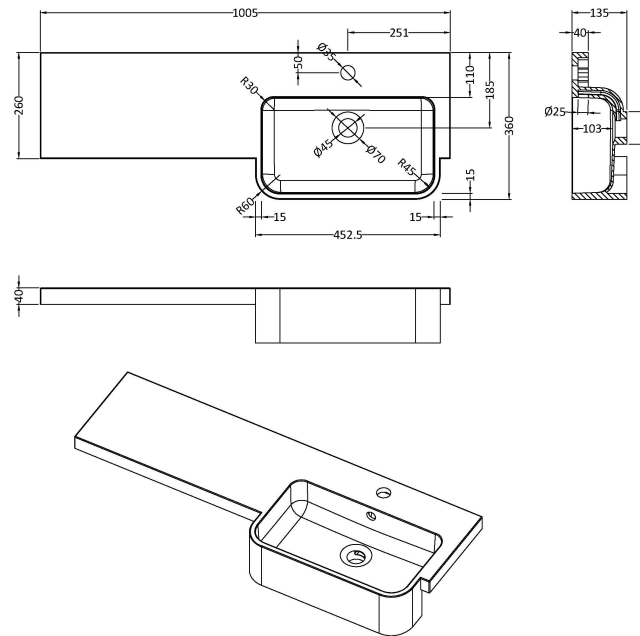

Packaging Dimensions

Height (mm):	290
Width (mm):	525
Depth (mm):	875
Gross Weight (kg):	15.5

Packaging Data

Box Colour:	Brown Cardboard Box
Box Qty:	1
Label Size:	100 x 50
Label Colour:	Not Applicable
Label Qty:	0

Sales Code: OFF145

Description: 500 Wc Unit (255mm Deep)

Product Dimensions

Height (mm):	864
Width (mm):	500
Depth (mm):	255
Nett Weight (kg):	11.5

Packaging Dimensions

Height (mm):	290
Width (mm):	525
Depth (mm):	875
Gross Weight (kg):	12

Packaging Data

Box Colour:	Brown Cardboard Box
Box Qty:	1
Label Size:	100 x 50
Label Colour:	Not Applicable
Label Qty:	0

Outer Box Dimensions (If Applicable)

Height (mm):	
Width (mm):	
Depth (mm):	
Gross Weight (kg):	
Barcode:	5055275816752

Sales Code: PMB512R

Description: 1000 Round S/Recess Polymarble Basin Rh

Product Dimensions

Height (mm):	135
Width (mm):	1003
Depth (mm):	355
Nett Weight (kg):	15

Packaging Dimensions

Height (mm):	190
Width (mm):	420
Depth (mm):	1060
Gross Weight (kg):	15