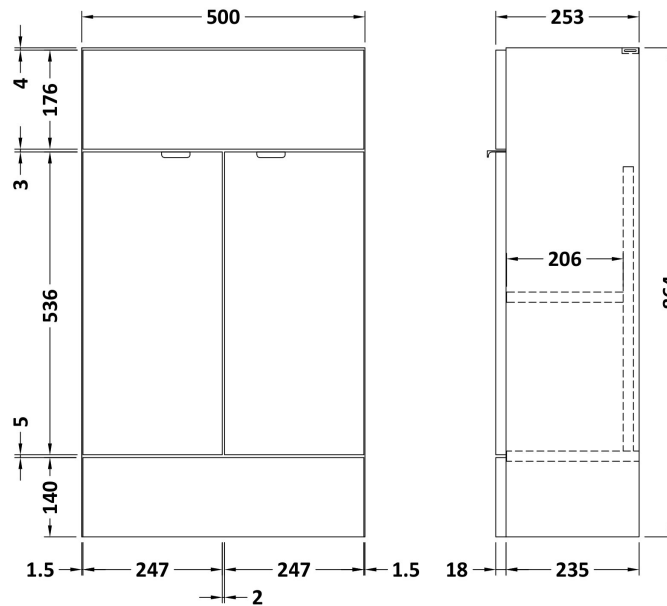

Sales Code: CBI645

Description: 1000 Round Semi Rec Vanity & Wc Unit Rh

Packaging Details

Barcode: 5056211889762

Sales Code: OFF605

Description: 500 Vanity Unit (255mm Deep)

Product Dimensions

Height (mm):	864
Width (mm):	500
Depth (mm):	255
Nett Weight (kg):	15

Packaging Dimensions

Height (mm):	290
Width (mm):	525
Depth (mm):	875
Gross Weight (kg):	15.5

Packaging Data

Box Colour:	Brown Cardboard Box
Box Qty:	1
Label Size:	100 x 50
Label Colour:	White Label
Label Qty:	2

Sales Code: OFF645

Description: 500 Wc Unit (255mm Deep)

Product Dimensions

Height (mm):	864
Width (mm):	500
Depth (mm):	255
Nett Weight (kg):	11.5

Packaging Dimensions

Height (mm):	290
Width (mm):	525
Depth (mm):	875
Gross Weight (kg):	12

Sales Code: PMB512R

Description: 1000 Round S/Recess Polymarble Basin Rh

Product Dimensions

Height (mm):	135
Width (mm):	1003
Depth (mm):	355
Nett Weight (kg):	15

Packaging Dimensions

Height (mm):	190
Width (mm):	420
Depth (mm):	1060
Gross Weight (kg):	15