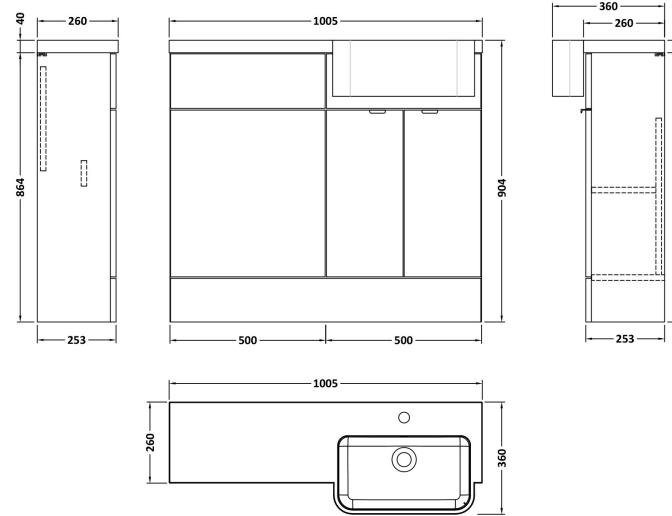

Sales Code: CBI645

Description: 1000 Round Semi Rec Vanity & Wc Unit Rh

Packaging Details

Barcode: 5056211889762

Sales Code: OFF605

Description: 500 Vanity Unit (255mm Deep)

Product Dimensions

Height (mm):	864
Width (mm):	500
Depth (mm):	255
Nett Weight (kg):	15

Packaging Dimensions

Height (mm):	290
Width (mm):	525
Depth (mm):	875
Gross Weight (kg):	15.5

Packaging Data

Box Colour:	Brown Cardboard Box
Box Qty:	1
Label Size:	100 x 50
Label Colour:	White Label
Label Qty:	2

Sales Code: OFF645

Description: 500 Wc Unit (255mm Deep)

Product Dimensions

Height (mm):	864
Width (mm):	500
Depth (mm):	255
Nett Weight (kg):	11.5

Packaging Dimensions

Height (mm):	290
Width (mm):	525
Depth (mm):	875
Gross Weight (kg):	12

Sales Code: PMB512R

Description: 1000 Round S/Recess Polymarble Basin Rh

Product Dimensions

Height (mm):	135
Width (mm):	1003
Depth (mm):	355
Nett Weight (kg):	15

Packaging Dimensions

Height (mm):	190
Width (mm):	420
Depth (mm):	1060
Gross Weight (kg):	15