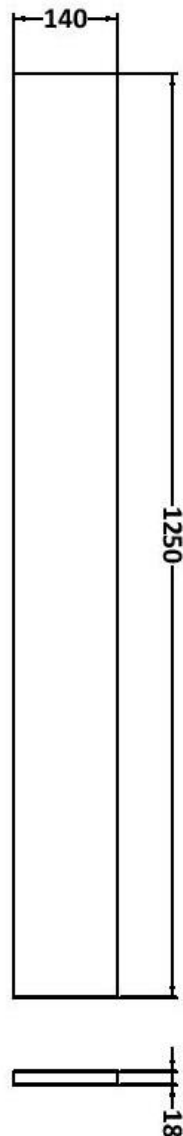

Sales Code: OFF691

Description: 1.25M Continuous Plinth (1250X140x18mm)

Product Dimensions

Height (mm):	1250
Width (mm):	145
Depth (mm):	18
Nett Weight (kg):	2

Packaging Dimensions

Height (mm):	20
Width (mm):	150
Depth (mm):	1260
Gross Weight (kg):	2

Packaging Data

Box Colour:	Brown Cardboard Box
Box Qty:	1
Label Size:	100 x 50
Label Colour:	White Label
Label Qty:	2

Outer Box Dimensions (If Applicable)

Height (mm):	
Width (mm):	
Depth (mm):	
Gross Weight (kg):	
Barcode:	5055275828403

Product Details

Country of Origin:	United Kingdom
Fitting Instruction:	No
CE & UKCA:	N/A
FSC Certified Materials:	Yes
Colour:	Black Woodgrain
Construction Method:	Not Applicable
Construction Type:	Flat-Pack
Cabinet Finish:	Not Applicable
Fascia Finish:	MFC Textured Woodgrain
Cabinet Thickness (mm):	
Fascia Thickness (mm):	18
Drawer Included:	Not Applicable
Drawer Type:	Not Applicable
No of Shelves:	Not Applicable
Hinge Type:	Not Applicable
Hinge Included:	Not Applicable
Adjustable Legs:	No
Fixings Included:	No
Handle Style:	Not Applicable
Waste Shroud:	Not Applicable
Handle Included:	No
Handle Type:	Not Applicable