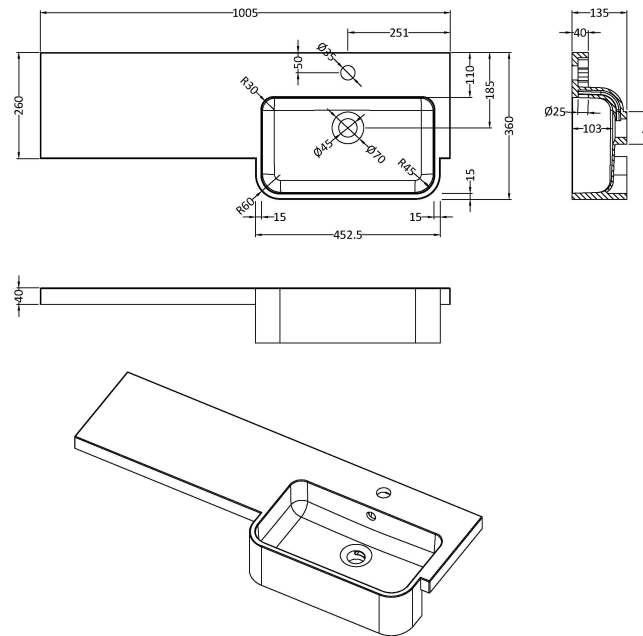

Packaging Dimensions

Height (mm):	290
Width (mm):	525
Depth (mm):	875
Gross Weight (kg):	15.5

Packaging Data

Box Colour:	Brown Cardboard Box
Box Qty:	1
Label Size:	100 x 50
Label Colour:	White Label
Label Qty:	2

Sales Code: OFF645

Description: 500 Wc Unit (255mm Deep)

Product Dimensions

Height (mm):	864
Width (mm):	500
Depth (mm):	255
Nett Weight (kg):	11.5

Packaging Dimensions

Height (mm):	290
Width (mm):	525
Depth (mm):	875
Gross Weight (kg):	12

Packaging Data

Box Colour:	Brown Cardboard Box
Box Qty:	1
Label Size:	100 x 50
Label Colour:	White Label
Label Qty:	2

Outer Box Dimensions (If Applicable)

Height (mm):	
Width (mm):	
Depth (mm):	
Gross Weight (kg):	
Barcode:	5055275816813

Sales Code: PMB512R

Description: 1000 Round S/Recess Polymarble Basin Rh

Product Dimensions

Height (mm):	135
Width (mm):	1003
Depth (mm):	355
Nett Weight (kg):	15

Packaging Dimensions

Height (mm):	190
Width (mm):	420
Depth (mm):	1060
Gross Weight (kg):	15