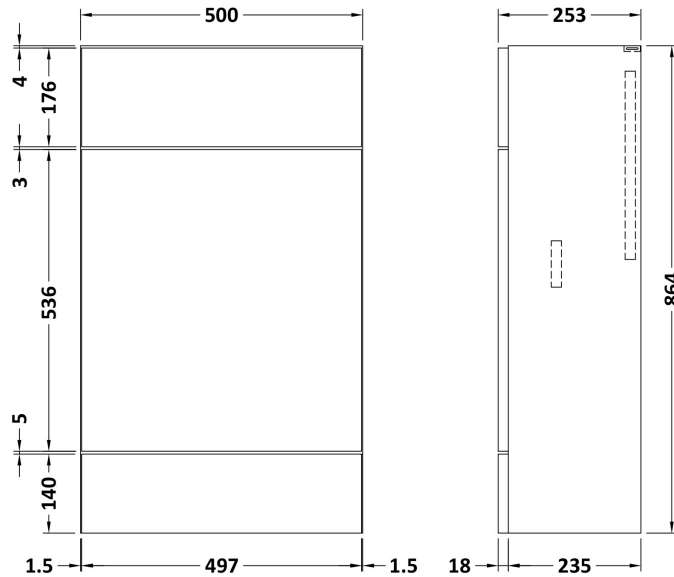

Sales Code: CBI645

Description: 1000 Round Semi Rec Vanity & Wc Unit Rh

Packaging Details

Barcode: 5056211889762

Sales Code: OFF605

Description: 500 Vanity Unit (255mm Deep)

Product Dimensions

Height (mm):	864
Width (mm):	500
Depth (mm):	255
Nett Weight (kg):	15

Packaging Dimensions

Height (mm):	290
Width (mm):	525
Depth (mm):	875
Gross Weight (kg):	15.5

Packaging Data

Box Colour:	Brown Cardboard Box
Box Qty:	1
Label Size:	100 x 50
Label Colour:	White Label
Label Qty:	2

Sales Code: OFF645

Description: 500 Wc Unit (255mm Deep)

Product Dimensions

Height (mm):	864
Width (mm):	500
Depth (mm):	255
Nett Weight (kg):	11.5

Packaging Dimensions

Height (mm):	290
Width (mm):	525
Depth (mm):	875
Gross Weight (kg):	12

Packaging Data

Box Colour:	Brown Cardboard Box
Box Qty:	1
Label Size:	100 x 50
Label Colour:	White Label
Label Qty:	2

Outer Box Dimensions (If Applicable)

Height (mm):	
Width (mm):	
Depth (mm):	
Gross Weight (kg):	
Barcode:	5055275816813