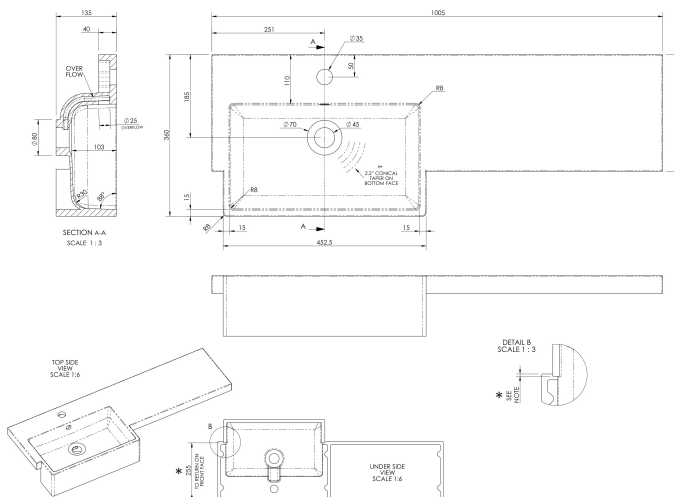

Packaging Dimensions

Height (mm):	290
Width (mm):	525
Depth (mm):	875
Gross Weight (kg):	15.5

Packaging Data

Box Colour:	Brown Cardboard Box
Box Qty:	1
Label Size:	100 x 50
Label Colour:	White Label
Label Qty:	2

Sales Code: OFF545

Description: 500 Wc Unit (255mm Deep)

Product Dimensions

Height (mm):	864
Width (mm):	500
Depth (mm):	255
Nett Weight (kg):	11.5

Packaging Dimensions

Height (mm):	290
Width (mm):	525
Depth (mm):	875
Gross Weight (kg):	12

Packaging Data

Box Colour:	Brown Cardboard Box
Box Qty:	1
Label Size:	100 x 50
Label Colour:	White Label
Label Qty:	2

Outer Box Dimensions (If Applicable)

Height (mm):	
Width (mm):	
Depth (mm):	
Gross Weight (kg):	
Barcode:	5055275820025

Sales Code: PMB612L

Description: 1000 Square S/Recess Polymarble Basin Lh

Product Dimensions

Height (mm):	135
Width (mm):	1003
Depth (mm):	355
Nett Weight (kg):	15

Packaging Dimensions

Height (mm):	190
Width (mm):	420
Depth (mm):	1060
Gross Weight (kg):	15