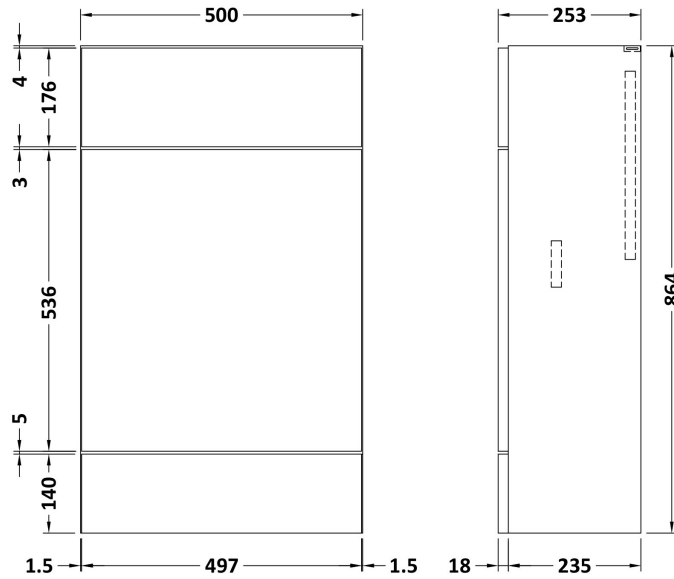

Sales Code: CBI548

Description: 1000 Square Semi Rec Vanity & Wc Unit Lh

Packaging Details

Barcode: 5056211890157

Sales Code: OFF505

Description: 500 Vanity Unit (255mm Deep)

Product Dimensions

Height (mm):	864
Width (mm):	500
Depth (mm):	255
Nett Weight (kg):	15

Packaging Dimensions

Height (mm):	290
Width (mm):	525
Depth (mm):	875
Gross Weight (kg):	15.5

Packaging Data

Box Colour:	Brown Cardboard Box
Box Qty:	1
Label Size:	100 x 50
Label Colour:	White Label
Label Qty:	2

Sales Code: OFF545

Description: 500 Wc Unit (255mm Deep)

Product Dimensions

Height (mm):	864
Width (mm):	500
Depth (mm):	255
Nett Weight (kg):	11.5

Packaging Dimensions

Height (mm):	290
Width (mm):	525
Depth (mm):	875
Gross Weight (kg):	12

Packaging Data

Box Colour:	Brown Cardboard Box
Box Qty:	1
Label Size:	100 x 50
Label Colour:	White Label
Label Qty:	2

Outer Box Dimensions (If Applicable)

Height (mm):	
Width (mm):	
Depth (mm):	
Gross Weight (kg):	
Barcode:	5055275820025