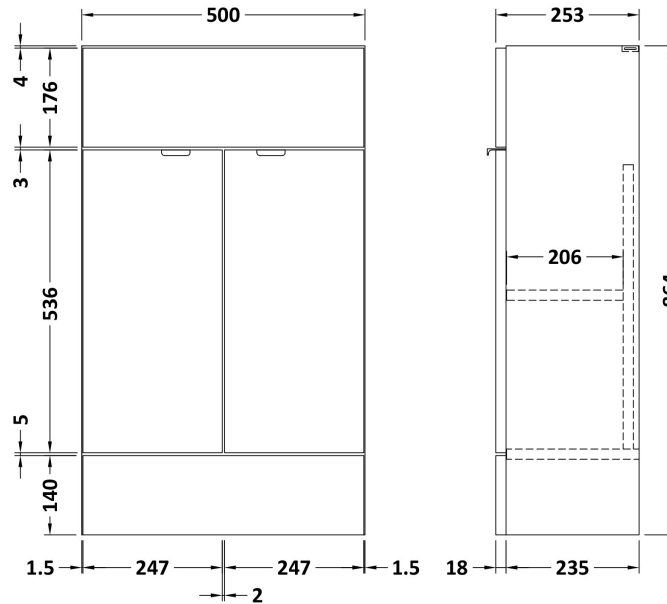

Sales Code: CBI548

Description: 1000 Square Semi Rec Vanity & Wc Unit Lh

Packaging Details

Barcode: 5056211890157

Sales Code: OFF505

Description: 500 Vanity Unit (255mm Deep)

Product Dimensions

Height (mm):	864
Width (mm):	500
Depth (mm):	255
Nett Weight (kg):	15

Packaging Dimensions

Height (mm):	290
Width (mm):	525
Depth (mm):	875
Gross Weight (kg):	15.5

Packaging Data

Box Colour:	Brown Cardboard Box
Box Qty:	1
Label Size:	100 x 50
Label Colour:	White Label
Label Qty:	2

Sales Code: OFF545

Description: 500 Wc Unit (255mm Deep)

Product Dimensions

Height (mm):	864
Width (mm):	500
Depth (mm):	255
Nett Weight (kg):	11.5

Packaging Dimensions

Height (mm):	290
Width (mm):	525
Depth (mm):	875
Gross Weight (kg):	12

Sales Code: PMB612L

Description: 1000 Square S/Recess Polymarble Basin Lh

Product Dimensions

Height (mm):	135
Width (mm):	1003
Depth (mm):	355
Nett Weight (kg):	15

Packaging Dimensions

Height (mm):	190
Width (mm):	420
Depth (mm):	1060
Gross Weight (kg):	15