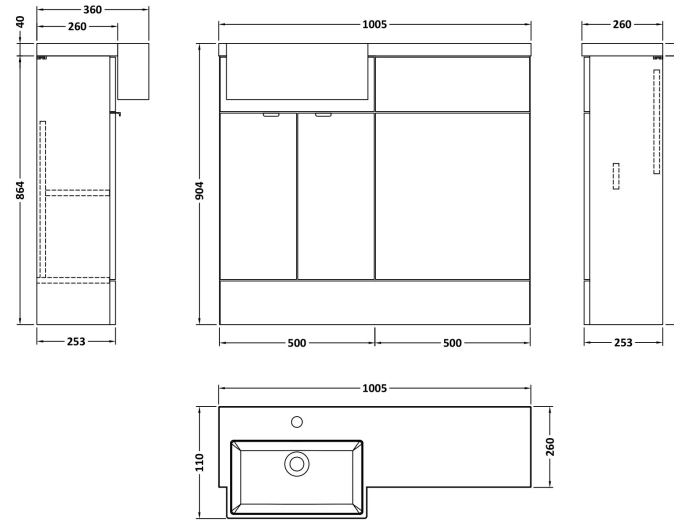

Sales Code: CBI548

Description: 1000 Square Semi Rec Vanity & Wc Unit Lh

Packaging Details

Barcode: 5056211890157

Sales Code: OFF505

Description: 500 Vanity Unit (255mm Deep)

Product Dimensions

Height (mm):	864
Width (mm):	500
Depth (mm):	255
Nett Weight (kg):	15

Packaging Dimensions

Height (mm):	290
Width (mm):	525
Depth (mm):	875
Gross Weight (kg):	15.5

Packaging Data

Box Colour:	Brown Cardboard Box
Box Qty:	1
Label Size:	100 x 50
Label Colour:	White Label
Label Qty:	2

Sales Code: OFF545

Description: 500 Wc Unit (255mm Deep)

Product Dimensions

Height (mm):	864
Width (mm):	500
Depth (mm):	255
Nett Weight (kg):	11.5

Packaging Dimensions

Height (mm):	290
Width (mm):	525
Depth (mm):	875
Gross Weight (kg):	12

Sales Code: PMB612L

Description: 1000 Square S/Recess Polymarble Basin Lh

Product Dimensions

Height (mm):	135
Width (mm):	1003
Depth (mm):	355
Nett Weight (kg):	15

Packaging Dimensions

Height (mm):	190
Width (mm):	420
Depth (mm):	1060
Gross Weight (kg):	15