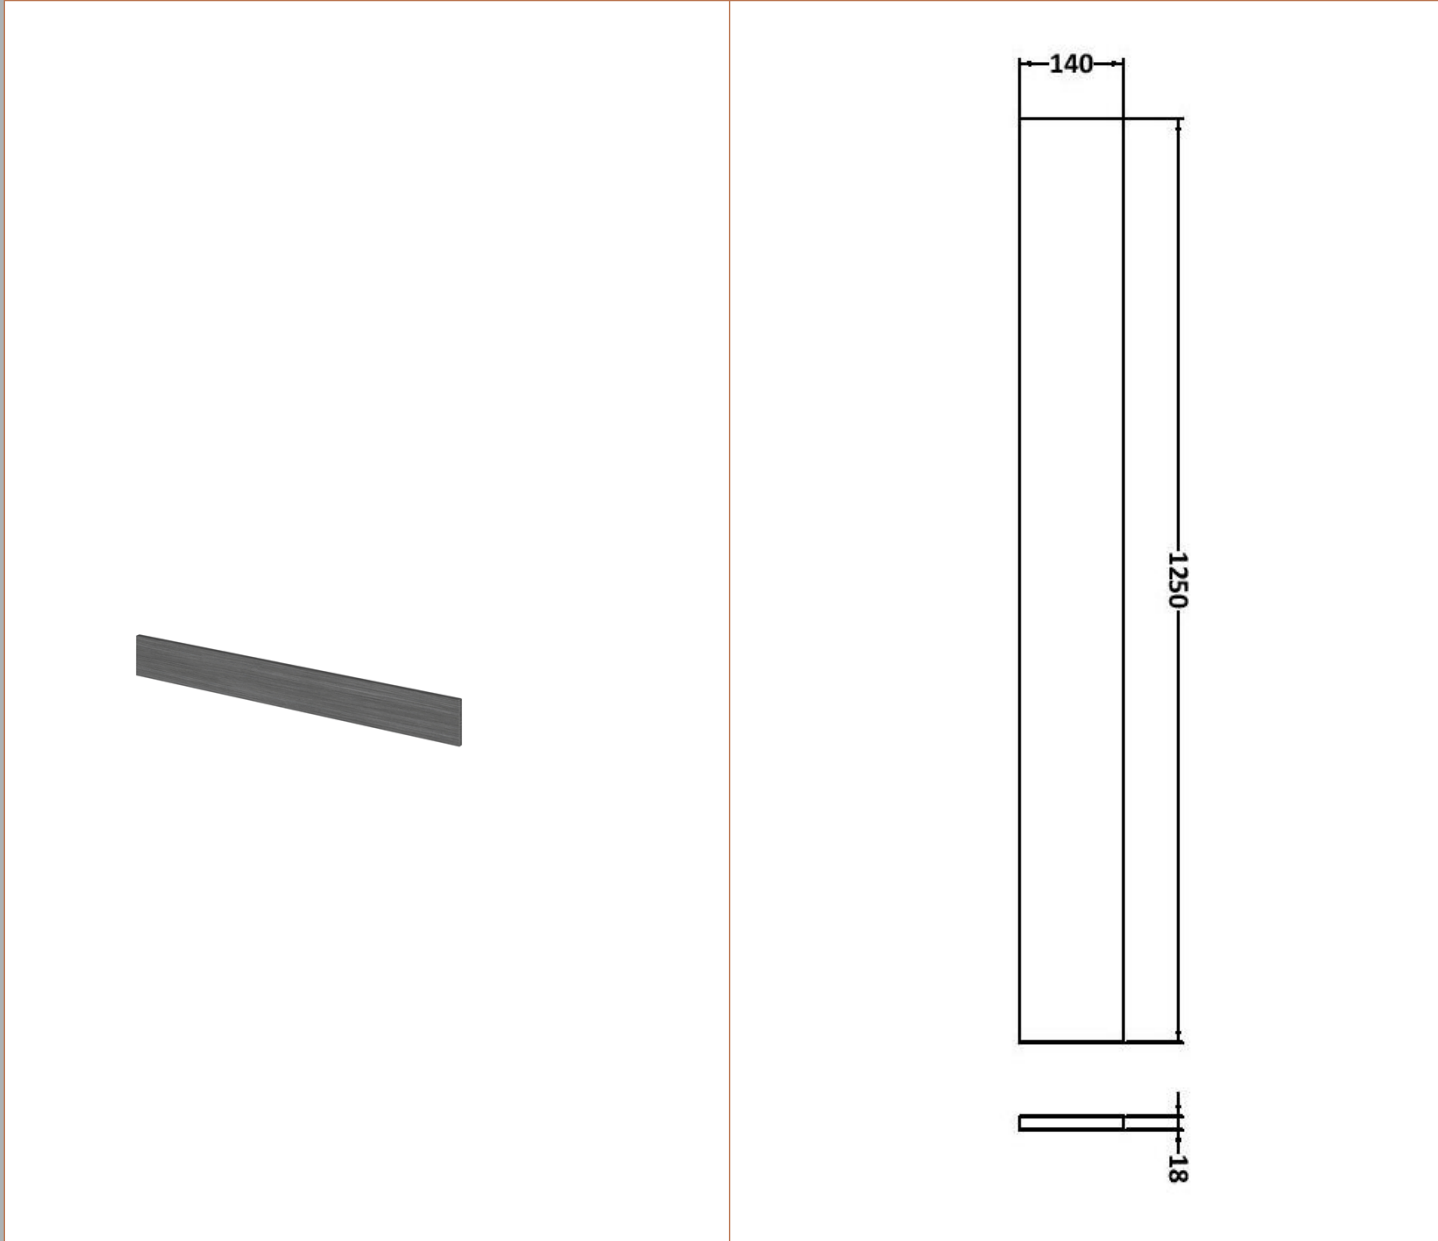

Sales Code: OFF545

Description: 500 Wc Unit (255mm Deep)

Product Dimensions

Height (mm):	864
Width (mm):	500
Depth (mm):	255
Nett Weight (kg):	11.5

Packaging Dimensions

Height (mm):	290
Width (mm):	525
Depth (mm):	875
Gross Weight (kg):	12

Sales Code: PMB612L

Description: 1000 Square S/Recess Polymarble Basin Lh

Product Dimensions

Height (mm):	135
Width (mm):	1003
Depth (mm):	355
Nett Weight (kg):	15

Packaging Dimensions

Height (mm):	190
Width (mm):	420
Depth (mm):	1060
Gross Weight (kg):	15

Basins: Tap Hole: One Taphole Chain Stay Hole: No
Template: Not Required Waste Type Req: Slotted
Overflow Inc: Yes Overflow Cover: Yes
Inner Bowl Depth (mm): 103mm

Sales Code: OFF591

Description: 1.25M Continuous Plinth (1250X140x18mm)