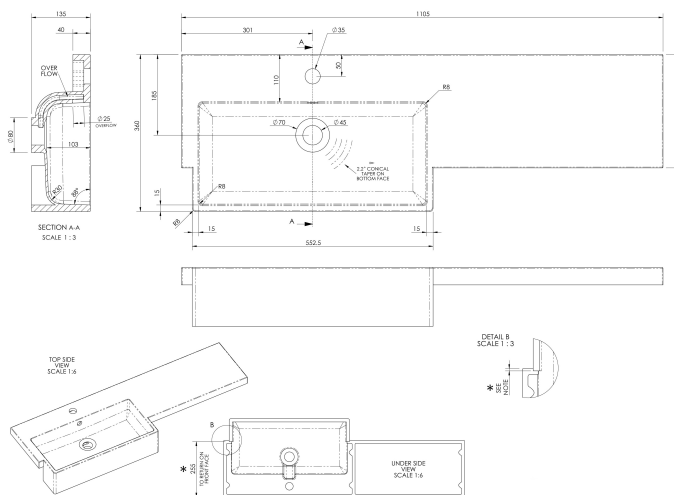

Packaging Dimensions

Height (mm):	290
Width (mm):	625
Depth (mm):	875
Gross Weight (kg):	17.5

Packaging Data

Box Colour:	Brown Cardboard Box
Box Qty:	1
Label Size:	100 x 50
Label Colour:	White Label
Label Qty:	2

Sales Code: OFF545

Description: 500 Wc Unit (255mm Deep)

Product Dimensions

Height (mm):	864
Width (mm):	500
Depth (mm):	255
Nett Weight (kg):	11.5

Packaging Dimensions

Height (mm):	290
Width (mm):	525
Depth (mm):	875
Gross Weight (kg):	12

Packaging Data

Box Colour:	Brown Cardboard Box
Box Qty:	1
Label Size:	100 x 50
Label Colour:	White Label
Label Qty:	2

Outer Box Dimensions (If Applicable)

Height (mm):	
Width (mm):	
Depth (mm):	
Gross Weight (kg):	
Barcode:	5055275820025

Sales Code: PMB613L

Description: 1100 Square S/Recess Polymarble Basin Lh

Product Dimensions

Height (mm):	135
Width (mm):	1103
Depth (mm):	355
Nett Weight (kg):	16

Packaging Dimensions

Height (mm):	190
Width (mm):	420
Depth (mm):	1160
Gross Weight (kg):	16