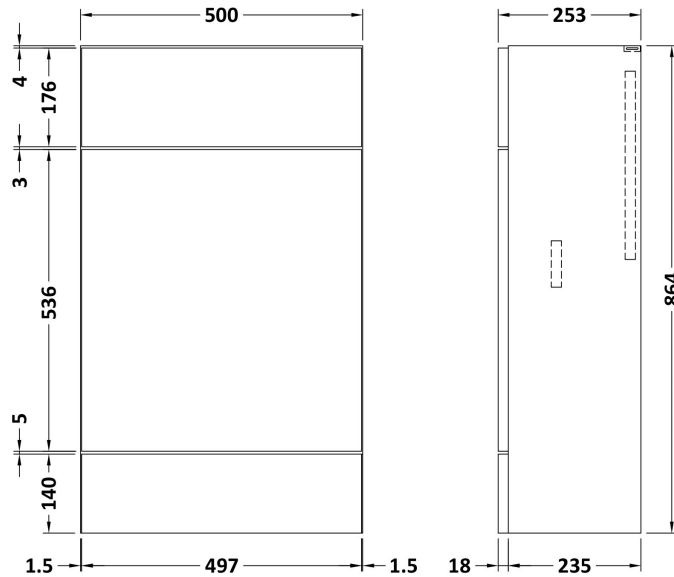

Sales Code: CBI550

Description: 1100 Square Semi Rec Vanity & Wc Unit Lh

Packaging Details

Barcode: 5056211890171

Sales Code: OFF507

Description: 600 Vanity Unit (255mm Deep)

Product Dimensions

Height (mm):	864
Width (mm):	600
Depth (mm):	255
Nett Weight (kg):	17

Packaging Dimensions

Height (mm):	290
Width (mm):	625
Depth (mm):	875
Gross Weight (kg):	17.5

Packaging Data

Box Colour:	Brown Cardboard Box
Box Qty:	1
Label Size:	100 x 50
Label Colour:	White Label
Label Qty:	2

Sales Code: OFF545

Description: 500 Wc Unit (255mm Deep)

Product Dimensions

Height (mm):	864
Width (mm):	500
Depth (mm):	255
Nett Weight (kg):	11.5

Packaging Dimensions

Height (mm):	290
Width (mm):	525
Depth (mm):	875
Gross Weight (kg):	12

Packaging Data

Box Colour:	Brown Cardboard Box
Box Qty:	1
Label Size:	100 x 50
Label Colour:	White Label
Label Qty:	2

Outer Box Dimensions (If Applicable)

Height (mm):	
Width (mm):	
Depth (mm):	
Gross Weight (kg):	
Barcode:	5055275820025