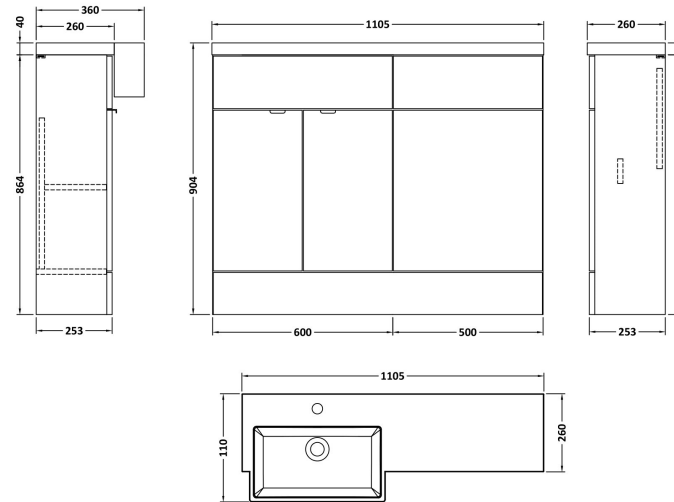

Sales Code: CBI550

Description: 1100 Square Semi Rec Vanity & Wc Unit Lh

Packaging Details

Barcode: 5056211890171

Sales Code: OFF507

Description: 600 Vanity Unit (255mm Deep)

Product Dimensions

Height (mm):	864
Width (mm):	600
Depth (mm):	255
Nett Weight (kg):	17

Packaging Dimensions

Height (mm):	290
Width (mm):	625
Depth (mm):	875
Gross Weight (kg):	17.5

Packaging Data

Box Colour:	Brown Cardboard Box
Box Qty:	1
Label Size:	100 x 50
Label Colour:	White Label
Label Qty:	2

Sales Code: OFF545

Description: 500 Wc Unit (255mm Deep)

Product Dimensions

Height (mm):	864
Width (mm):	500
Depth (mm):	255
Nett Weight (kg):	11.5

Packaging Dimensions

Height (mm):	290
Width (mm):	525
Depth (mm):	875
Gross Weight (kg):	12

Sales Code: PMB613L

Description: 1100 Square S/Recess Polymarble Basin Lh

Product Dimensions

Height (mm):	135
Width (mm):	1103
Depth (mm):	355
Nett Weight (kg):	16

Packaging Dimensions

Height (mm):	190
Width (mm):	420
Depth (mm):	1160
Gross Weight (kg):	16