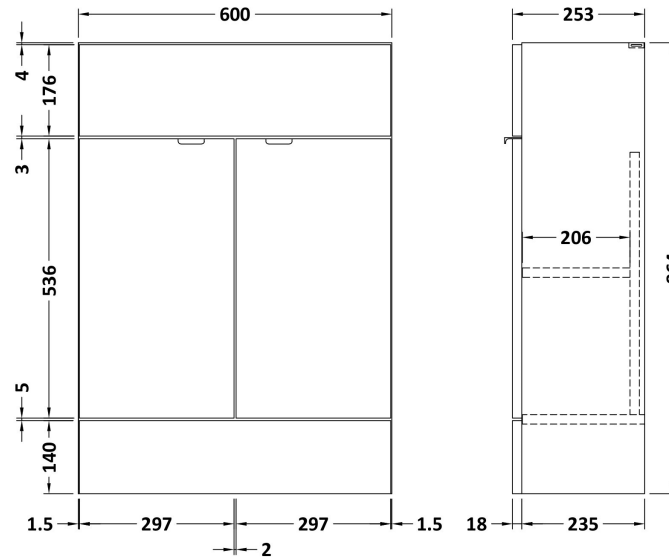

Sales Code: CBI550

Description: 1100 Square Semi Rec Vanity & Wc Unit Lh

Packaging Details

Barcode: 5056211890171

Sales Code: OFF507

Description: 600 Vanity Unit (255mm Deep)

Product Dimensions

Height (mm):	864
Width (mm):	600
Depth (mm):	255
Nett Weight (kg):	17

Packaging Dimensions

Height (mm):	290
Width (mm):	625
Depth (mm):	875
Gross Weight (kg):	17.5

Packaging Data

Box Colour:	Brown Cardboard Box
Box Qty:	1
Label Size:	100 x 50
Label Colour:	White Label
Label Qty:	2

Sales Code: OFF545

Description: 500 Wc Unit (255mm Deep)

Product Dimensions

Height (mm):	864
Width (mm):	500
Depth (mm):	255
Nett Weight (kg):	11.5

Packaging Dimensions

Height (mm):	290
Width (mm):	525
Depth (mm):	875
Gross Weight (kg):	12

Sales Code: PMB613L

Description: 1100 Square S/Recess Polymarble Basin Lh

Product Dimensions

Height (mm):	135
Width (mm):	1103
Depth (mm):	355
Nett Weight (kg):	16

Packaging Dimensions

Height (mm):	190
Width (mm):	420
Depth (mm):	1160
Gross Weight (kg):	16