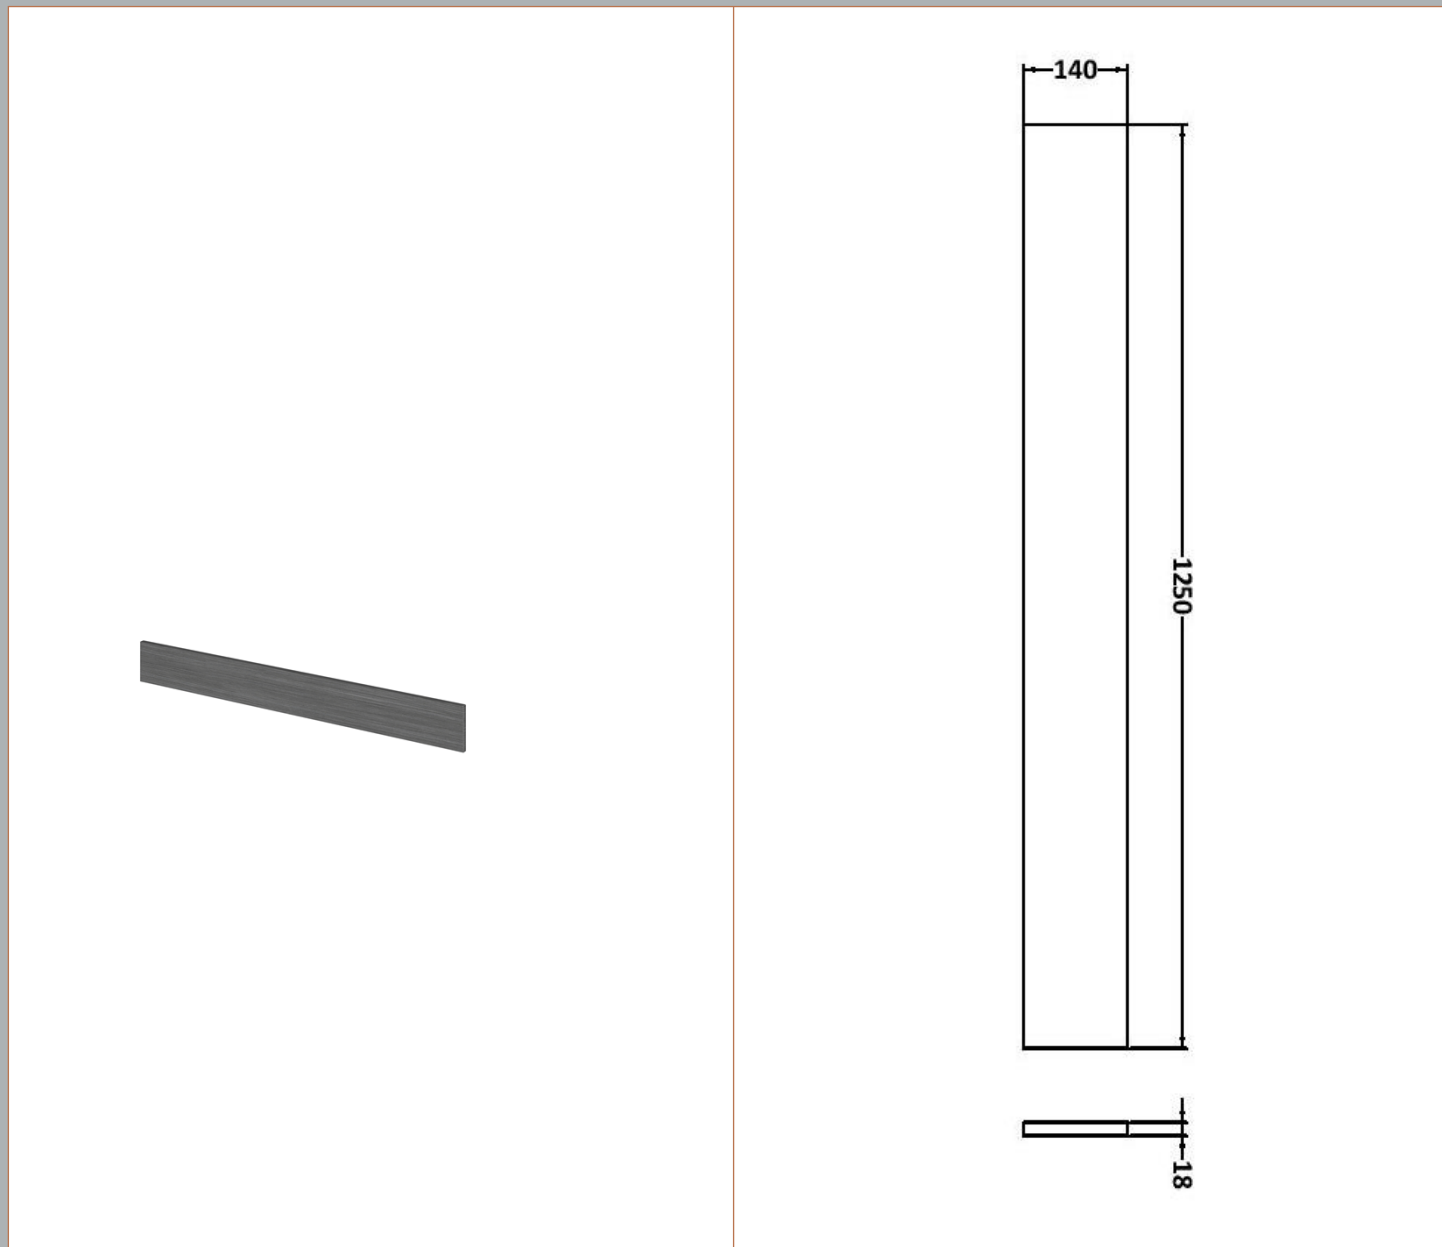

Sales Code: CBI550

Description: 1100 Square Semi Rec Vanity & Wc Unit Lh

Packaging Details

Barcode: 5056211890171

Sales Code: OFF507

Description: 600 Vanity Unit (255mm Deep)

Product Dimensions

Height (mm):	864
Width (mm):	600
Depth (mm):	255
Nett Weight (kg):	17

Sales Code: OFF545

Description: 500 Wc Unit (255mm Deep)

Product Dimensions

Height (mm):	864
Width (mm):	500
Depth (mm):	255
Nett Weight (kg):	11.5

Packaging Dimensions

Height (mm):	290
Width (mm):	525
Depth (mm):	875
Gross Weight (kg):	12

Sales Code: PMB613L

Description: 1100 Square S/Recess Polymarble Basin Lh

Product Dimensions

Height (mm):	135
Width (mm):	1103
Depth (mm):	355
Nett Weight (kg):	16

Packaging Dimensions

Height (mm):	190
Width (mm):	420
Depth (mm):	1160
Gross Weight (kg):	16

Basins: Tap Hole: One Taphole Chain Stay Hole: No
Template: Not Required Waste Type Req: Slotted
Overflow Inc: Yes Overflow Cover: Yes
Inner Bowl Depth (mm): 103mm

Sales Code: OFF591

Description: 1.25M Continuous Plinth (1250X140x18mm)