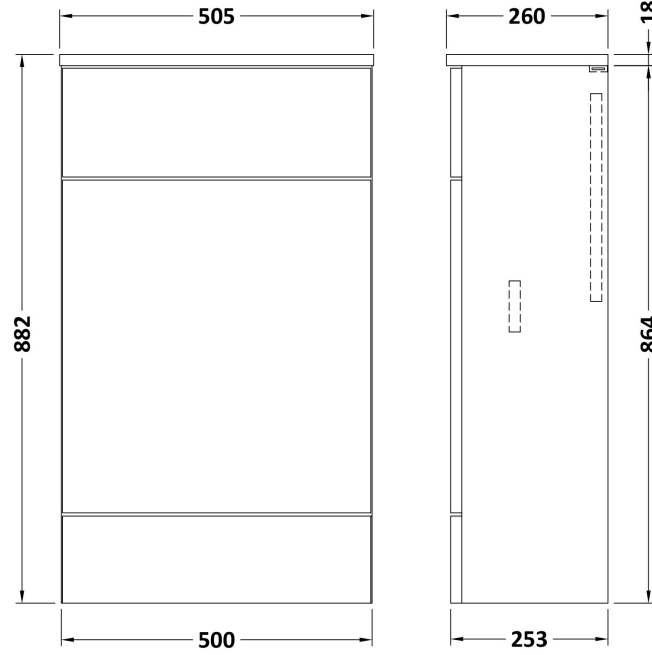

Sales Code: CBI104A

Description: 500 Wc Unit (255mm Deep)

Packaging Details

Barcode: 5056462603070