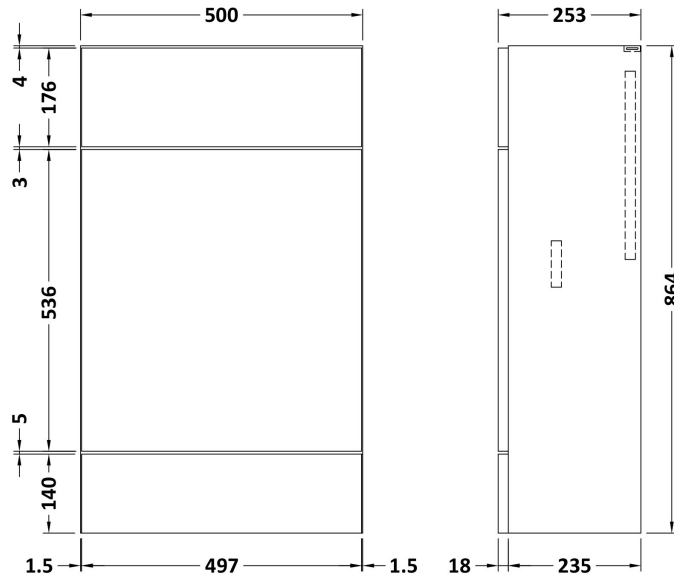

### Product Dimensions

Height (mm):	864
Width (mm):	500
Depth (mm):	255
Nett Weight (kg):	11.5

### Packaging Dimensions

Height (mm):	290
Width (mm):	525
Depth (mm):	875
Gross Weight (kg):	12

### Product Dimensions

Height (mm):	18
Width (mm):	505
Depth (mm):	260
Nett Weight (kg):	2

### Packaging Dimensions

Height (mm):	25
Width (mm):	525
Depth (mm):	280
Gross Weight (kg):	2