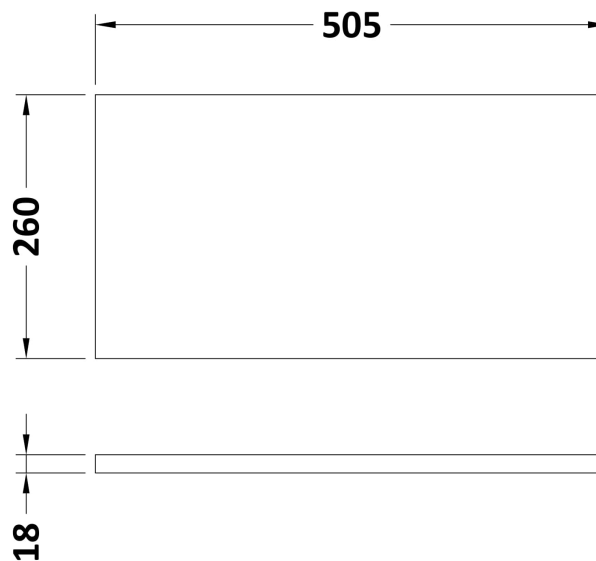

### Product Dimensions

Height (mm):	864
Width (mm):	500
Depth (mm):	255
Nett Weight (kg):	11.5

### Packaging Dimensions

Height (mm):	290
Width (mm):	525
Depth (mm):	875
Gross Weight (kg):	12

### Outer Box Dimensions (If Applicable)

Height (mm):	
Width (mm):	
Depth (mm):	
Gross Weight (kg):	
Barcode:	5055275816752

### Product Dimensions

Height (mm):	18
Width (mm):	505
Depth (mm):	260
Nett Weight (kg):	2