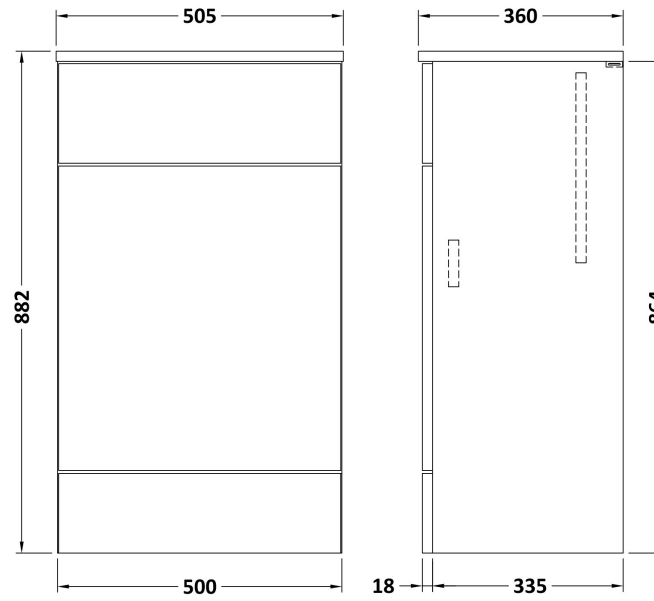

Sales Code: CBI105A

Description: 500 Wc Unit (355mm Deep)

Packaging Details

Barcode: 5056462603087