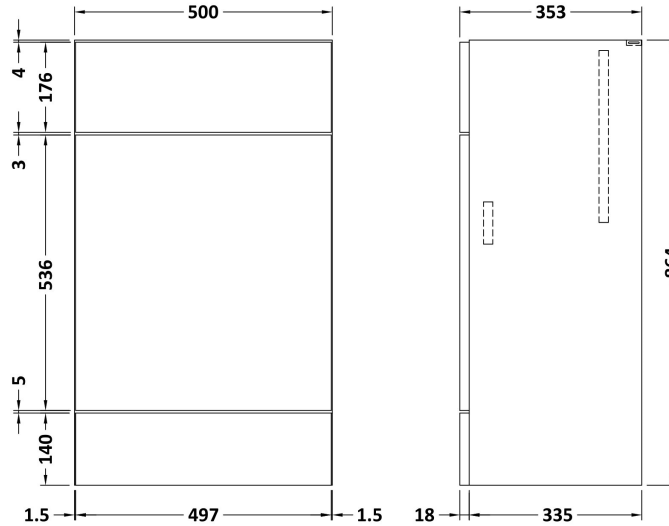

### Product Dimensions

Height (mm):	864
Width (mm):	500
Depth (mm):	355
Nett Weight (kg):	14

### Packaging Dimensions

Height (mm):	375
Width (mm):	520
Depth (mm):	900
Gross Weight (kg):	14.5

### Product Dimensions

Height (mm):	18
Width (mm):	505
Depth (mm):	360
Nett Weight (kg):	2

### Packaging Dimensions

Height (mm):	25
Width (mm):	525
Depth (mm):	380
Gross Weight (kg):	2