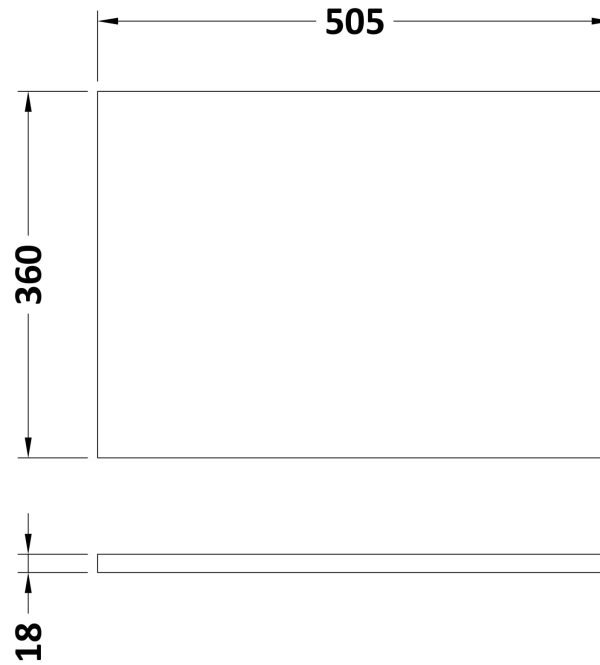

### Product Dimensions

Height (mm):	864
Width (mm):	500
Depth (mm):	355
Nett Weight (kg):	14

### Packaging Dimensions

Height (mm):	375
Width (mm):	520
Depth (mm):	900
Gross Weight (kg):	14.5

### Outer Box Dimensions (If Applicable)

Height (mm):	
Width (mm):	
Depth (mm):	
Gross Weight (kg):	
Barcode:	5055275820223

### Product Dimensions

Height (mm):	18
Width (mm):	505
Depth (mm):	360
Nett Weight (kg):	2