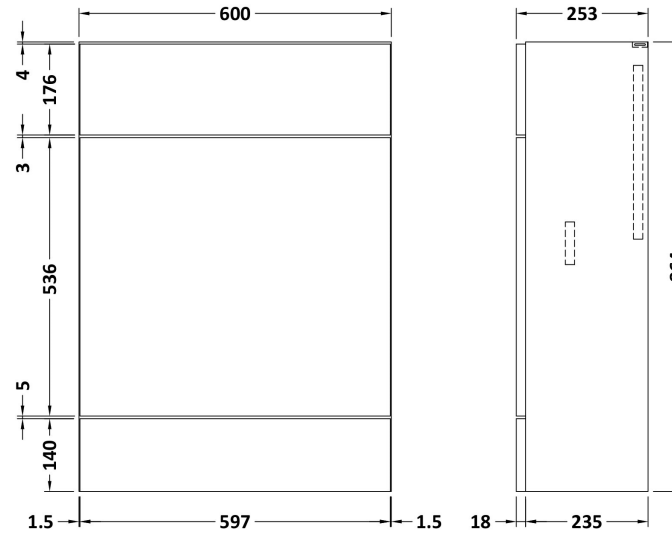

Sales Code: CBI119A

Description: 600 Wc Unit (255mm Deep)

Packaging Details

Barcode: 5056462603094

Sales Code: OFF147

Description: 600 Wc Unit (255mm Deep)

Product Dimensions

Height (mm):	864
Width (mm):	600
Depth (mm):	255
Nett Weight (kg):	14

Packaging Dimensions

Height (mm):	290
Width (mm):	625
Depth (mm):	875
Gross Weight (kg):	14.5

Packaging Data

Box Colour:	Brown Cardboard Box
Box Qty:	1
Label Size:	100 x 50
Label Colour:	Not Applicable
Label Qty:	0

Sales Code: OFF142

Description: 600 Wc Unit Top 605X260

Product Dimensions

Height (mm):	18
Width (mm):	605
Depth (mm):	260
Nett Weight (kg):	2.5

Packaging Dimensions

Height (mm):	25
Width (mm):	625
Depth (mm):	280
Gross Weight (kg):	2.5

Packaging Data

Box Colour:	Brown Cardboard Box
Box Qty:	1
Label Size:	50 x 100
Label Colour:	White Label
Label Qty:	2

Outer Box Dimensions (If Applicable)

Height (mm):	
Width (mm):	
Depth (mm):	
Gross Weight (kg):	
Barcode:	5056462601144