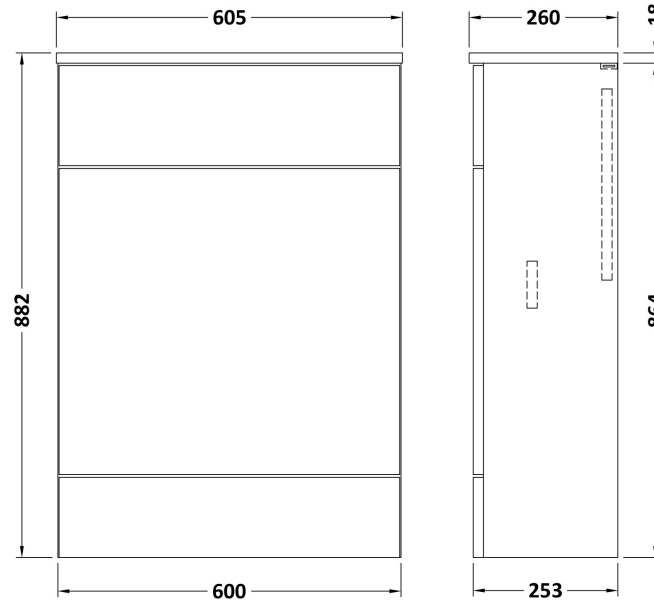

Sales Code: CBI119A

Description: 600 Wc Unit (255mm Deep)

Packaging Details

Barcode: 5056462603094

Sales Code: OFF147

Description: 600 Wc Unit (255mm Deep)

Product Dimensions

Height (mm):	864
Width (mm):	600
Depth (mm):	255
Nett Weight (kg):	14

Packaging Dimensions

Height (mm):	290
Width (mm):	625
Depth (mm):	875
Gross Weight (kg):	14.5

Packaging Data

Box Colour:	Brown Cardboard Box
Box Qty:	1
Label Size:	100 x 50
Label Colour:	Not Applicable
Label Qty:	0

Sales Code: OFF142

Description: 600 Wc Unit Top 605X260

Product Dimensions

Height (mm):	18
Width (mm):	605
Depth (mm):	260
Nett Weight (kg):	2.5

Packaging Dimensions

Height (mm):	25
Width (mm):	625
Depth (mm):	280
Gross Weight (kg):	2.5

Packaging Data

Box Colour:	Brown Cardboard Box
Box Qty:	1
Label Size:	50 x 100
Label Colour:	White Label
Label Qty:	2

Outer Box Dimensions (If Applicable)

Height (mm):	
Width (mm):	
Depth (mm):	
Gross Weight (kg):	
Barcode:	5056462601144