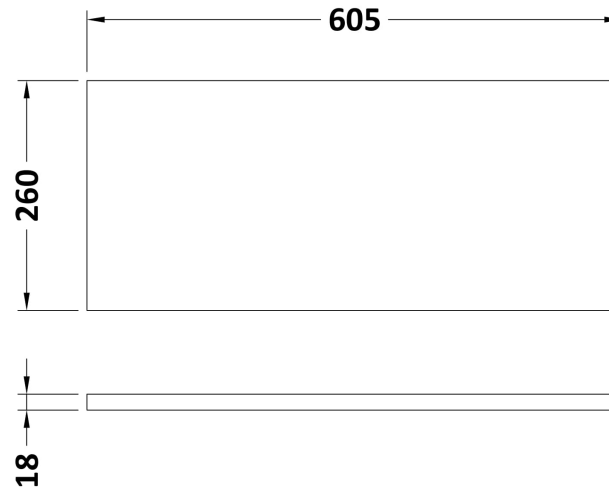

Sales Code: CBI119A

Description: 600 Wc Unit (255mm Deep)

Packaging Details

Barcode: 5056462603094

Sales Code: OFF147

Description: 600 Wc Unit (255mm Deep)

Product Dimensions

Height (mm):	864
Width (mm):	600
Depth (mm):	255
Nett Weight (kg):	14

Packaging Dimensions

Height (mm):	290
Width (mm):	625
Depth (mm):	875
Gross Weight (kg):	14.5

Packaging Data

Box Colour:	Brown Cardboard Box
Box Qty:	1
Label Size:	100 x 50
Label Colour:	Not Applicable
Label Qty:	0

Sales Code: OFF142

Description: 600 Wc Unit Top 605X260

Product Dimensions

Height (mm):	18
Width (mm):	605
Depth (mm):	260
Nett Weight (kg):	2.5

Packaging Dimensions

Height (mm):	25
Width (mm):	625
Depth (mm):	280
Gross Weight (kg):	2.5

Packaging Data

Box Colour:	Brown Cardboard Box
Box Qty:	1
Label Size:	50 x 100
Label Colour:	White Label
Label Qty:	2

Outer Box Dimensions (If Applicable)

Height (mm):	
Width (mm):	
Depth (mm):	
Gross Weight (kg):	
Barcode:	5056462601144