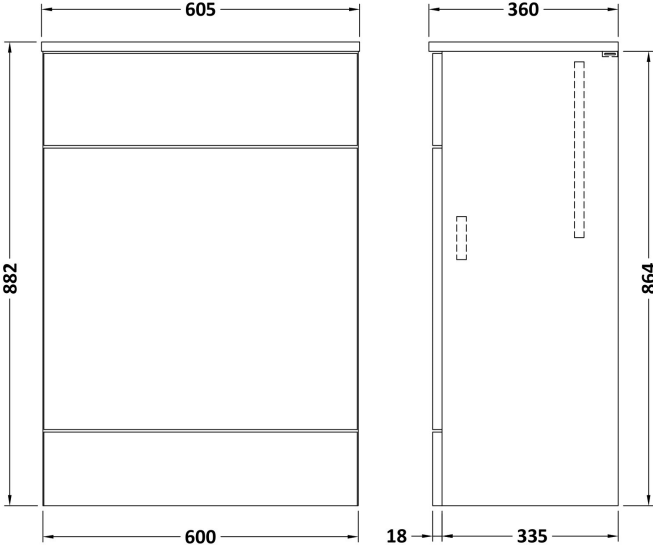

Sales Code: CBI120A

Description: 600 Wc Unit (355mm Deep)

Packaging Details

Barcode: 5056462603100

Sales Code: OFF148

Description: 600 Wc Unit (355mm Deep)

Product Dimensions

Height (mm):	864
Width (mm):	600
Depth (mm):	355
Nett Weight (kg):	15.5

Packaging Dimensions

Height (mm):	375
Width (mm):	620
Depth (mm):	900
Gross Weight (kg):	16

Packaging Data

Box Colour:	Brown Cardboard Box
Box Qty:	1
Label Size:	100 x 50
Label Colour:	Not Applicable
Label Qty:	0

Sales Code: OFF144

Description: 600 Wc Unit Top 605X360

Product Dimensions

Height (mm):	18
Width (mm):	605
Depth (mm):	360
Nett Weight (kg):	2.5

Packaging Dimensions

Height (mm):	25
Width (mm):	625
Depth (mm):	380
Gross Weight (kg):	2.5

Packaging Data

Box Colour:	Brown Cardboard Box
Box Qty:	1
Label Size:	50 x 100
Label Colour:	White Label
Label Qty:	2

Outer Box Dimensions (If Applicable)

Height (mm):	
Width (mm):	
Depth (mm):	
Gross Weight (kg):	
Barcode:	5056462601205