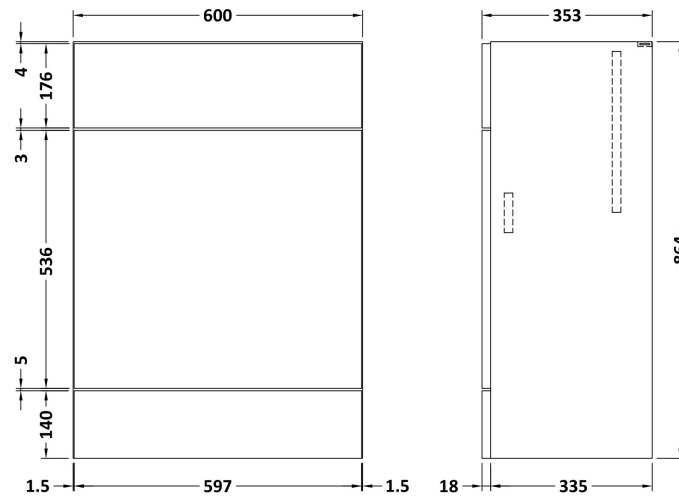

Sales Code: CBI120A

Description: 600 Wc Unit (355mm Deep)

Packaging Details

Barcode: 5056462603100

Sales Code: OFF148

Description: 600 Wc Unit (355mm Deep)

Product Dimensions

Height (mm):	864
Width (mm):	600
Depth (mm):	355
Nett Weight (kg):	15.5

Packaging Dimensions

Height (mm):	375
Width (mm):	620
Depth (mm):	900
Gross Weight (kg):	16

Packaging Data

Box Colour:	Brown Cardboard Box
Box Qty:	1
Label Size:	100 x 50
Label Colour:	Not Applicable
Label Qty:	0

Sales Code: OFF144

Description: 600 Wc Unit Top 605X360

Product Dimensions

Height (mm):	18
Width (mm):	605
Depth (mm):	360
Nett Weight (kg):	2.5

Packaging Dimensions

Height (mm):	25
Width (mm):	625
Depth (mm):	380
Gross Weight (kg):	2.5

Packaging Data

Box Colour:	Brown Cardboard Box
Box Qty:	1
Label Size:	50 x 100
Label Colour:	White Label
Label Qty:	2

Outer Box Dimensions (If Applicable)

Height (mm):	
Width (mm):	
Depth (mm):	
Gross Weight (kg):	
Barcode:	5056462601205