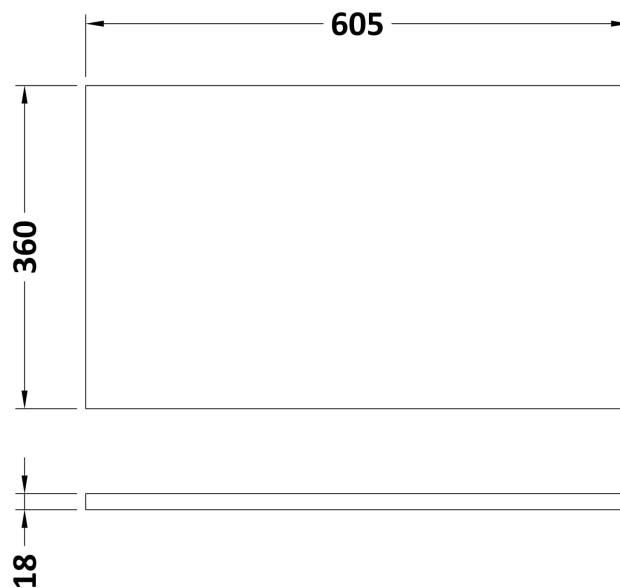

Sales Code: CBI120A

Description: 600 Wc Unit (355mm Deep)

Packaging Details

Barcode: 5056462603100

Sales Code: OFF148

Description: 600 Wc Unit (355mm Deep)

Product Dimensions

Height (mm):	864
Width (mm):	600
Depth (mm):	355
Nett Weight (kg):	15.5

Packaging Dimensions

Height (mm):	375
Width (mm):	620
Depth (mm):	900
Gross Weight (kg):	16

Packaging Data

Box Colour:	Brown Cardboard Box
Box Qty:	1
Label Size:	100 x 50
Label Colour:	Not Applicable
Label Qty:	0

Sales Code: OFF144

Description: 600 Wc Unit Top 605X360

Product Dimensions

Height (mm):	18
Width (mm):	605
Depth (mm):	360
Nett Weight (kg):	2.5

Packaging Dimensions

Height (mm):	25
Width (mm):	625
Depth (mm):	380
Gross Weight (kg):	2.5

Packaging Data

Box Colour:	Brown Cardboard Box
Box Qty:	1
Label Size:	50 x 100
Label Colour:	White Label
Label Qty:	2

Outer Box Dimensions (If Applicable)

Height (mm):	
Width (mm):	
Depth (mm):	
Gross Weight (kg):	
Barcode:	5056462601205