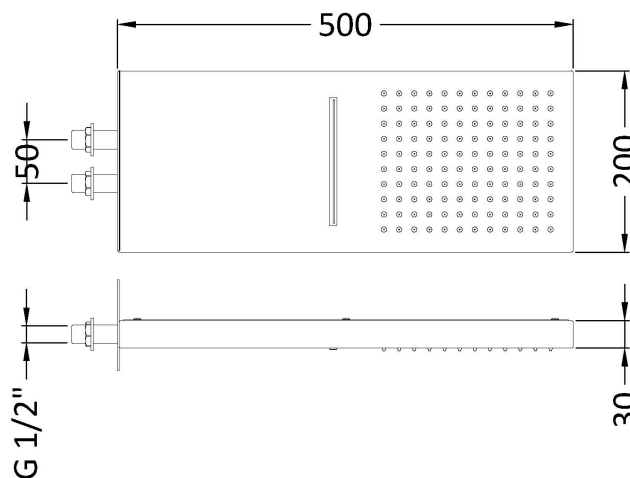

Sales Code: HEAD48

Description: Fixed Head With Waterblade

**Product Dimensions**

Length (mm):	
Width (mm):	200
Height (mm):	100
Depth (mm):	500
Nett Weight (kg):	4.14

**Packaging Dimensions**

Length (mm):	575
Width (mm):	50
Height (mm):	215
Gross Weight (kg):	4.14

**Packaging Data**

Box Colour:	White Cardboard Box
Box Qty:	1
Label Size:	100 x 50
Label Colour:	White Label
Label Qty:	2

**Outer Box Dimensions (If Applicable)**

Length (mm):	
Width (mm):	
Height (mm):	
Depth (mm):	
Gross Weight (kg):	21
Barcode:	5055369013876

**Product Details**

Country of Origin:	China
Fitting Instruction:	No
Product Material:	Stainless Steel
Mount Type:	Wall, Surface
Outlet Elbow Supplied:	No
Easy Clean:	No
Head Included:	Yes
Handset Included:	No
Body Jets Included:	No
No of Body Jets:	Not Applicable
Operating Pressure (bar):	0.5
Valve/Cartridge Type:	Not Applicable
Flow Rates (L/min):	0.1 bar: N/A 0.5 bar: N/A 1 bar: N/A 2 bar: N/A 3 bar: N/A
TMV2 Approved:	No Approval No: N/A
TMV3 Approved:	No Approval No: N/A
WRAS Approved:	No Approval No: N/A
Head Function:	Multiple
Handset Function:	Not Applicable
Body Jet Info:	Not Applicable
Pipe Size:	15 mm (1/2" Bsp)
Pipe Centres:	100mm
Colour/Finish:	Chrome
Hose Included:	Not Applicable
No. of Outlets:	2