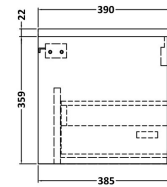

**Sales Code:** JNU1822LBG2

**Description:** 1200 Wh 2-Drawer Vanity & Laminate Top

**Packaging Details**

Barcode: 5056678457368

**Sales Code:** LBG1200

**Description:** Laminate Worktop 1205X390x22mm

**Product Dimensions**

Height (mm):	22
Width (mm):	1205
Depth (mm):	390
Nett Weight (kg):	5

**Packaging Dimensions**

Height (mm):	25
Width (mm):	1215
Depth (mm):	455
Gross Weight (kg):	5

**Packaging Data**

Box Colour:	Brown Cardboard Box
Box Qty:	1
Label Size:	100 x 50
Label Colour:	White Label
Label Qty:	1

### Product Dimensions

Height (mm):	359
Width (mm):	600
Depth (mm):	385
Nett Weight (kg):	13

### Packaging Dimensions

Height (mm):	380
Width (mm):	620
Depth (mm):	405
Gross Weight (kg):	13.5