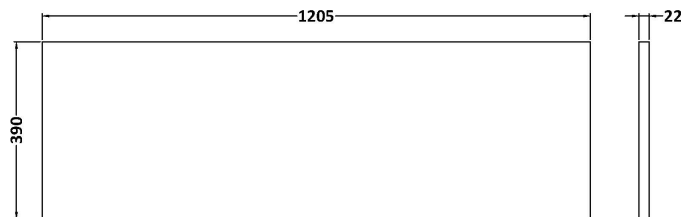

**Sales Code:** JNU1822LBG2

**Description:** 1200 Wh 2-Drawer Vanity & Laminate Top

**Packaging Details**

Barcode: 5056678457368

**Sales Code:** LBG1200

**Description:** Laminate Worktop 1205X390x22mm

**Product Dimensions**

Height (mm):	22
Width (mm):	1205
Depth (mm):	390
Nett Weight (kg):	5

**Packaging Dimensions**

Height (mm):	25
Width (mm):	1215
Depth (mm):	455
Gross Weight (kg):	5

**Packaging Data**

Box Colour:	Brown Cardboard Box
Box Qty:	1
Label Size:	100 x 50
Label Colour:	White Label
Label Qty:	1

### Product Dimensions

Height (mm):	359
Width (mm):	600
Depth (mm):	385
Nett Weight (kg):	13

### Packaging Dimensions

Height (mm):	380
Width (mm):	620
Depth (mm):	405
Gross Weight (kg):	13.5