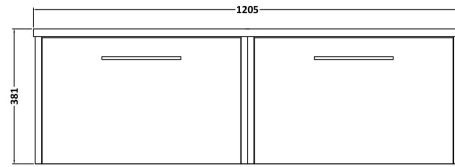

**Sales Code:** JNU1822LBG2

**Description:** 1200 Wh 2-Drawer Vanity & Laminate Top

**Packaging Details**

Barcode: 5056678457368

**Sales Code:** LBG1200

**Description:** Laminate Worktop 1205X390x22mm

**Product Dimensions**

Height (mm):	22
Width (mm):	1205
Depth (mm):	390
Nett Weight (kg):	5

**Packaging Dimensions**

Height (mm):	25
Width (mm):	1215
Depth (mm):	455
Gross Weight (kg):	5

**Packaging Data**

Box Colour:	Brown Cardboard Box
Box Qty:	1
Label Size:	100 x 50
Label Colour:	White Label
Label Qty:	1

### Product Dimensions

Height (mm):	359
Width (mm):	600
Depth (mm):	385
Nett Weight (kg):	13

### Packaging Dimensions

Height (mm):	380
Width (mm):	620
Depth (mm):	405
Gross Weight (kg):	13.5