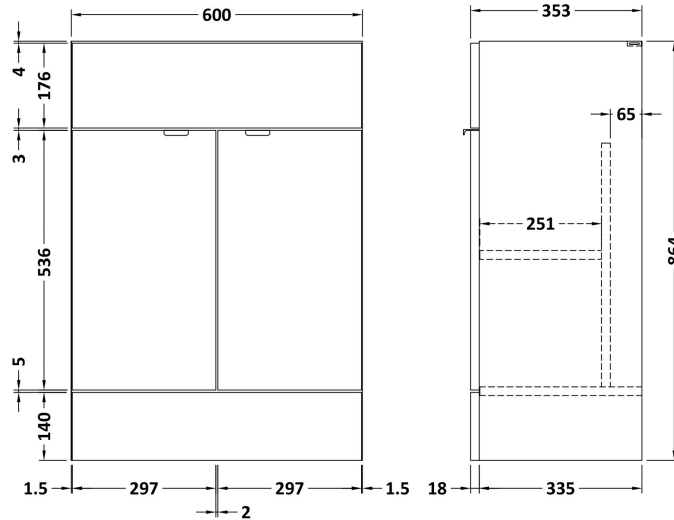

Sales Code: OFF3008

Description: 600 Vanity Unit Full Depth

Product Dimensions

Height (mm):	864
Width (mm):	600
Depth (mm):	355
Nett Weight (kg):	20.5

Packaging Dimensions

Height (mm):	375
Width (mm):	625
Depth (mm):	900
Gross Weight (kg):	21

Packaging Data

Box Colour:	Brown Cardboard Box
Box Qty:	1
Label Size:	100 x 50
Label Colour:	White Label
Label Qty:	2

Outer Box Dimensions (If Applicable)

Height (mm):	
Width (mm):	
Depth (mm):	
Gross Weight (kg):	
Barcode:	5056678436790

Product Details

Country of Origin:	United Kingdom
Fitting Instruction:	No
CE & UKCA:	N/A
FSC Certified Materials:	Yes
Colour:	Bleached Cuneo Oak
Construction Method:	Cam & Wood Dowel
Construction Type:	Rigid
Cabinet Finish:	MFC Textured Woodgrain
Fascia Finish:	MFC Textured Woodgrain
Cabinet Thickness (mm):	18
Fascia Thickness (mm):	18
Drawer Included:	No
Drawer Type:	Not Applicable
No of Shelves:	1
Hinge Type:	95 Degree Clip-On Soft Close
Hinge Included:	Yes
Adjustable Legs:	No
Fixings Included:	Yes
Handle Style:	Contemporary
Waste Shroud:	No
Handle Included:	Yes
Handle Type:	Wrapover