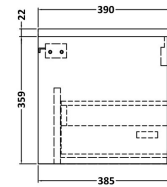

Sales Code: JNU1822LCM2

Description: 1200 Wh 2-Drawer Vanity & Laminate Top

Packaging Details

Barcode: 5056678457375

Sales Code: LCM1200

Description: Laminate Worktop 1205X390x22mm

Product Dimensions

Height (mm):	22
Width (mm):	1205
Depth (mm):	390
Nett Weight (kg):	5

Packaging Dimensions

Height (mm):	25
Width (mm):	1215
Depth (mm):	455
Gross Weight (kg):	5

Packaging Data

Box Colour:	Brown Cardboard Box
Box Qty:	1
Label Size:	100 x 50
Label Colour:	White Label
Label Qty:	1

Outer Box Dimensions (If Applicable)

Height (mm):	
Width (mm):	
Depth (mm):	
Gross Weight (kg):	
Barcode:	5056678449936

Product Details

Country of Origin:	United Kingdom
Fitting Instruction:	No
CE & UKCA:	N/A
FSC Certified Materials:	Yes
Colour:	Carrera Marble
Construction Method:	Not Applicable
Construction Type:	Not Applicable
Cabinet Finish:	Not Applicable
Fascia Finish:	MFC Laminated
Cabinet Thickness (mm):	
Fascia Thickness (mm):	22
Drawer Included:	No
Drawer Type:	Not Applicable
No of Shelves:	0
Hinge Type:	Not Applicable
Hinge Included:	No
Adjustable Legs:	No, Not Required
Fixings Included:	No
Handle Style:	Not Applicable
Waste Shroud:	Not Applicable
Handle Included:	No
Handle Type:	Not Applicable

Sales Code: NPF1822

Description: 600 W/H 1-Drawer Unit (385 Deep)

Product Dimensions

Height (mm):	359
Width (mm):	600
Depth (mm):	385
Nett Weight (kg):	13

Packaging Dimensions

Height (mm):	380
Width (mm):	620
Depth (mm):	405
Gross Weight (kg):	13.5