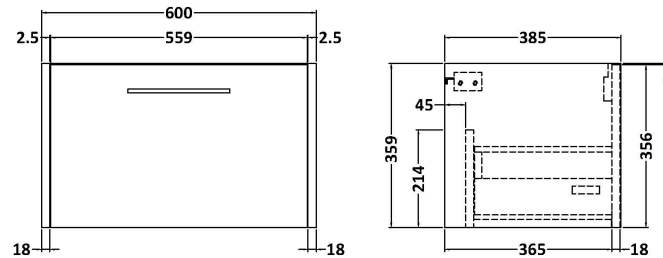

Packaging Dimensions

Height (mm):	25
Width (mm):	1215
Depth (mm):	455
Gross Weight (kg):	5

Packaging Data

Box Colour:	Brown Cardboard Box
Box Qty:	1
Label Size:	100 x 50
Label Colour:	White Label
Label Qty:	1

Outer Box Dimensions (If Applicable)

Height (mm):	
Width (mm):	
Depth (mm):	
Gross Weight (kg):	
Barcode:	5056678449936

Product Details

Country of Origin:	United Kingdom
Fitting Instruction:	No
CE & UKCA:	N/A
FSC Certified Materials:	Yes
Colour:	Carrera Marble
Construction Method:	Not Applicable
Construction Type:	Not Applicable
Cabinet Finish:	Not Applicable
Fascia Finish:	MFC Laminated
Cabinet Thickness (mm):	
Fascia Thickness (mm):	22
Drawer Included:	No
Drawer Type:	Not Applicable
No of Shelves:	0
Hinge Type:	Not Applicable
Hinge Included:	No
Adjustable Legs:	No, Not Required
Fixings Included:	No
Handle Style:	Not Applicable
Waste Shroud:	Not Applicable
Handle Included:	No
Handle Type:	Not Applicable

Sales Code: NPF1822

Description: 600 W/H 1-Drawer Unit (385 Deep)

Product Dimensions

Height (mm):	359
Width (mm):	600
Depth (mm):	385
Nett Weight (kg):	13

Packaging Dimensions

Height (mm):	380
Width (mm):	620
Depth (mm):	405
Gross Weight (kg):	13.5

Packaging Data

Box Colour:	Brown Cardboard Box
Box Qty:	1
Label Size:	50 x 100
Label Colour:	White Label
Label Qty:	2

Outer Box Dimensions (If Applicable)

Height (mm):	
Width (mm):	
Depth (mm):	
Gross Weight (kg):	
Barcode:	5056462657172