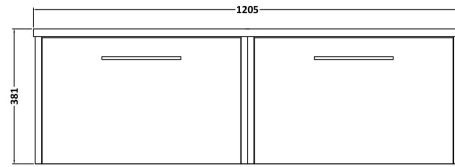

Sales Code: JNU1822LCM2

Description: 1200 Wh 2-Drawer Vanity & Laminate Top

Packaging Details

Barcode: 5056678457375

Sales Code: LCM1200

Description: Laminate Worktop 1205X390x22mm

Product Dimensions

Height (mm):	22
Width (mm):	1205
Depth (mm):	390
Nett Weight (kg):	5

Packaging Dimensions

Height (mm):	25
Width (mm):	1215
Depth (mm):	455
Gross Weight (kg):	5

Packaging Data

Box Colour:	Brown Cardboard Box
Box Qty:	1
Label Size:	100 x 50
Label Colour:	White Label
Label Qty:	1

Outer Box Dimensions (If Applicable)

Height (mm):	
Width (mm):	
Depth (mm):	
Gross Weight (kg):	
Barcode:	5056678449936

Product Details

Country of Origin:	United Kingdom
Fitting Instruction:	No
CE & UKCA:	N/A
FSC Certified Materials:	Yes
Colour:	Carrera Marble
Construction Method:	Not Applicable
Construction Type:	Not Applicable
Cabinet Finish:	Not Applicable
Fascia Finish:	MFC Laminated
Cabinet Thickness (mm):	
Fascia Thickness (mm):	22
Drawer Included:	No
Drawer Type:	Not Applicable
No of Shelves:	0
Hinge Type:	Not Applicable
Hinge Included:	No
Adjustable Legs:	No, Not Required
Fixings Included:	No
Handle Style:	Not Applicable
Waste Shroud:	Not Applicable
Handle Included:	No
Handle Type:	Not Applicable

Sales Code: NPF1822

Description: 600 W/H 1-Drawer Unit (385 Deep)

Product Dimensions

Height (mm):	359
Width (mm):	600
Depth (mm):	385
Nett Weight (kg):	13

Packaging Dimensions

Height (mm):	380
Width (mm):	620
Depth (mm):	405
Gross Weight (kg):	13.5