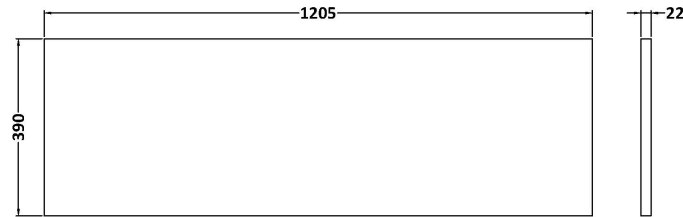

Sales Code: JNU1822LCM2

Description: 1200 Wh 2-Drawer Vanity & Laminate Top

Packaging Details

Barcode: 5056678457375

Sales Code: LCM1200

Description: Laminate Worktop 1205X390x22mm

Product Dimensions

Height (mm):	22
Width (mm):	1205
Depth (mm):	390
Nett Weight (kg):	5

Packaging Dimensions

Height (mm):	25
Width (mm):	1215
Depth (mm):	455
Gross Weight (kg):	5

Packaging Data

Box Colour:	Brown Cardboard Box
Box Qty:	1
Label Size:	100 x 50
Label Colour:	White Label
Label Qty:	1

Sales Code: NPF1822

Description: 600 W/H 1-Drawer Unit (385 Deep)

Product Dimensions

Height (mm):	359
Width (mm):	600
Depth (mm):	385
Nett Weight (kg):	13

Packaging Dimensions

Height (mm):	380
Width (mm):	620
Depth (mm):	405
Gross Weight (kg):	13.5

Packaging Data

Box Colour:	Brown Cardboard Box
Box Qty:	1
Label Size:	50 x 100
Label Colour:	White Label
Label Qty:	2

Outer Box Dimensions (If Applicable)

Height (mm):	
Width (mm):	
Depth (mm):	
Gross Weight (kg):	
Barcode:	5056462657172