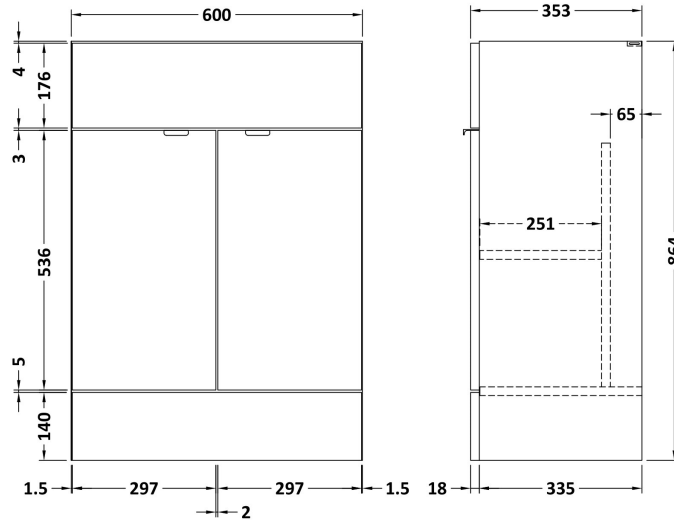

Packaging Dimensions

Height (mm):	655
Width (mm):	420
Depth (mm):	200
Gross Weight (kg):	10

Packaging Data

Box Colour:	Brown Cardboard Box - Printed
Box Qty:	1
Label Size:	100 x 50
Label Colour:	White Label
Label Qty:	2

Outer Box Dimensions (If Applicable)

Height (mm):	
Width (mm):	
Depth (mm):	
Gross Weight (kg):	
Barcode:	5056211875833

Product Details

Country of Origin:	China
Fitting Instruction:	No
Certification: CE & UKCA:	No
WRAS:	N/A
WRAS No:	N/A
Product Material:	Vitreous China
Fixing Supplied:	No

Sales Code: OFF3008

Description: 600 Vanity Unit Full Depth

Product Dimensions

Height (mm):	864
Width (mm):	600
Depth (mm):	355
Nett Weight (kg):	20.5

Packaging Dimensions

Height (mm):	375
Width (mm):	625
Depth (mm):	900
Gross Weight (kg):	21

Packaging Data

Box Colour:	Brown Cardboard Box
Box Qty:	1
Label Size:	100 x 50
Label Colour:	White Label
Label Qty:	2

Outer Box Dimensions (If Applicable)

Height (mm):	
Width (mm):	
Depth (mm):	
Gross Weight (kg):	
Barcode:	5056678436790