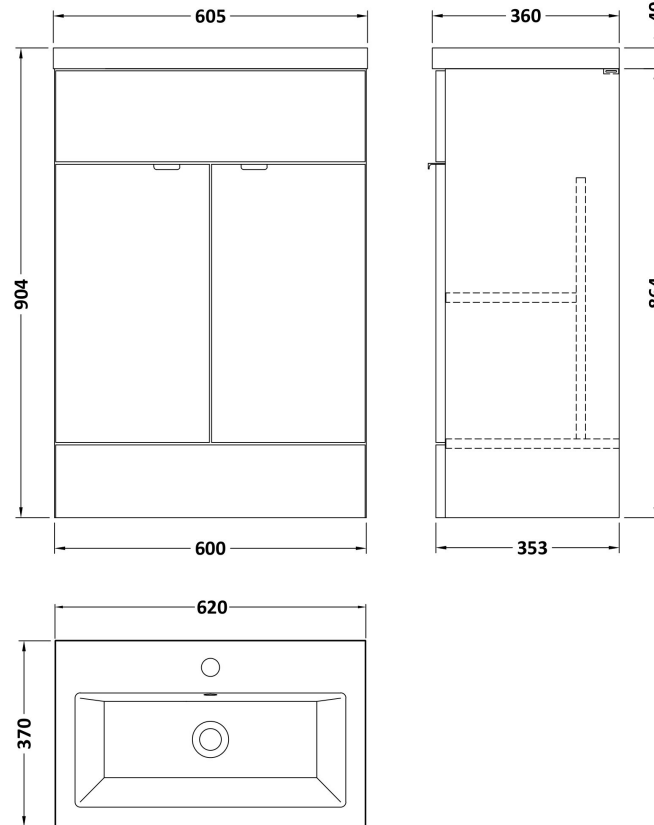

Sales Code: CBI3007A

Description: 600mm Fd Vanity Unit & Basin

Packaging Details

Barcode: 5056678453391

Sales Code: CBM313

Description: Ceramic Rear Tap Basin 605X360

Product Dimensions

Height (mm):	150
Width (mm):	610
Depth (mm):	370
Nett Weight (kg):	10

Packaging Dimensions

Height (mm):	655
Width (mm):	420
Depth (mm):	200
Gross Weight (kg):	10

Packaging Data

Box Colour:	Brown Cardboard Box - Printed
Box Qty:	1
Label Size:	100 x 50
Label Colour:	White Label
Label Qty:	2

Outer Box Dimensions (If Applicable)

Height (mm):	
Width (mm):	
Depth (mm):	
Gross Weight (kg):	
Barcode:	5056211875833

Product Details

Country of Origin:	China
Fitting Instruction:	No
Certification: CE & UKCA:	No
WRAS:	N/A
WRAS No:	N/A
Product Material:	Vitreous China
Fixing Supplied:	No

Sales Code: OFF3008

Description: 600 Vanity Unit Full Depth

Product Dimensions

Height (mm):	864
Width (mm):	600
Depth (mm):	355
Nett Weight (kg):	20.5

Packaging Dimensions

Height (mm):	375
Width (mm):	625
Depth (mm):	900
Gross Weight (kg):	21