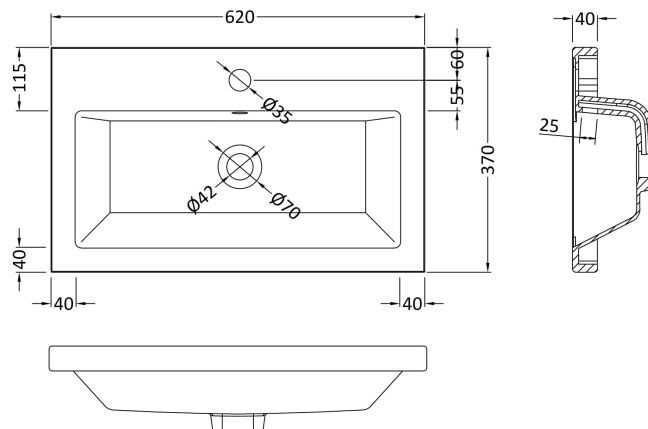

Sales Code: CBI3007A

Description: 600mm Fd Vanity Unit & Basin

Packaging Details

Barcode: 5056678453391

Sales Code: CBM313

Description: Ceramic Rear Tap Basin 605X360

Product Dimensions

Height (mm):	150
Width (mm):	610
Depth (mm):	370
Nett Weight (kg):	10

Packaging Dimensions

Height (mm):	655
Width (mm):	420
Depth (mm):	200
Gross Weight (kg):	10

Packaging Data

Box Colour:	Brown Cardboard Box - Printed
Box Qty:	1
Label Size:	100 x 50
Label Colour:	White Label
Label Qty:	2

Outer Box Dimensions (If Applicable)

Height (mm):	
Width (mm):	
Depth (mm):	
Gross Weight (kg):	
Barcode:	5056211875833

Product Details

Country of Origin:	China
Fitting Instruction:	No
Certification: CE & UKCA:	No
WRAS:	N/A
WRAS No:	N/A
Product Material:	Vitreous China
Fixing Supplied:	No

Sales Code: OFF3008

Description: 600 Vanity Unit Full Depth

Product Dimensions

Height (mm):	864
Width (mm):	600
Depth (mm):	355
Nett Weight (kg):	20.5

Packaging Dimensions

Height (mm):	375
Width (mm):	625
Depth (mm):	900
Gross Weight (kg):	21