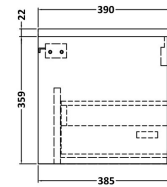

**Sales Code:** JNU2222LBG2

**Description:** 1200 Wh 2-Drawer Vanity & Laminate Top

**Packaging Details**

Barcode: 5056678457481

**Sales Code:** LBG1200

**Description:** Laminate Worktop 1205X390x22mm

**Product Dimensions**

Height (mm):	22
Width (mm):	1205
Depth (mm):	390
Nett Weight (kg):	5

**Packaging Dimensions**

Height (mm):	25
Width (mm):	1215
Depth (mm):	455
Gross Weight (kg):	5

**Packaging Data**

Box Colour:	Brown Cardboard Box
Box Qty:	1
Label Size:	100 x 50
Label Colour:	White Label
Label Qty:	1

### Product Dimensions

Height (mm):	359
Width (mm):	600
Depth (mm):	385
Nett Weight (kg):	13

### Packaging Dimensions

Height (mm):	380
Width (mm):	620
Depth (mm):	405
Gross Weight (kg):	13.5