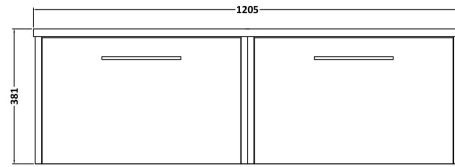

**Sales Code:** JNU2222LBG2

**Description:** 1200 Wh 2-Drawer Vanity & Laminate Top

**Packaging Details**

Barcode: 5056678457481

**Sales Code:** LBG1200

**Description:** Laminate Worktop 1205X390x22mm

**Product Dimensions**

Height (mm):	22
Width (mm):	1205
Depth (mm):	390
Nett Weight (kg):	5

**Packaging Dimensions**

Height (mm):	25
Width (mm):	1215
Depth (mm):	455
Gross Weight (kg):	5

**Packaging Data**

Box Colour:	Brown Cardboard Box
Box Qty:	1
Label Size:	100 x 50
Label Colour:	White Label
Label Qty:	1

### Product Dimensions

Height (mm):	359
Width (mm):	600
Depth (mm):	385
Nett Weight (kg):	13

### Packaging Dimensions

Height (mm):	380
Width (mm):	620
Depth (mm):	405
Gross Weight (kg):	13.5