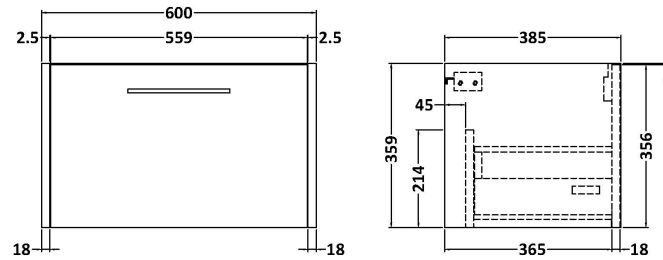

Height (mm):	22
Width (mm):	1205
Depth (mm):	390
Nett Weight (kg):	5

**Packaging Dimensions**

Height (mm):	25
Width (mm):	1215
Depth (mm):	455
Gross Weight (kg):	5

**Packaging Data**

Box Colour:	Brown Cardboard Box
Box Qty:	1
Label Size:	100 x 50
Label Colour:	White Label
Label Qty:	1

**Outer Box Dimensions (If Applicable)**

Height (mm):	
Width (mm):	
Depth (mm):	
Gross Weight (kg):	
Barcode:	5056678449912

**Product Details**

Country of Origin:	United Kingdom
Fitting Instruction:	No
CE & UKCA:	N/A
FSC Certified Materials:	Yes
Colour:	Bellato Grey
Construction Method:	Not Applicable
Construction Type:	Not Applicable
Cabinet Finish:	Not Applicable
Fascia Finish:	MFC Laminated
Cabinet Thickness (mm):	
Fascia Thickness (mm):	22
Drawer Included:	No
Drawer Type:	Not Applicable
No of Shelves:	0
Hinge Type:	Not Applicable
Hinge Included:	No
Adjustable Legs:	No, Not Required
Fixings Included:	No
Handle Style:	Not Applicable
Waste Shroud:	Not Applicable
Handle Included:	No
Handle Type:	Not Applicable

### Product Dimensions

Height (mm):	359
Width (mm):	600
Depth (mm):	385
Nett Weight (kg):	13

### Packaging Dimensions

Height (mm):	380
Width (mm):	620
Depth (mm):	405
Gross Weight (kg):	13.5