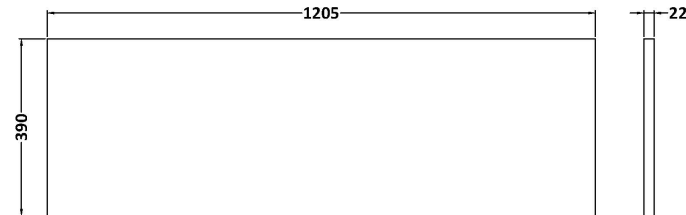

Sales Code: LBG1200

Description: Laminate Worktop 1205X390x22mm

Product Dimensions

Height (mm):	22
Width (mm):	1205
Depth (mm):	390
Nett Weight (kg):	5

Packaging Dimensions

Height (mm):	25
Width (mm):	1215
Depth (mm):	455
Gross Weight (kg):	5

Packaging Data

Box Colour:	Brown Cardboard Box
Box Qty:	1
Label Size:	100 x 50
Label Colour:	White Label
Label Qty:	1

Outer Box Dimensions (If Applicable)

Height (mm):	
Width (mm):	
Depth (mm):	
Gross Weight (kg):	
Barcode:	5056678449912

Product Details

Country of Origin:	United Kingdom
Fitting Instruction:	No
CE & UKCA:	N/A
FSC Certified Materials:	Yes
Colour:	Bellato Grey
Construction Method:	Not Applicable
Construction Type:	Not Applicable
Cabinet Finish:	Not Applicable
Fascia Finish:	MFC Laminated
Cabinet Thickness (mm):	
Fascia Thickness (mm):	22
Drawer Included:	No
Drawer Type:	Not Applicable
No of Shelves:	0
Hinge Type:	Not Applicable
Hinge Included:	No
Adjustable Legs:	No, Not Required
Fixings Included:	No
Handle Style:	Not Applicable
Waste Shroud:	Not Applicable
Handle Included:	No
Handle Type:	Not Applicable