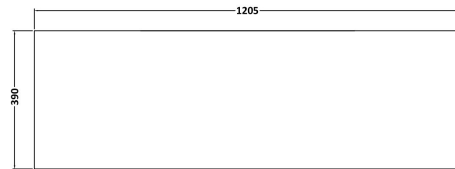

**Sales Code:** JNU2222LBG2

**Description:** 1200 Wh 2-Drawer Vanity & Laminate Top

**Packaging Details**

Barcode: 5056678457481

**Sales Code:** LBG1200

**Description:** Laminate Worktop 1205X390x22mm

**Product Dimensions**

Height (mm):	22
Width (mm):	1205
Depth (mm):	390
Nett Weight (kg):	5

**Packaging Dimensions**

Height (mm):	25
Width (mm):	1215
Depth (mm):	455
Gross Weight (kg):	5

**Packaging Data**

Box Colour:	Brown Cardboard Box
Box Qty:	1
Label Size:	100 x 50
Label Colour:	White Label
Label Qty:	1

### Product Dimensions

Height (mm):	359
Width (mm):	600
Depth (mm):	385
Nett Weight (kg):	13

### Packaging Dimensions

Height (mm):	380
Width (mm):	620
Depth (mm):	405
Gross Weight (kg):	13.5