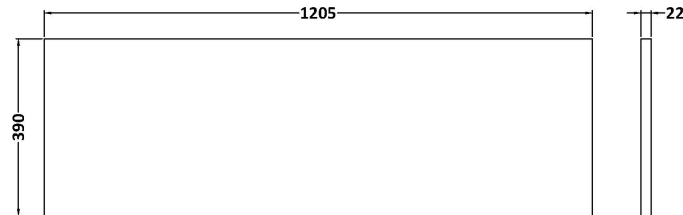

Sales Code: JNU2222LCM2

Description: 1200 Wh 2-Drawer Vanity & Laminate Top

Packaging Details

Barcode: 5056678457498

Sales Code: LCM1200

Description: Laminate Worktop 1205X390x22mm

Product Dimensions

Height (mm):	22
Width (mm):	1205
Depth (mm):	390
Nett Weight (kg):	5

Packaging Dimensions

Height (mm):	25
Width (mm):	1215
Depth (mm):	455
Gross Weight (kg):	5

Packaging Data

Box Colour:	Brown Cardboard Box
Box Qty:	1
Label Size:	100 x 50
Label Colour:	White Label
Label Qty:	1

Sales Code: NPF2222

Description: 600 W/H 1-Drawer Unit (385 Deep)

Product Dimensions

Height (mm):	359
Width (mm):	600
Depth (mm):	385
Nett Weight (kg):	13

Packaging Dimensions

Height (mm):	380
Width (mm):	620
Depth (mm):	405
Gross Weight (kg):	13.5

Packaging Data

Box Colour:	Brown Cardboard Box
Box Qty:	1
Label Size:	50 x 100
Label Colour:	White Label
Label Qty:	2

Outer Box Dimensions (If Applicable)

Height (mm):	
Width (mm):	
Depth (mm):	
Gross Weight (kg):	
Barcode:	5056462657141