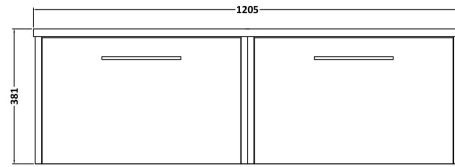

Sales Code: JNU2222LCM2

Description: 1200 Wh 2-Drawer Vanity & Laminate Top

Packaging Details

Barcode: 5056678457498

Sales Code: LCM1200

Description: Laminate Worktop 1205X390x22mm

Product Dimensions

Height (mm):	22
Width (mm):	1205
Depth (mm):	390
Nett Weight (kg):	5

Packaging Dimensions

Height (mm):	25
Width (mm):	1215
Depth (mm):	455
Gross Weight (kg):	5

Packaging Data

Box Colour:	Brown Cardboard Box
Box Qty:	1
Label Size:	100 x 50
Label Colour:	White Label
Label Qty:	1

Outer Box Dimensions (If Applicable)

Height (mm):	
Width (mm):	
Depth (mm):	
Gross Weight (kg):	
Barcode:	5056678449936

Product Details

Country of Origin:	United Kingdom
Fitting Instruction:	No
CE & UKCA:	N/A
FSC Certified Materials:	Yes
Colour:	Carrera Marble
Construction Method:	Not Applicable
Construction Type:	Not Applicable
Cabinet Finish:	Not Applicable
Fascia Finish:	MFC Laminated
Cabinet Thickness (mm):	
Fascia Thickness (mm):	22
Drawer Included:	No
Drawer Type:	Not Applicable
No of Shelves:	0
Hinge Type:	Not Applicable
Hinge Included:	No
Adjustable Legs:	No, Not Required
Fixings Included:	No
Handle Style:	Not Applicable
Waste Shroud:	Not Applicable
Handle Included:	No
Handle Type:	Not Applicable

Sales Code: NPF2222

Description: 600 W/H 1-Drawer Unit (385 Deep)

Product Dimensions

Height (mm):	359
Width (mm):	600
Depth (mm):	385
Nett Weight (kg):	13

Packaging Dimensions

Height (mm):	380
Width (mm):	620
Depth (mm):	405
Gross Weight (kg):	13.5