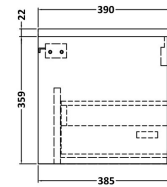

Sales Code: JNU2222LCM2

Description: 1200 Wh 2-Drawer Vanity & Laminate Top

Packaging Details

Barcode: 5056678457498

Sales Code: LCM1200

Description: Laminate Worktop 1205X390x22mm

Product Dimensions

Height (mm):	22
Width (mm):	1205
Depth (mm):	390
Nett Weight (kg):	5

Packaging Dimensions

Height (mm):	25
Width (mm):	1215
Depth (mm):	455
Gross Weight (kg):	5

Packaging Data

Box Colour:	Brown Cardboard Box
Box Qty:	1
Label Size:	100 x 50
Label Colour:	White Label
Label Qty:	1

Outer Box Dimensions (If Applicable)

Height (mm):	
Width (mm):	
Depth (mm):	
Gross Weight (kg):	
Barcode:	5056678449936

Product Details

Country of Origin:	United Kingdom
Fitting Instruction:	No
CE & UKCA:	N/A
FSC Certified Materials:	Yes
Colour:	Carrera Marble
Construction Method:	Not Applicable
Construction Type:	Not Applicable
Cabinet Finish:	Not Applicable
Fascia Finish:	MFC Laminated
Cabinet Thickness (mm):	
Fascia Thickness (mm):	22
Drawer Included:	No
Drawer Type:	Not Applicable
No of Shelves:	0
Hinge Type:	Not Applicable
Hinge Included:	No
Adjustable Legs:	No, Not Required
Fixings Included:	No
Handle Style:	Not Applicable
Waste Shroud:	Not Applicable
Handle Included:	No
Handle Type:	Not Applicable

Sales Code: NPF2222

Description: 600 W/H 1-Drawer Unit (385 Deep)

Product Dimensions

Height (mm):	359
Width (mm):	600
Depth (mm):	385
Nett Weight (kg):	13

Packaging Dimensions

Height (mm):	380
Width (mm):	620
Depth (mm):	405
Gross Weight (kg):	13.5