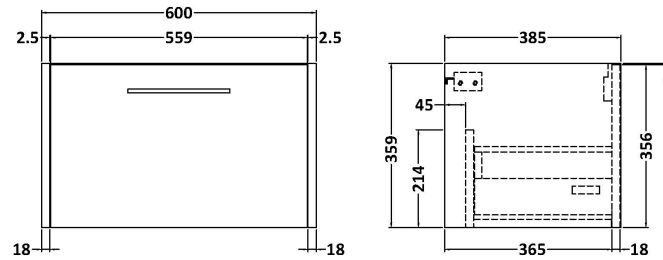

Packaging Dimensions

Height (mm):	25
Width (mm):	1215
Depth (mm):	455
Gross Weight (kg):	5

Packaging Data

Box Colour:	Brown Cardboard Box
Box Qty:	1
Label Size:	100 x 50
Label Colour:	White Label
Label Qty:	1

Outer Box Dimensions (If Applicable)

Height (mm):	
Width (mm):	
Depth (mm):	
Gross Weight (kg):	
Barcode:	5056678449936

Product Details

Country of Origin:	United Kingdom
Fitting Instruction:	No
CE & UKCA:	N/A
FSC Certified Materials:	Yes
Colour:	Carrera Marble
Construction Method:	Not Applicable
Construction Type:	Not Applicable
Cabinet Finish:	Not Applicable
Fascia Finish:	MFC Laminated
Cabinet Thickness (mm):	
Fascia Thickness (mm):	22
Drawer Included:	No
Drawer Type:	Not Applicable
No of Shelves:	0
Hinge Type:	Not Applicable
Hinge Included:	No
Adjustable Legs:	No, Not Required
Fixings Included:	No
Handle Style:	Not Applicable
Waste Shroud:	Not Applicable
Handle Included:	No
Handle Type:	Not Applicable

Sales Code: NPF2222

Description: 600 W/H 1-Drawer Unit (385 Deep)

Product Dimensions

Height (mm):	359
Width (mm):	600
Depth (mm):	385
Nett Weight (kg):	13

Packaging Dimensions

Height (mm):	380
Width (mm):	620
Depth (mm):	405
Gross Weight (kg):	13.5

Packaging Data

Box Colour:	Brown Cardboard Box
Box Qty:	1
Label Size:	50 x 100
Label Colour:	White Label
Label Qty:	2

Outer Box Dimensions (If Applicable)

Height (mm):	
Width (mm):	
Depth (mm):	
Gross Weight (kg):	
Barcode:	5056462657141