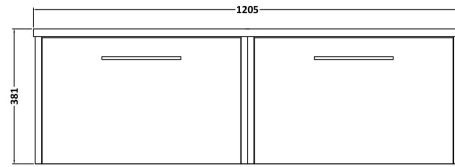

Sales Code: JNU2322LBG2

Description: 1200 Wh 2-Drawer Vanity & Laminate Top

Packaging Details

Barcode: 5056678457603

Sales Code: LBG1200

Description: Laminate Worktop 1205X390x22mm

Product Dimensions

Height (mm):	22
Width (mm):	1205
Depth (mm):	390
Nett Weight (kg):	5

Packaging Dimensions

Height (mm):	25
Width (mm):	1215
Depth (mm):	455
Gross Weight (kg):	5

Packaging Data

Box Colour:	Brown Cardboard Box
Box Qty:	1
Label Size:	100 x 50
Label Colour:	White Label
Label Qty:	1

Outer Box Dimensions (If Applicable)

Height (mm):	
Width (mm):	
Depth (mm):	
Gross Weight (kg):	
Barcode:	5056678449912

Product Details

Country of Origin:	United Kingdom
Fitting Instruction:	No
CE & UKCA:	N/A
FSC Certified Materials:	Yes
Colour:	Bellato Grey
Construction Method:	Not Applicable
Construction Type:	Not Applicable
Cabinet Finish:	Not Applicable
Fascia Finish:	MFC Laminated
Cabinet Thickness (mm):	
Fascia Thickness (mm):	22
Drawer Included:	No
Drawer Type:	Not Applicable
No of Shelves:	0
Hinge Type:	Not Applicable
Hinge Included:	No
Adjustable Legs:	No, Not Required
Fixings Included:	No
Handle Style:	Not Applicable
Waste Shroud:	Not Applicable
Handle Included:	No
Handle Type:	Not Applicable

Sales Code: NPF2322

Description: 600 W/H 1-Drawer Unit (385 Deep)

Product Dimensions

Height (mm):	359
Width (mm):	600
Depth (mm):	385
Nett Weight (kg):	13

Packaging Dimensions

Height (mm):	380
Width (mm):	620
Depth (mm):	405
Gross Weight (kg):	13.5