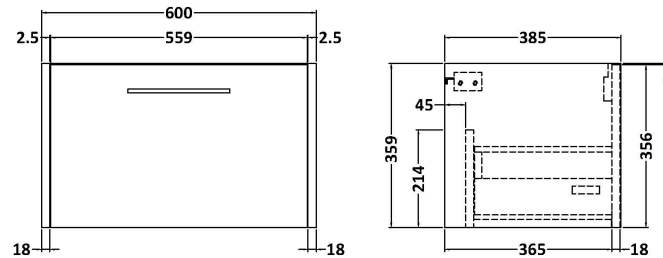

Packaging Dimensions

Height (mm):	25
Width (mm):	1215
Depth (mm):	455
Gross Weight (kg):	5

Packaging Data

Box Colour:	Brown Cardboard Box
Box Qty:	1
Label Size:	100 x 50
Label Colour:	White Label
Label Qty:	1

Outer Box Dimensions (If Applicable)

Height (mm):	
Width (mm):	
Depth (mm):	
Gross Weight (kg):	
Barcode:	5056678449912

Product Details

Country of Origin:	United Kingdom
Fitting Instruction:	No
CE & UKCA:	N/A
FSC Certified Materials:	Yes
Colour:	Bellato Grey
Construction Method:	Not Applicable
Construction Type:	Not Applicable
Cabinet Finish:	Not Applicable
Fascia Finish:	MFC Laminated
Cabinet Thickness (mm):	
Fascia Thickness (mm):	22
Drawer Included:	No
Drawer Type:	Not Applicable
No of Shelves:	0
Hinge Type:	Not Applicable
Hinge Included:	No
Adjustable Legs:	No, Not Required
Fixings Included:	No
Handle Style:	Not Applicable
Waste Shroud:	Not Applicable
Handle Included:	No
Handle Type:	Not Applicable

Sales Code: NPF2322

Description: 600 W/H 1-Drawer Unit (385 Deep)

Product Dimensions

Height (mm):	359
Width (mm):	600
Depth (mm):	385
Nett Weight (kg):	13

Packaging Dimensions

Height (mm):	380
Width (mm):	620
Depth (mm):	405
Gross Weight (kg):	13.5

Packaging Data

Box Colour:	Brown Cardboard Box
Box Qty:	1
Label Size:	50 x 100
Label Colour:	White Label
Label Qty:	2

Outer Box Dimensions (If Applicable)

Height (mm):	
Width (mm):	
Depth (mm):	
Gross Weight (kg):	
Barcode:	5056462657158