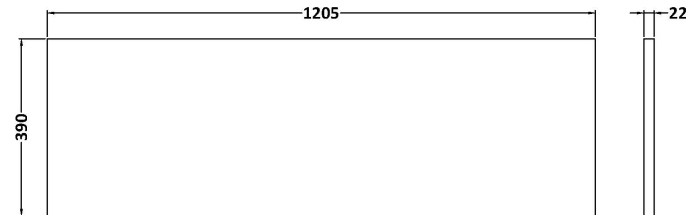

Sales Code: JNU2322LBG2

Description: 1200 Wh 2-Drawer Vanity & Laminate Top

Packaging Details

Barcode: 5056678457603

Sales Code: LBG1200

Description: Laminate Worktop 1205X390x22mm

Product Dimensions

Height (mm):	22
Width (mm):	1205
Depth (mm):	390
Nett Weight (kg):	5

Packaging Dimensions

Height (mm):	25
Width (mm):	1215
Depth (mm):	455
Gross Weight (kg):	5

Packaging Data

Box Colour:	Brown Cardboard Box
Box Qty:	1
Label Size:	100 x 50
Label Colour:	White Label
Label Qty:	1

Sales Code: NPF2322

Description: 600 W/H 1-Drawer Unit (385 Deep)

Product Dimensions

Height (mm):	359
Width (mm):	600
Depth (mm):	385
Nett Weight (kg):	13

Packaging Dimensions

Height (mm):	380
Width (mm):	620
Depth (mm):	405
Gross Weight (kg):	13.5

Packaging Data

Box Colour:	Brown Cardboard Box
Box Qty:	1
Label Size:	50 x 100
Label Colour:	White Label
Label Qty:	2

Outer Box Dimensions (If Applicable)

Height (mm):	
Width (mm):	
Depth (mm):	
Gross Weight (kg):	
Barcode:	5056462657158