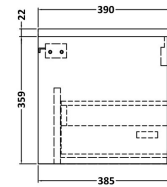

Sales Code: JNU2322LBG2

Description: 1200 Wh 2-Drawer Vanity & Laminate Top

Packaging Details

Barcode: 5056678457603

Sales Code: LBG1200

Description: Laminate Worktop 1205X390x22mm

Product Dimensions

Height (mm):	22
Width (mm):	1205
Depth (mm):	390
Nett Weight (kg):	5

Packaging Dimensions

Height (mm):	25
Width (mm):	1215
Depth (mm):	455
Gross Weight (kg):	5

Packaging Data

Box Colour:	Brown Cardboard Box
Box Qty:	1
Label Size:	100 x 50
Label Colour:	White Label
Label Qty:	1

Outer Box Dimensions (If Applicable)

Height (mm):	
Width (mm):	
Depth (mm):	
Gross Weight (kg):	
Barcode:	5056678449912

Product Details

Country of Origin:	United Kingdom
Fitting Instruction:	No
CE & UKCA:	N/A
FSC Certified Materials:	Yes
Colour:	Bellato Grey
Construction Method:	Not Applicable
Construction Type:	Not Applicable
Cabinet Finish:	Not Applicable
Fascia Finish:	MFC Laminated
Cabinet Thickness (mm):	
Fascia Thickness (mm):	22
Drawer Included:	No
Drawer Type:	Not Applicable
No of Shelves:	0
Hinge Type:	Not Applicable
Hinge Included:	No
Adjustable Legs:	No, Not Required
Fixings Included:	No
Handle Style:	Not Applicable
Waste Shroud:	Not Applicable
Handle Included:	No
Handle Type:	Not Applicable

Sales Code: NPF2322

Description: 600 W/H 1-Drawer Unit (385 Deep)

Product Dimensions

Height (mm):	359
Width (mm):	600
Depth (mm):	385
Nett Weight (kg):	13

Packaging Dimensions

Height (mm):	380
Width (mm):	620
Depth (mm):	405
Gross Weight (kg):	13.5