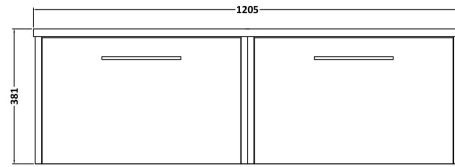

Sales Code: JNU2622LBG2

Description: 1200 Wh 2-Drawer Vanity & Laminate Top

Packaging Details

Barcode: 5056678457849

Sales Code: LBG1200

Description: Laminate Worktop 1205X390x22mm

Product Dimensions

Height (mm):	22
Width (mm):	1205
Depth (mm):	390
Nett Weight (kg):	5

Packaging Dimensions

Height (mm):	25
Width (mm):	1215
Depth (mm):	455
Gross Weight (kg):	5

Packaging Data

Box Colour:	Brown Cardboard Box
Box Qty:	1
Label Size:	100 x 50
Label Colour:	White Label
Label Qty:	1

Outer Box Dimensions (If Applicable)

Height (mm):	
Width (mm):	
Depth (mm):	
Gross Weight (kg):	
Barcode:	5056678449912

Product Details

Country of Origin:	United Kingdom
Fitting Instruction:	No
CE & UKCA:	N/A
FSC Certified Materials:	Yes
Colour:	Bellato Grey
Construction Method:	Not Applicable
Construction Type:	Not Applicable
Cabinet Finish:	Not Applicable
Fascia Finish:	MFC Laminated
Cabinet Thickness (mm):	
Fascia Thickness (mm):	22
Drawer Included:	No
Drawer Type:	Not Applicable
No of Shelves:	0
Hinge Type:	Not Applicable
Hinge Included:	No
Adjustable Legs:	No, Not Required
Fixings Included:	No
Handle Style:	Not Applicable
Waste Shroud:	Not Applicable
Handle Included:	No
Handle Type:	Not Applicable

Sales Code: NPF2622

Description: 600 W/H 1-Drawer Unit (385 Deep)

Product Dimensions

Height (mm):	359
Width (mm):	600
Depth (mm):	385
Nett Weight (kg):	13

Packaging Dimensions

Height (mm):	380
Width (mm):	620
Depth (mm):	405
Gross Weight (kg):	13.5