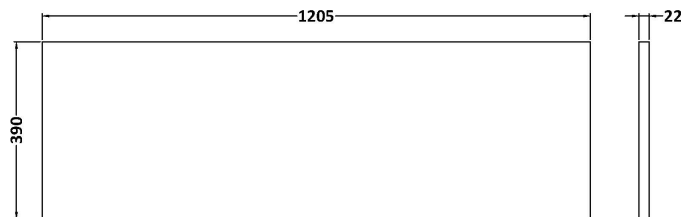

Sales Code: JNU2622LBG2

Description: 1200 Wh 2-Drawer Vanity & Laminate Top

Packaging Details

Barcode: 5056678457849

Sales Code: LBG1200

Description: Laminate Worktop 1205X390x22mm

Product Dimensions

Height (mm):	22
Width (mm):	1205
Depth (mm):	390
Nett Weight (kg):	5

Packaging Dimensions

Height (mm):	25
Width (mm):	1215
Depth (mm):	455
Gross Weight (kg):	5

Packaging Data

Box Colour:	Brown Cardboard Box
Box Qty:	1
Label Size:	100 x 50
Label Colour:	White Label
Label Qty:	1

Sales Code: NPF2622

Description: 600 W/H 1-Drawer Unit (385 Deep)

Product Dimensions

Height (mm):	359
Width (mm):	600
Depth (mm):	385
Nett Weight (kg):	13

Packaging Dimensions

Height (mm):	380
Width (mm):	620
Depth (mm):	405
Gross Weight (kg):	13.5

Packaging Data

Box Colour:	Brown Cardboard Box
Box Qty:	1
Label Size:	50 x 100
Label Colour:	White Label
Label Qty:	2

Outer Box Dimensions (If Applicable)

Height (mm):	
Width (mm):	
Depth (mm):	
Gross Weight (kg):	
Barcode:	5056462658865