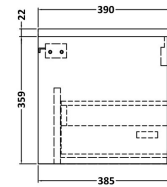

Sales Code: JNU2622LBG2

Description: 1200 Wh 2-Drawer Vanity & Laminate Top

Packaging Details

Barcode: 5056678457849

Sales Code: LBG1200

Description: Laminate Worktop 1205X390x22mm

Product Dimensions

Height (mm):	22
Width (mm):	1205
Depth (mm):	390
Nett Weight (kg):	5

Packaging Dimensions

Height (mm):	25
Width (mm):	1215
Depth (mm):	455
Gross Weight (kg):	5

Packaging Data

Box Colour:	Brown Cardboard Box
Box Qty:	1
Label Size:	100 x 50
Label Colour:	White Label
Label Qty:	1

Outer Box Dimensions (If Applicable)

Height (mm):	
Width (mm):	
Depth (mm):	
Gross Weight (kg):	
Barcode:	5056678449912

Product Details

Country of Origin:	United Kingdom
Fitting Instruction:	No
CE & UKCA:	N/A
FSC Certified Materials:	Yes
Colour:	Bellato Grey
Construction Method:	Not Applicable
Construction Type:	Not Applicable
Cabinet Finish:	Not Applicable
Fascia Finish:	MFC Laminated
Cabinet Thickness (mm):	
Fascia Thickness (mm):	22
Drawer Included:	No
Drawer Type:	Not Applicable
No of Shelves:	0
Hinge Type:	Not Applicable
Hinge Included:	No
Adjustable Legs:	No, Not Required
Fixings Included:	No
Handle Style:	Not Applicable
Waste Shroud:	Not Applicable
Handle Included:	No
Handle Type:	Not Applicable

Sales Code: NPF2622

Description: 600 W/H 1-Drawer Unit (385 Deep)

Product Dimensions

Height (mm):	359
Width (mm):	600
Depth (mm):	385
Nett Weight (kg):	13

Packaging Dimensions

Height (mm):	380
Width (mm):	620
Depth (mm):	405
Gross Weight (kg):	13.5