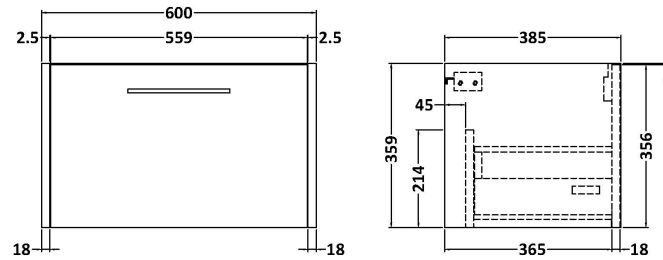

Packaging Dimensions

Height (mm):	25
Width (mm):	1215
Depth (mm):	455
Gross Weight (kg):	5

Packaging Data

Box Colour:	Brown Cardboard Box
Box Qty:	1
Label Size:	100 x 50
Label Colour:	White Label
Label Qty:	1

Outer Box Dimensions (If Applicable)

Height (mm):	
Width (mm):	
Depth (mm):	
Gross Weight (kg):	
Barcode:	5056678449912

Product Details

Country of Origin:	United Kingdom
Fitting Instruction:	No
CE & UKCA:	N/A
FSC Certified Materials:	Yes
Colour:	Bellato Grey
Construction Method:	Not Applicable
Construction Type:	Not Applicable
Cabinet Finish:	Not Applicable
Fascia Finish:	MFC Laminated
Cabinet Thickness (mm):	
Fascia Thickness (mm):	22
Drawer Included:	No
Drawer Type:	Not Applicable
No of Shelves:	0
Hinge Type:	Not Applicable
Hinge Included:	No
Adjustable Legs:	No, Not Required
Fixings Included:	No
Handle Style:	Not Applicable
Waste Shroud:	Not Applicable
Handle Included:	No
Handle Type:	Not Applicable

Sales Code: NPF2622

Description: 600 W/H 1-Drawer Unit (385 Deep)

Product Dimensions

Height (mm):	359
Width (mm):	600
Depth (mm):	385
Nett Weight (kg):	13

Packaging Dimensions

Height (mm):	380
Width (mm):	620
Depth (mm):	405
Gross Weight (kg):	13.5

Packaging Data

Box Colour:	Brown Cardboard Box
Box Qty:	1
Label Size:	50 x 100
Label Colour:	White Label
Label Qty:	2

Outer Box Dimensions (If Applicable)

Height (mm):	
Width (mm):	
Depth (mm):	
Gross Weight (kg):	
Barcode:	5056462658865