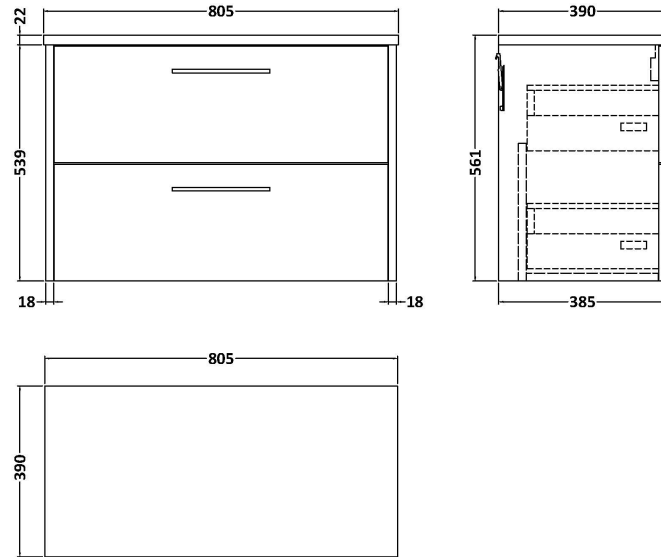

Sales Code: JNU1826LCM

Description: 800 Wh 2-Drawer Vanity & Laminate Top

Packaging Details

Barcode: 5056678455982

Sales Code: LCM800

Description: Laminate Worktop 805X390x22mm

Product Dimensions

Height (mm):	22
Width (mm):	805
Depth (mm):	390
Nett Weight (kg):	2.75

Packaging Dimensions

Height (mm):	25
Width (mm):	810
Depth (mm):	455
Gross Weight (kg):	2.75

Packaging Data

Box Colour:	Brown Cardboard Box
Box Qty:	1
Label Size:	100 x 50
Label Colour:	White Label
Label Qty:	1

Sales Code: NPF1826

Description: 800 W/H 2-Drawer Unit (385 Deep)

Product Dimensions

Height (mm):	539
Width (mm):	800
Depth (mm):	385
Nett Weight (kg):	24.5

Packaging Dimensions

Height (mm):	560
Width (mm):	820
Depth (mm):	405
Gross Weight (kg):	25

Packaging Data

Box Colour:	Brown Cardboard Box
Box Qty:	1
Label Size:	50 x 100
Label Colour:	White Label
Label Qty:	2

Outer Box Dimensions (If Applicable)

Height (mm):	
Width (mm):	
Depth (mm):	
Gross Weight (kg):	
Barcode:	5056462657325