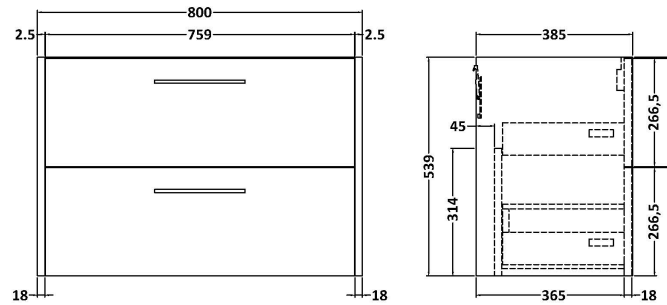

Packaging Dimensions

Height (mm):	25
Width (mm):	810
Depth (mm):	455
Gross Weight (kg):	2.75

Packaging Data

Box Colour:	Brown Cardboard Box
Box Qty:	1
Label Size:	100 x 50
Label Colour:	White Label
Label Qty:	1

Outer Box Dimensions (If Applicable)

Height (mm):	
Width (mm):	
Depth (mm):	
Gross Weight (kg):	
Barcode:	5056462624457

Product Details

Country of Origin:	United Kingdom
Fitting Instruction:	No
CE & UKCA:	N/A
FSC Certified Materials:	Yes
Colour:	Matt Carrera Marble
Construction Method:	Not Applicable
Construction Type:	Not Applicable
Cabinet Finish:	Not Applicable
Fascia Finish:	MFC Laminated
Cabinet Thickness (mm):	
Fascia Thickness (mm):	22
Drawer Included:	No
Drawer Type:	Not Applicable
No of Shelves:	0
Hinge Type:	Not Applicable
Hinge Included:	No
Adjustable Legs:	No, Not Required
Fixings Included:	No
Handle Style:	Not Applicable
Waste Shroud:	Not Applicable
Handle Included:	No
Handle Type:	Not Applicable

Sales Code: NPF1826

Description: 800 W/H 2-Drawer Unit (385 Deep)

Product Dimensions

Height (mm):	539
Width (mm):	800
Depth (mm):	385
Nett Weight (kg):	24.5

Packaging Dimensions

Height (mm):	560
Width (mm):	820
Depth (mm):	405
Gross Weight (kg):	25

Packaging Data

Box Colour:	Brown Cardboard Box
Box Qty:	1
Label Size:	50 x 100
Label Colour:	White Label
Label Qty:	2

Outer Box Dimensions (If Applicable)

Height (mm):	
Width (mm):	
Depth (mm):	
Gross Weight (kg):	
Barcode:	5056462657325