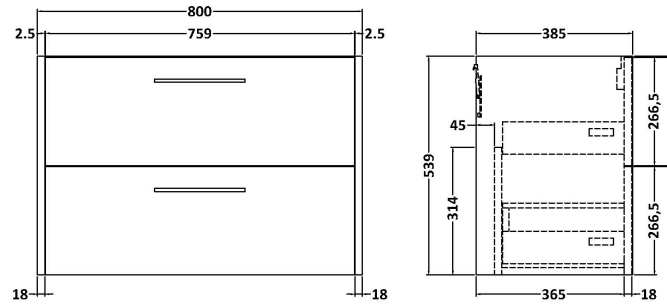

### Packaging Details

Barcode: 5056678456033

**Sales Code:** LCM800

**Description:** Laminate Worktop 805X390x22mm

**Product Dimensions**

Height (mm):	22
Width (mm):	805
Depth (mm):	390
Nett Weight (kg):	2.75

**Packaging Dimensions**

Height (mm):	25
Width (mm):	810
Depth (mm):	455
Gross Weight (kg):	2.75

**Packaging Data**

Box Colour:	Brown Cardboard Box
Box Qty:	1
Label Size:	100 x 50
Label Colour:	White Label
Label Qty:	1

### Product Dimensions

Height (mm):	539
Width (mm):	800
Depth (mm):	385
Nett Weight (kg):	24.5

### Packaging Dimensions

Height (mm):	560
Width (mm):	820
Depth (mm):	405
Gross Weight (kg):	25