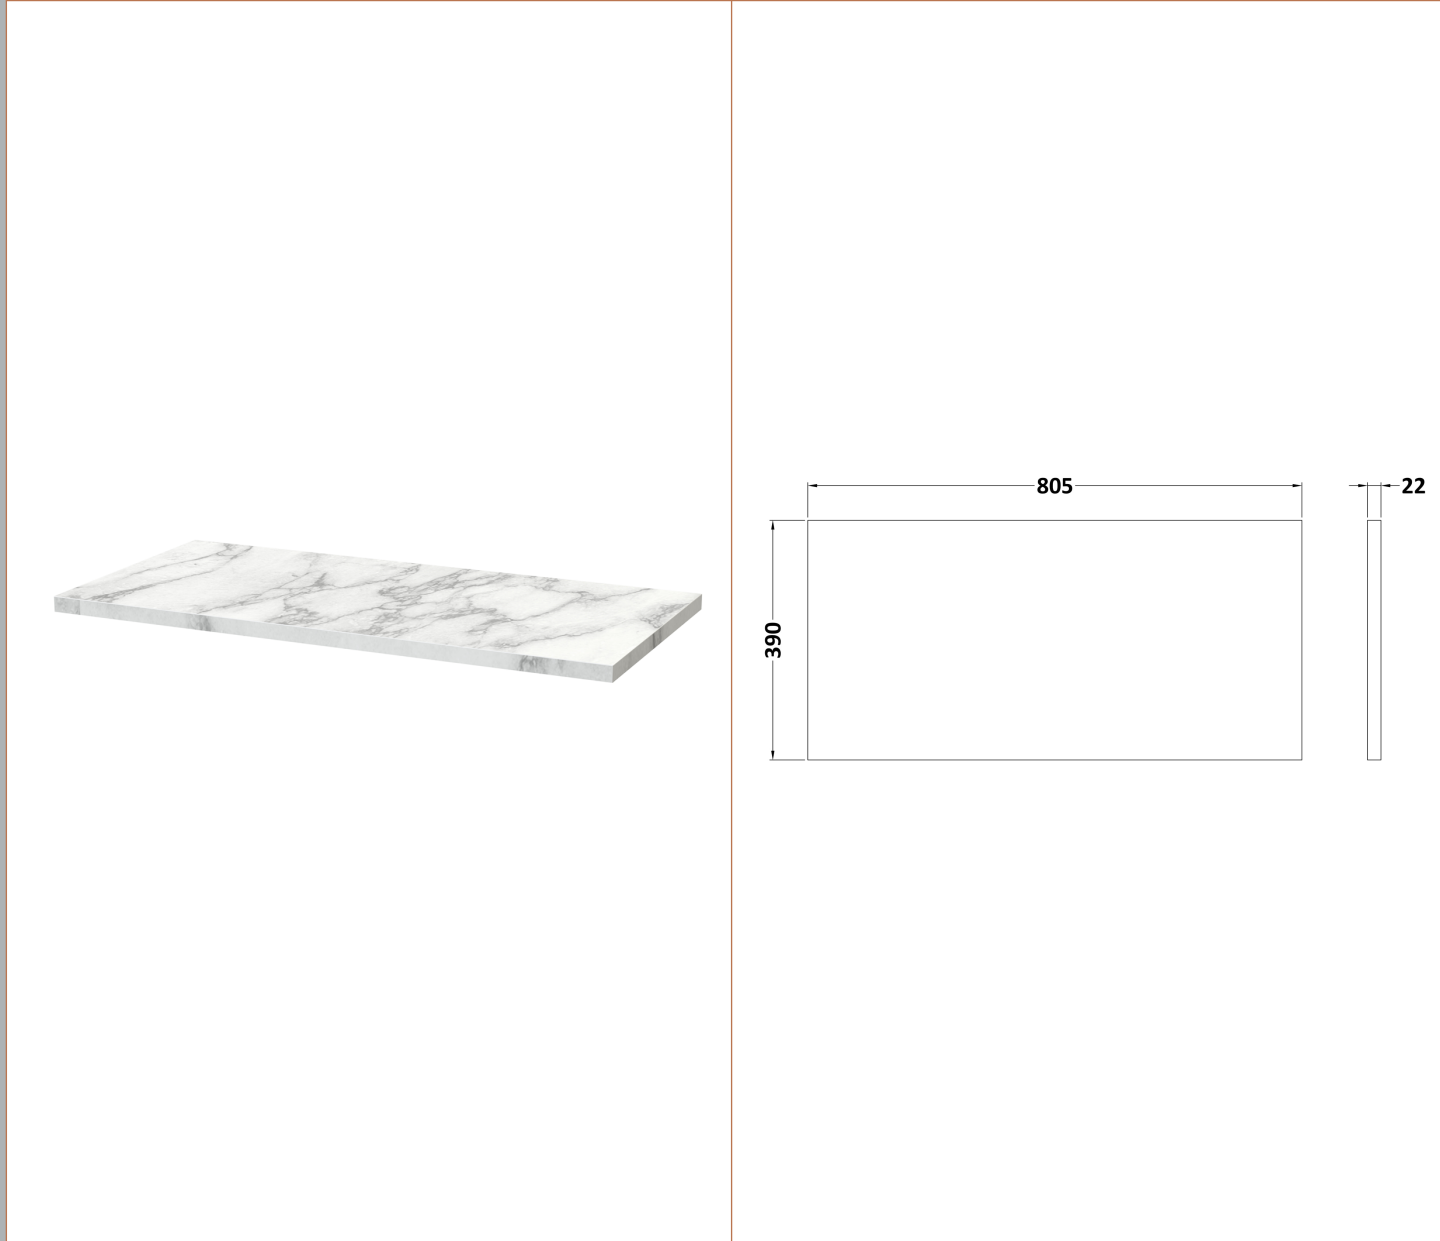

Sales Code: JNU2226LCM

Description: 800 Wh 2-Drawer Vanity & Laminate Top

### Packaging Details

Barcode: 5056678456033

**Sales Code:** LCM800

**Description:** Laminate Worktop 805X390x22mm

**Product Dimensions**

Height (mm):	22
Width (mm):	805
Depth (mm):	390
Nett Weight (kg):	2.75

**Packaging Dimensions**

Height (mm):	25
Width (mm):	810
Depth (mm):	455
Gross Weight (kg):	2.75

**Packaging Data**

Box Colour:	Brown Cardboard Box
Box Qty:	1
Label Size:	100 x 50
Label Colour:	White Label
Label Qty:	1

### Product Dimensions

Height (mm):	539
Width (mm):	800
Depth (mm):	385
Nett Weight (kg):	24.5