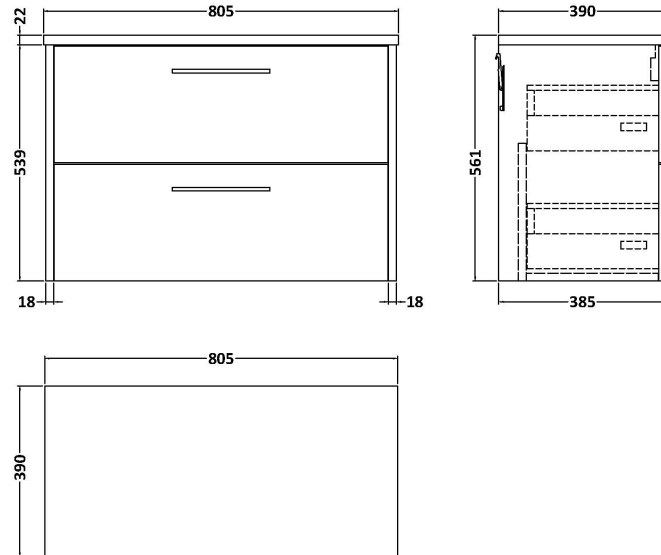

### Packaging Details

Barcode: 5056678456033

**Sales Code:** LCM800

**Description:** Laminate Worktop 805X390x22mm

**Product Dimensions**

Height (mm):	22
Width (mm):	805
Depth (mm):	390
Nett Weight (kg):	2.75

**Packaging Dimensions**

Height (mm):	25
Width (mm):	810
Depth (mm):	455
Gross Weight (kg):	2.75

**Packaging Data**

Box Colour:	Brown Cardboard Box
Box Qty:	1
Label Size:	100 x 50
Label Colour:	White Label
Label Qty:	1

### Product Dimensions

Height (mm):	539
Width (mm):	800
Depth (mm):	385
Nett Weight (kg):	24.5

### Packaging Dimensions

Height (mm):	560
Width (mm):	820
Depth (mm):	405
Gross Weight (kg):	25