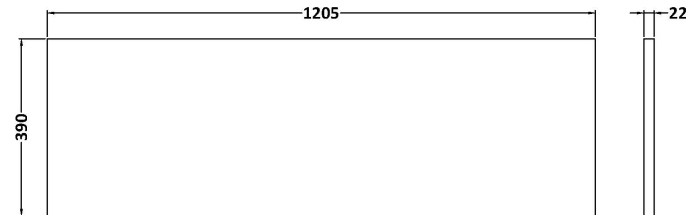

Sales Code: JNU2922LBG2

Description: 1200 Wh 2-Drawer Vanity & Laminate Top

Packaging Details

Barcode: 5056678457726

Sales Code: LBG1200

Description: Laminate Worktop 1205X390x22mm

Product Dimensions

Height (mm):	22
Width (mm):	1205
Depth (mm):	390
Nett Weight (kg):	5

Packaging Dimensions

Height (mm):	25
Width (mm):	1215
Depth (mm):	455
Gross Weight (kg):	5

Packaging Data

Box Colour:	Brown Cardboard Box
Box Qty:	1
Label Size:	100 x 50
Label Colour:	White Label
Label Qty:	1

Sales Code: NPF2922

Description: 600 W/H 1-Drawer Unit (385 Deep)

Product Dimensions

Height (mm):	359
Width (mm):	600
Depth (mm):	385
Nett Weight (kg):	13

Packaging Dimensions

Height (mm):	380
Width (mm):	620
Depth (mm):	405
Gross Weight (kg):	13.5

Packaging Data

Box Colour:	Brown Cardboard Box
Box Qty:	1
Label Size:	50 x 100
Label Colour:	White Label
Label Qty:	2

Outer Box Dimensions (If Applicable)

Height (mm):	
Width (mm):	
Depth (mm):	
Gross Weight (kg):	
Barcode:	5056678447628