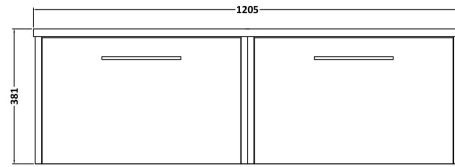

Sales Code: JNU2922LBG2

Description: 1200 Wh 2-Drawer Vanity & Laminate Top

Packaging Details

Barcode: 5056678457726

Sales Code: LBG1200

Description: Laminate Worktop 1205X390x22mm

Product Dimensions

Height (mm):	22
Width (mm):	1205
Depth (mm):	390
Nett Weight (kg):	5

Packaging Dimensions

Height (mm):	25
Width (mm):	1215
Depth (mm):	455
Gross Weight (kg):	5

Packaging Data

Box Colour:	Brown Cardboard Box
Box Qty:	1
Label Size:	100 x 50
Label Colour:	White Label
Label Qty:	1

Outer Box Dimensions (If Applicable)

Height (mm):	
Width (mm):	
Depth (mm):	
Gross Weight (kg):	
Barcode:	5056678449912

Product Details

Country of Origin:	United Kingdom
Fitting Instruction:	No
CE & UKCA:	N/A
FSC Certified Materials:	Yes
Colour:	Bellato Grey
Construction Method:	Not Applicable
Construction Type:	Not Applicable
Cabinet Finish:	Not Applicable
Fascia Finish:	MFC Laminated
Cabinet Thickness (mm):	
Fascia Thickness (mm):	22
Drawer Included:	No
Drawer Type:	Not Applicable
No of Shelves:	0
Hinge Type:	Not Applicable
Hinge Included:	No
Adjustable Legs:	No, Not Required
Fixings Included:	No
Handle Style:	Not Applicable
Waste Shroud:	Not Applicable
Handle Included:	No
Handle Type:	Not Applicable

Sales Code: NPF2922

Description: 600 W/H 1-Drawer Unit (385 Deep)

Product Dimensions

Height (mm):	359
Width (mm):	600
Depth (mm):	385
Nett Weight (kg):	13

Packaging Dimensions

Height (mm):	380
Width (mm):	620
Depth (mm):	405
Gross Weight (kg):	13.5