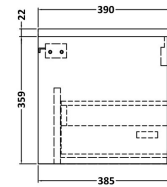

Sales Code: JNU2922LBG2

Description: 1200 Wh 2-Drawer Vanity & Laminate Top

Packaging Details

Barcode: 5056678457726

Sales Code: LBG1200

Description: Laminate Worktop 1205X390x22mm

Product Dimensions

Height (mm):	22
Width (mm):	1205
Depth (mm):	390
Nett Weight (kg):	5

Packaging Dimensions

Height (mm):	25
Width (mm):	1215
Depth (mm):	455
Gross Weight (kg):	5

Packaging Data

Box Colour:	Brown Cardboard Box
Box Qty:	1
Label Size:	100 x 50
Label Colour:	White Label
Label Qty:	1

Outer Box Dimensions (If Applicable)

Height (mm):	
Width (mm):	
Depth (mm):	
Gross Weight (kg):	
Barcode:	5056678449912

Product Details

Country of Origin:	United Kingdom
Fitting Instruction:	No
CE & UKCA:	N/A
FSC Certified Materials:	Yes
Colour:	Bellato Grey
Construction Method:	Not Applicable
Construction Type:	Not Applicable
Cabinet Finish:	Not Applicable
Fascia Finish:	MFC Laminated
Cabinet Thickness (mm):	
Fascia Thickness (mm):	22
Drawer Included:	No
Drawer Type:	Not Applicable
No of Shelves:	0
Hinge Type:	Not Applicable
Hinge Included:	No
Adjustable Legs:	No, Not Required
Fixings Included:	No
Handle Style:	Not Applicable
Waste Shroud:	Not Applicable
Handle Included:	No
Handle Type:	Not Applicable

Sales Code: NPF2922

Description: 600 W/H 1-Drawer Unit (385 Deep)

Product Dimensions

Height (mm):	359
Width (mm):	600
Depth (mm):	385
Nett Weight (kg):	13

Packaging Dimensions

Height (mm):	380
Width (mm):	620
Depth (mm):	405
Gross Weight (kg):	13.5