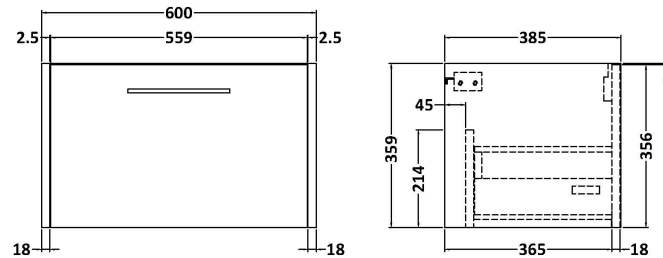

Packaging Dimensions

Height (mm):	25
Width (mm):	1215
Depth (mm):	455
Gross Weight (kg):	5

Packaging Data

Box Colour:	Brown Cardboard Box
Box Qty:	1
Label Size:	100 x 50
Label Colour:	White Label
Label Qty:	1

Outer Box Dimensions (If Applicable)

Height (mm):	
Width (mm):	
Depth (mm):	
Gross Weight (kg):	
Barcode:	5056678449912

Product Details

Country of Origin:	United Kingdom
Fitting Instruction:	No
CE & UKCA:	N/A
FSC Certified Materials:	Yes
Colour:	Bellato Grey
Construction Method:	Not Applicable
Construction Type:	Not Applicable
Cabinet Finish:	Not Applicable
Fascia Finish:	MFC Laminated
Cabinet Thickness (mm):	
Fascia Thickness (mm):	22
Drawer Included:	No
Drawer Type:	Not Applicable
No of Shelves:	0
Hinge Type:	Not Applicable
Hinge Included:	No
Adjustable Legs:	No, Not Required
Fixings Included:	No
Handle Style:	Not Applicable
Waste Shroud:	Not Applicable
Handle Included:	No
Handle Type:	Not Applicable

Sales Code: NPF2922

Description: 600 W/H 1-Drawer Unit (385 Deep)

Product Dimensions

Height (mm):	359
Width (mm):	600
Depth (mm):	385
Nett Weight (kg):	13

Packaging Dimensions

Height (mm):	380
Width (mm):	620
Depth (mm):	405
Gross Weight (kg):	13.5

Packaging Data

Box Colour:	Brown Cardboard Box
Box Qty:	1
Label Size:	50 x 100
Label Colour:	White Label
Label Qty:	2

Outer Box Dimensions (If Applicable)

Height (mm):	
Width (mm):	
Depth (mm):	
Gross Weight (kg):	
Barcode:	5056678447628