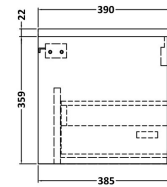

Sales Code: JNU2922LCM2

Description: 1200 Wh 2-Drawer Vanity & Laminate Top

Packaging Details

Barcode: 5056678457733

Sales Code: LCM1200

Description: Laminate Worktop 1205X390x22mm

Product Dimensions

Height (mm):	22
Width (mm):	1205
Depth (mm):	390
Nett Weight (kg):	5

Packaging Dimensions

Height (mm):	25
Width (mm):	1215
Depth (mm):	455
Gross Weight (kg):	5

Packaging Data

Box Colour:	Brown Cardboard Box
Box Qty:	1
Label Size:	100 x 50
Label Colour:	White Label
Label Qty:	1

Outer Box Dimensions (If Applicable)

Height (mm):	
Width (mm):	
Depth (mm):	
Gross Weight (kg):	
Barcode:	5056678449936

Product Details

Country of Origin:	United Kingdom
Fitting Instruction:	No
CE & UKCA:	N/A
FSC Certified Materials:	Yes
Colour:	Carrera Marble
Construction Method:	Not Applicable
Construction Type:	Not Applicable
Cabinet Finish:	Not Applicable
Fascia Finish:	MFC Laminated
Cabinet Thickness (mm):	
Fascia Thickness (mm):	22
Drawer Included:	No
Drawer Type:	Not Applicable
No of Shelves:	0
Hinge Type:	Not Applicable
Hinge Included:	No
Adjustable Legs:	No, Not Required
Fixings Included:	No
Handle Style:	Not Applicable
Waste Shroud:	Not Applicable
Handle Included:	No
Handle Type:	Not Applicable

Sales Code: NPF2922

Description: 600 W/H 1-Drawer Unit (385 Deep)

Product Dimensions

Height (mm):	359
Width (mm):	600
Depth (mm):	385
Nett Weight (kg):	13

Packaging Dimensions

Height (mm):	380
Width (mm):	620
Depth (mm):	405
Gross Weight (kg):	13.5