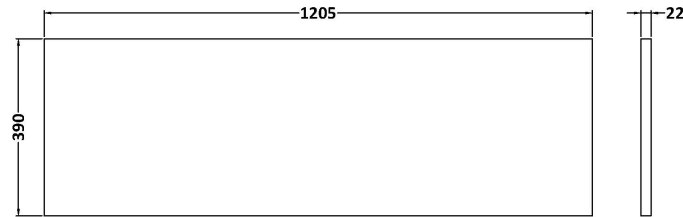

Sales Code: JNU2922LCM2

Description: 1200 Wh 2-Drawer Vanity & Laminate Top

Packaging Details

Barcode: 5056678457733

Sales Code: LCM1200

Description: Laminate Worktop 1205X390x22mm

Product Dimensions

Height (mm):	22
Width (mm):	1205
Depth (mm):	390
Nett Weight (kg):	5

Packaging Dimensions

Height (mm):	25
Width (mm):	1215
Depth (mm):	455
Gross Weight (kg):	5

Packaging Data

Box Colour:	Brown Cardboard Box
Box Qty:	1
Label Size:	100 x 50
Label Colour:	White Label
Label Qty:	1

Sales Code: NPF2922

Description: 600 W/H 1-Drawer Unit (385 Deep)

Product Dimensions

Height (mm):	359
Width (mm):	600
Depth (mm):	385
Nett Weight (kg):	13

Packaging Dimensions

Height (mm):	380
Width (mm):	620
Depth (mm):	405
Gross Weight (kg):	13.5

Packaging Data

Box Colour:	Brown Cardboard Box
Box Qty:	1
Label Size:	50 x 100
Label Colour:	White Label
Label Qty:	2

Outer Box Dimensions (If Applicable)

Height (mm):	
Width (mm):	
Depth (mm):	
Gross Weight (kg):	
Barcode:	5056678447628