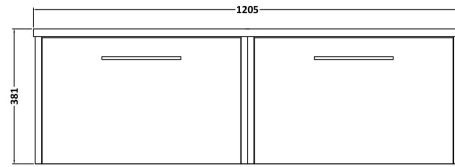

Sales Code: JNU2922LCM2

Description: 1200 Wh 2-Drawer Vanity & Laminate Top

Packaging Details

Barcode: 5056678457733

Sales Code: LCM1200

Description: Laminate Worktop 1205X390x22mm

Product Dimensions

Height (mm):	22
Width (mm):	1205
Depth (mm):	390
Nett Weight (kg):	5

Packaging Dimensions

Height (mm):	25
Width (mm):	1215
Depth (mm):	455
Gross Weight (kg):	5

Packaging Data

Box Colour:	Brown Cardboard Box
Box Qty:	1
Label Size:	100 x 50
Label Colour:	White Label
Label Qty:	1

Outer Box Dimensions (If Applicable)

Height (mm):	
Width (mm):	
Depth (mm):	
Gross Weight (kg):	
Barcode:	5056678449936

Product Details

Country of Origin:	United Kingdom
Fitting Instruction:	No
CE & UKCA:	N/A
FSC Certified Materials:	Yes
Colour:	Carrera Marble
Construction Method:	Not Applicable
Construction Type:	Not Applicable
Cabinet Finish:	Not Applicable
Fascia Finish:	MFC Laminated
Cabinet Thickness (mm):	
Fascia Thickness (mm):	22
Drawer Included:	No
Drawer Type:	Not Applicable
No of Shelves:	0
Hinge Type:	Not Applicable
Hinge Included:	No
Adjustable Legs:	No, Not Required
Fixings Included:	No
Handle Style:	Not Applicable
Waste Shroud:	Not Applicable
Handle Included:	No
Handle Type:	Not Applicable

Sales Code: NPF2922

Description: 600 W/H 1-Drawer Unit (385 Deep)

Product Dimensions

Height (mm):	359
Width (mm):	600
Depth (mm):	385
Nett Weight (kg):	13

Packaging Dimensions

Height (mm):	380
Width (mm):	620
Depth (mm):	405
Gross Weight (kg):	13.5