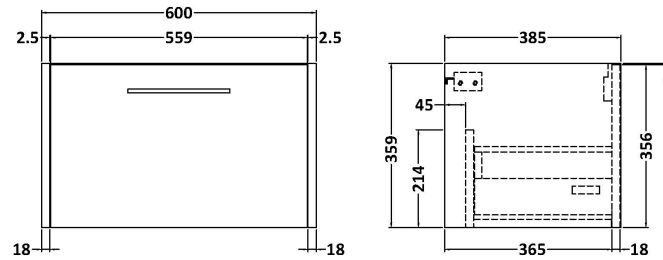

Packaging Dimensions

Height (mm):	25
Width (mm):	1215
Depth (mm):	455
Gross Weight (kg):	5

Packaging Data

Box Colour:	Brown Cardboard Box
Box Qty:	1
Label Size:	100 x 50
Label Colour:	White Label
Label Qty:	1

Outer Box Dimensions (If Applicable)

Height (mm):	
Width (mm):	
Depth (mm):	
Gross Weight (kg):	
Barcode:	5056678449936

Product Details

Country of Origin:	United Kingdom
Fitting Instruction:	No
CE & UKCA:	N/A
FSC Certified Materials:	Yes
Colour:	Carrera Marble
Construction Method:	Not Applicable
Construction Type:	Not Applicable
Cabinet Finish:	Not Applicable
Fascia Finish:	MFC Laminated
Cabinet Thickness (mm):	
Fascia Thickness (mm):	22
Drawer Included:	No
Drawer Type:	Not Applicable
No of Shelves:	0
Hinge Type:	Not Applicable
Hinge Included:	No
Adjustable Legs:	No, Not Required
Fixings Included:	No
Handle Style:	Not Applicable
Waste Shroud:	Not Applicable
Handle Included:	No
Handle Type:	Not Applicable

Sales Code: NPF2922

Description: 600 W/H 1-Drawer Unit (385 Deep)

Product Dimensions

Height (mm):	359
Width (mm):	600
Depth (mm):	385
Nett Weight (kg):	13

Packaging Dimensions

Height (mm):	380
Width (mm):	620
Depth (mm):	405
Gross Weight (kg):	13.5

Packaging Data

Box Colour:	Brown Cardboard Box
Box Qty:	1
Label Size:	50 x 100
Label Colour:	White Label
Label Qty:	2

Outer Box Dimensions (If Applicable)

Height (mm):	
Width (mm):	
Depth (mm):	
Gross Weight (kg):	
Barcode:	5056678447628