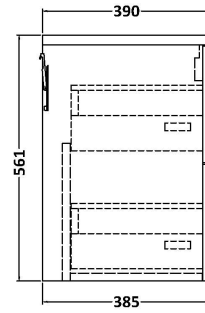

### Packaging Details

Barcode: 5056678456088

**Sales Code:** LCM800

**Description:** Laminate Worktop 805X390x22mm

**Product Dimensions**

Height (mm):	22
Width (mm):	805
Depth (mm):	390
Nett Weight (kg):	2.75

**Packaging Dimensions**

Height (mm):	25
Width (mm):	810
Depth (mm):	455
Gross Weight (kg):	2.75

**Packaging Data**

Box Colour:	Brown Cardboard Box
Box Qty:	1
Label Size:	100 x 50
Label Colour:	White Label
Label Qty:	1

### Product Dimensions

Height (mm):	539
Width (mm):	800
Depth (mm):	385
Nett Weight (kg):	24.5

### Packaging Dimensions

Height (mm):	560
Width (mm):	820
Depth (mm):	405
Gross Weight (kg):	25