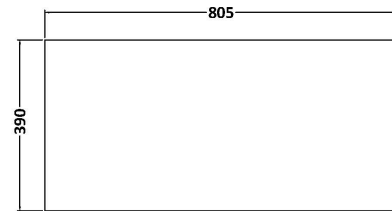

### Packaging Details

Barcode: 5056678456088

**Sales Code:** LCM800

**Description:** Laminate Worktop 805X390x22mm

**Product Dimensions**

Height (mm):	22
Width (mm):	805
Depth (mm):	390
Nett Weight (kg):	2.75

**Packaging Dimensions**

Height (mm):	25
Width (mm):	810
Depth (mm):	455
Gross Weight (kg):	2.75

**Packaging Data**

Box Colour:	Brown Cardboard Box
Box Qty:	1
Label Size:	100 x 50
Label Colour:	White Label
Label Qty:	1

### Product Dimensions

Height (mm):	539
Width (mm):	800
Depth (mm):	385
Nett Weight (kg):	24.5

### Packaging Dimensions

Height (mm):	560
Width (mm):	820
Depth (mm):	405
Gross Weight (kg):	25