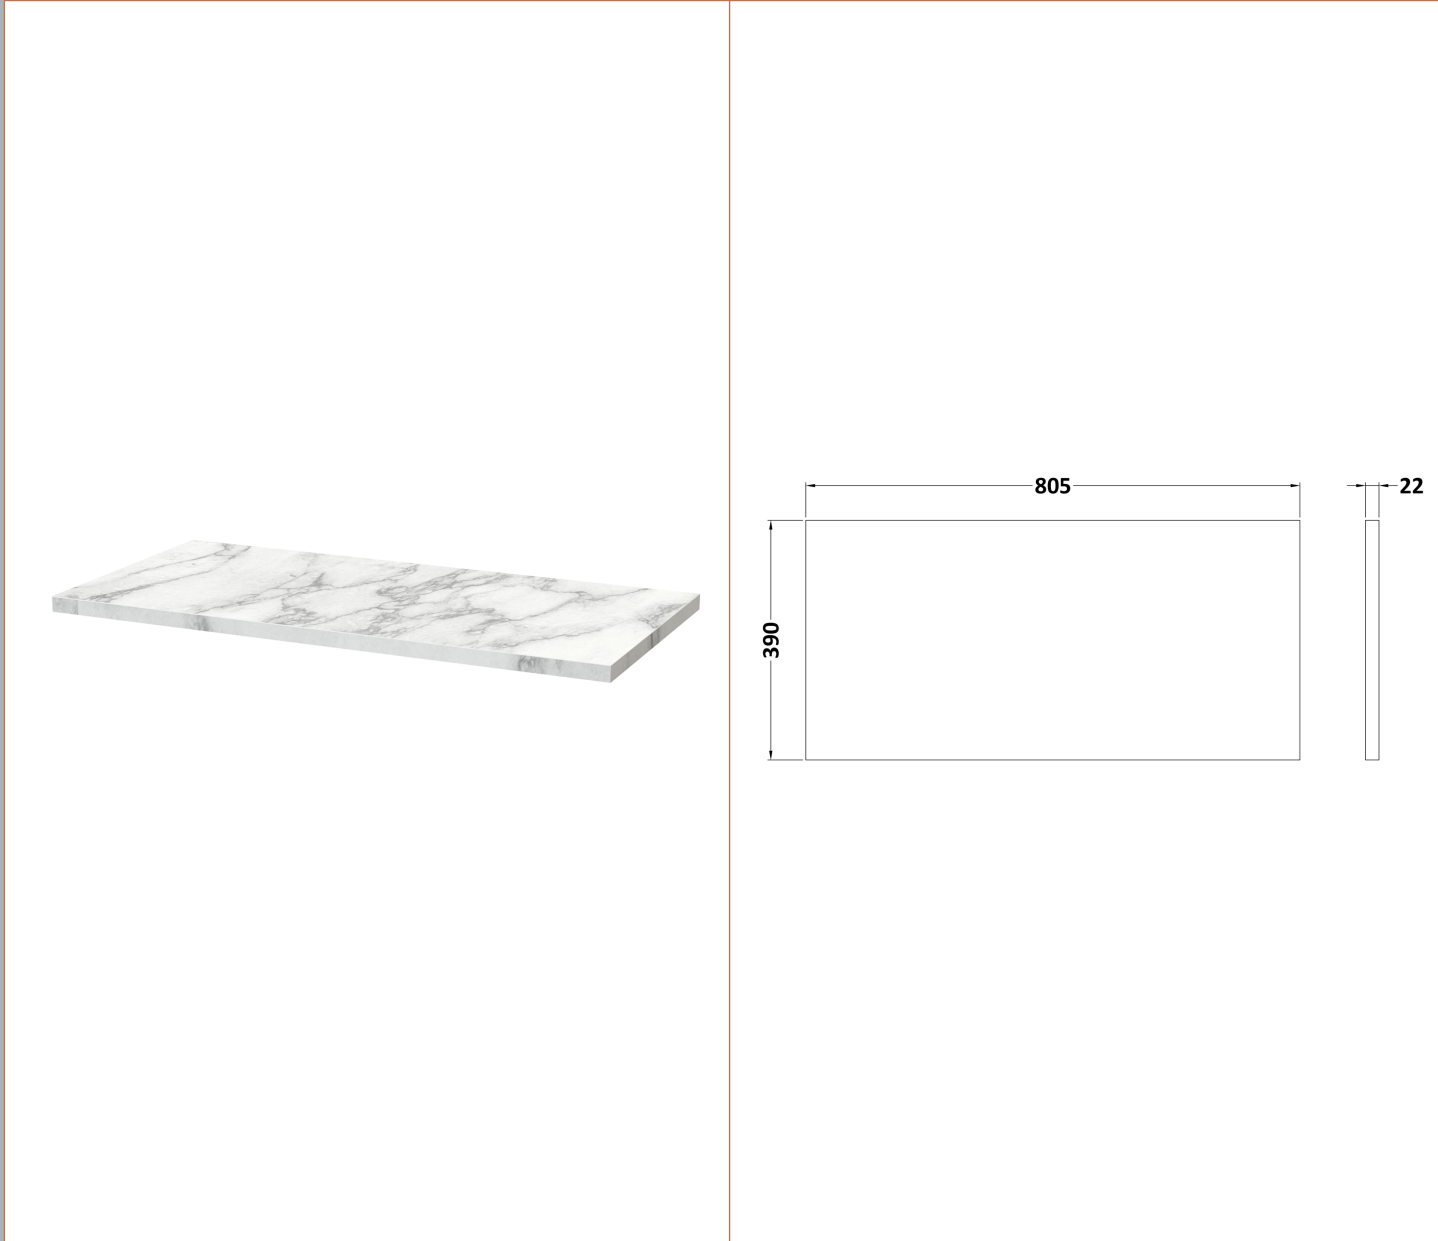

Sales Code: JNU2326LCM

Description: 800 Wh 2-Drawer Vanity & Laminate Top

### Packaging Details

Barcode: 5056678456088

**Sales Code:** LCM800

**Description:** Laminate Worktop 805X390x22mm

**Product Dimensions**

Height (mm):	22
Width (mm):	805
Depth (mm):	390
Nett Weight (kg):	2.75

**Packaging Dimensions**

Height (mm):	25
Width (mm):	810
Depth (mm):	455
Gross Weight (kg):	2.75

**Packaging Data**

Box Colour:	Brown Cardboard Box
Box Qty:	1
Label Size:	100 x 50
Label Colour:	White Label
Label Qty:	1

### Product Dimensions

Height (mm):	539
Width (mm):	800
Depth (mm):	385
Nett Weight (kg):	24.5