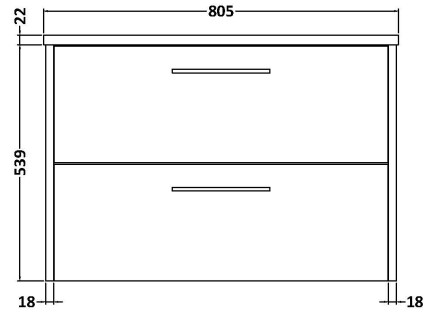

### Packaging Details

Barcode: 5056678456088

**Sales Code:** LCM800

**Description:** Laminate Worktop 805X390x22mm

**Product Dimensions**

Height (mm):	22
Width (mm):	805
Depth (mm):	390
Nett Weight (kg):	2.75

**Packaging Dimensions**

Height (mm):	25
Width (mm):	810
Depth (mm):	455
Gross Weight (kg):	2.75

**Packaging Data**

Box Colour:	Brown Cardboard Box
Box Qty:	1
Label Size:	100 x 50
Label Colour:	White Label
Label Qty:	1

### Product Dimensions

Height (mm):	539
Width (mm):	800
Depth (mm):	385
Nett Weight (kg):	24.5

### Packaging Dimensions

Height (mm):	560
Width (mm):	820
Depth (mm):	405
Gross Weight (kg):	25