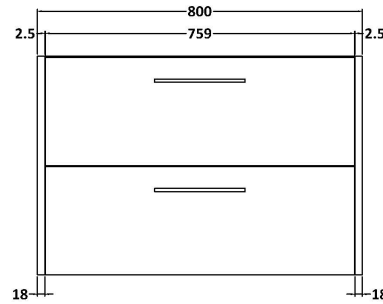

### Packaging Details

Barcode: 5056678456088

**Sales Code:** LCM800

**Description:** Laminate Worktop 805X390x22mm

**Product Dimensions**

Height (mm):	22
Width (mm):	805
Depth (mm):	390
Nett Weight (kg):	2.75

**Packaging Dimensions**

Height (mm):	25
Width (mm):	810
Depth (mm):	455
Gross Weight (kg):	2.75

**Packaging Data**

Box Colour:	Brown Cardboard Box
Box Qty:	1
Label Size:	100 x 50
Label Colour:	White Label
Label Qty:	1

### Product Dimensions

Height (mm):	539
Width (mm):	800
Depth (mm):	385
Nett Weight (kg):	24.5

### Packaging Dimensions

Height (mm):	560
Width (mm):	820
Depth (mm):	405
Gross Weight (kg):	25