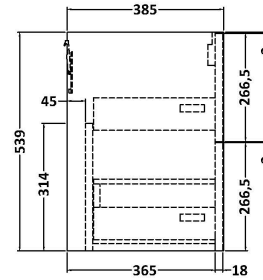

### Packaging Details

Barcode: 5056678456088

**Sales Code:** LCM800

**Description:** Laminate Worktop 805X390x22mm

**Product Dimensions**

Height (mm):	22
Width (mm):	805
Depth (mm):	390
Nett Weight (kg):	2.75

**Packaging Dimensions**

Height (mm):	25
Width (mm):	810
Depth (mm):	455
Gross Weight (kg):	2.75

**Packaging Data**

Box Colour:	Brown Cardboard Box
Box Qty:	1
Label Size:	100 x 50
Label Colour:	White Label
Label Qty:	1

### Product Dimensions

Height (mm):	539
Width (mm):	800
Depth (mm):	385
Nett Weight (kg):	24.5

### Packaging Dimensions

Height (mm):	560
Width (mm):	820
Depth (mm):	405
Gross Weight (kg):	25