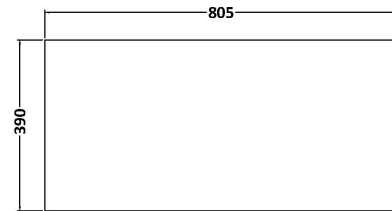

### Packaging Details

Barcode: 5056678456132

**Sales Code:** LCM800

**Description:** Laminate Worktop 805X390x22mm

**Product Dimensions**

Height (mm):	22
Width (mm):	805
Depth (mm):	390
Nett Weight (kg):	2.75

**Packaging Dimensions**

Height (mm):	25
Width (mm):	810
Depth (mm):	455
Gross Weight (kg):	2.75

**Packaging Data**

Box Colour:	Brown Cardboard Box
Box Qty:	1
Label Size:	100 x 50
Label Colour:	White Label
Label Qty:	1

### Product Dimensions

Height (mm):	539
Width (mm):	800
Depth (mm):	385
Nett Weight (kg):	22.5

### Packaging Dimensions

Height (mm):	560
Width (mm):	620
Depth (mm):	405
Gross Weight (kg):	23