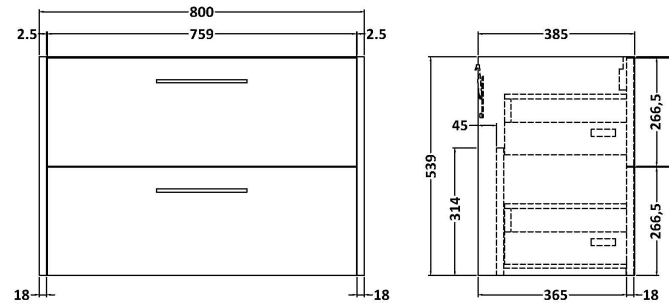

### Packaging Details

Barcode: 5056678456132

**Sales Code:** LCM800

**Description:** Laminate Worktop 805X390x22mm

**Product Dimensions**

Height (mm):	22
Width (mm):	805
Depth (mm):	390
Nett Weight (kg):	2.75

**Packaging Dimensions**

Height (mm):	25
Width (mm):	810
Depth (mm):	455
Gross Weight (kg):	2.75

**Packaging Data**

Box Colour:	Brown Cardboard Box
Box Qty:	1
Label Size:	100 x 50
Label Colour:	White Label
Label Qty:	1

### Product Dimensions

Height (mm):	539
Width (mm):	800
Depth (mm):	385
Nett Weight (kg):	22.5

### Packaging Dimensions

Height (mm):	560
Width (mm):	620
Depth (mm):	405
Gross Weight (kg):	23