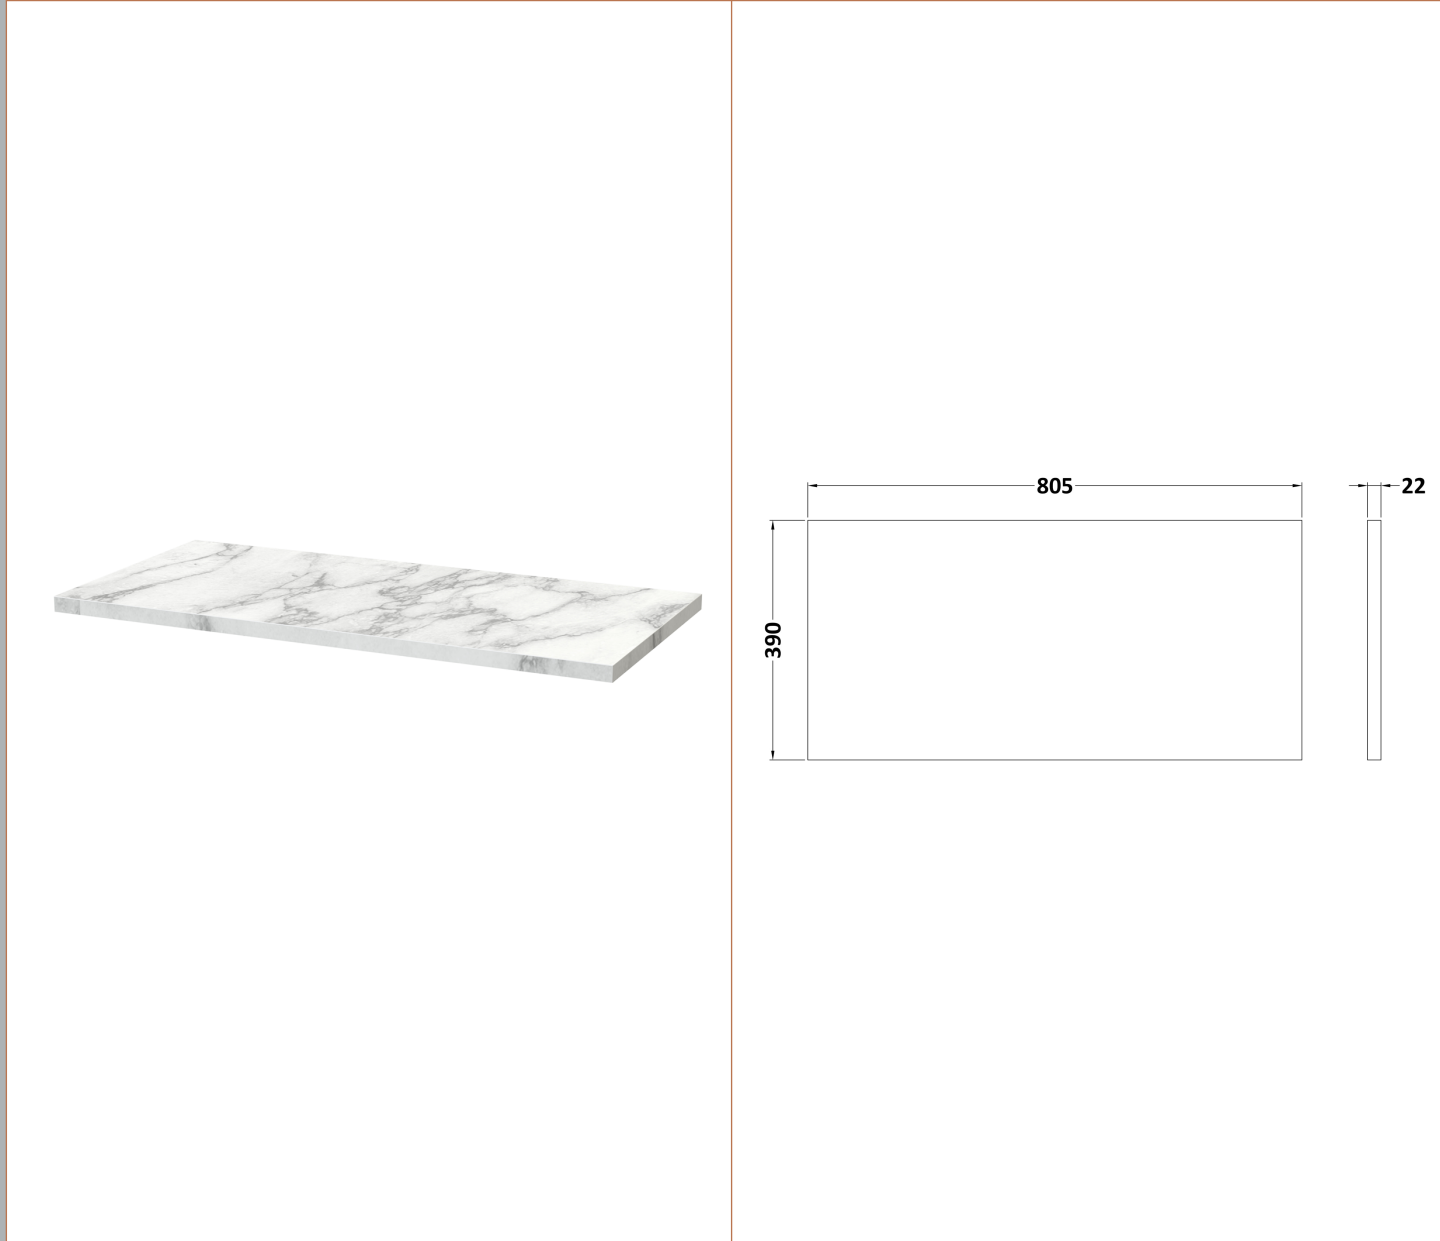

### Packaging Details

Barcode: 5056678456132

**Sales Code:** LCM800

**Description:** Laminate Worktop 805X390x22mm

**Product Dimensions**

Height (mm):	22
Width (mm):	805
Depth (mm):	390
Nett Weight (kg):	2.75

**Packaging Dimensions**

Height (mm):	25
Width (mm):	810
Depth (mm):	455
Gross Weight (kg):	2.75

**Packaging Data**

Box Colour:	Brown Cardboard Box
Box Qty:	1
Label Size:	100 x 50
Label Colour:	White Label
Label Qty:	1

### Product Dimensions

Height (mm):	539
Width (mm):	800
Depth (mm):	385
Nett Weight (kg):	22.5

### Packaging Dimensions

Height (mm):	560
Width (mm):	620
Depth (mm):	405
Gross Weight (kg):	23