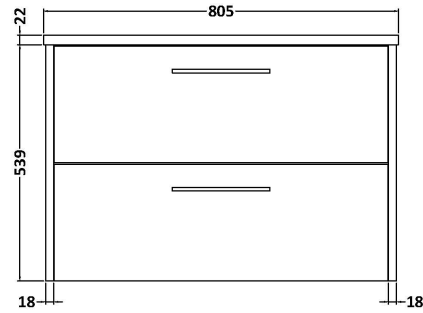

### Packaging Details

Barcode: 5056678456132

**Sales Code:** LCM800

**Description:** Laminate Worktop 805X390x22mm

**Product Dimensions**

Height (mm):	22
Width (mm):	805
Depth (mm):	390
Nett Weight (kg):	2.75

**Packaging Dimensions**

Height (mm):	25
Width (mm):	810
Depth (mm):	455
Gross Weight (kg):	2.75

**Packaging Data**

Box Colour:	Brown Cardboard Box
Box Qty:	1
Label Size:	100 x 50
Label Colour:	White Label
Label Qty:	1

### Product Dimensions

Height (mm):	539
Width (mm):	800
Depth (mm):	385
Nett Weight (kg):	22.5

### Packaging Dimensions

Height (mm):	560
Width (mm):	620
Depth (mm):	405
Gross Weight (kg):	23