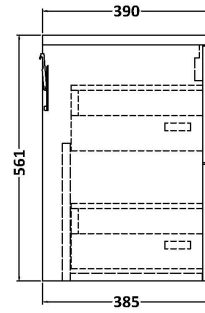

### Packaging Details

Barcode: 5056678456132

**Sales Code:** LCM800

**Description:** Laminate Worktop 805X390x22mm

**Product Dimensions**

Height (mm):	22
Width (mm):	805
Depth (mm):	390
Nett Weight (kg):	2.75

**Packaging Dimensions**

Height (mm):	25
Width (mm):	810
Depth (mm):	455
Gross Weight (kg):	2.75

**Packaging Data**

Box Colour:	Brown Cardboard Box
Box Qty:	1
Label Size:	100 x 50
Label Colour:	White Label
Label Qty:	1

### Product Dimensions

Height (mm):	539
Width (mm):	800
Depth (mm):	385
Nett Weight (kg):	22.5

### Packaging Dimensions

Height (mm):	560
Width (mm):	620
Depth (mm):	405
Gross Weight (kg):	23