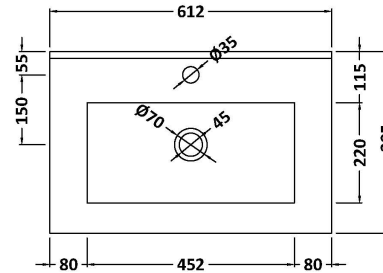

Packaging Dimensions

Height (mm):	560
Width (mm):	620
Depth (mm):	405
Gross Weight (kg):	14.7

Packaging Data

Box Colour:	Brown Cardboard Box
Box Qty:	1
Label Size:	50 x 100
Label Colour:	White Label
Label Qty:	2

Outer Box Dimensions (If Applicable)

Height (mm):	
Width (mm):	
Depth (mm):	
Gross Weight (kg):	
Barcode:	5056678447611

Product Details

Country of Origin:	China
Fitting Instruction:	No
CE & UKCA:	N/A
FSC Certified Materials:	Yes
Colour:	Indigo Blue
Construction Method:	Cam & Wood Dowel
Construction Type:	Rigid
Cabinet Finish:	MFC Painted Matt
Fascia Finish:	Mdf Painted Matt
Cabinet Thickness (mm):	16
Fascia Thickness (mm):	18
Drawer Included:	No
Drawer Type:	Not Applicable
No of Shelves:	0
Hinge Type:	95 Degree Soft Close
Hinge Included:	Yes, Supplied
Adjustable Legs:	No, Not Required
Fixings Included:	Yes
Handle Style:	Modern
Waste Shroud:	No
Handle Included:	Yes, Supplied
Handle Type:	D-Shape

Sales Code: NVM003

Description: Minimalist Basin 600mm

Product Dimensions

Height (mm):	170
Width (mm):	600
Depth (mm):	390
Nett Weight (kg):	10.76

Packaging Dimensions

Height (mm):	200
Width (mm):	400
Depth (mm):	620
Gross Weight (kg):	10.76

Packaging Data

Box Colour:	Brown Cardboard Box - Printed
Box Qty:	1
Label Size:	100 x 50
Label Colour:	White Label
Label Qty:	2

Outer Box Dimensions (If Applicable)

Height (mm):	
Width (mm):	
Depth (mm):	
Gross Weight (kg):	
Barcode:	5055146194668