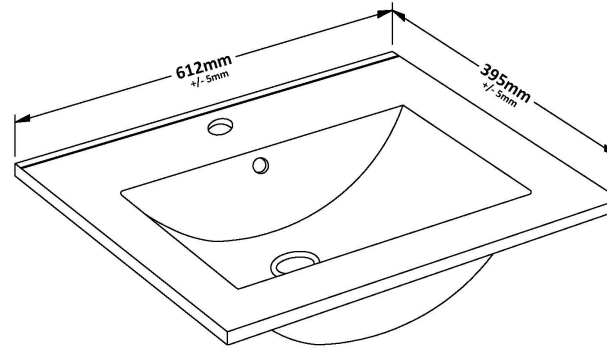

Packaging Dimensions

Height (mm):	560
Width (mm):	620
Depth (mm):	405
Gross Weight (kg):	14.7

Packaging Data

Box Colour:	Brown Cardboard Box
Box Qty:	1
Label Size:	50 x 100
Label Colour:	White Label
Label Qty:	2

Outer Box Dimensions (If Applicable)

Height (mm):	
Width (mm):	
Depth (mm):	
Gross Weight (kg):	
Barcode:	5056678447611

Product Details

Country of Origin:	China
Fitting Instruction:	No
CE & UKCA:	N/A
FSC Certified Materials:	Yes
Colour:	Indigo Blue
Construction Method:	Cam & Wood Dowel
Construction Type:	Rigid
Cabinet Finish:	MFC Painted Matt
Fascia Finish:	Mdf Painted Matt
Cabinet Thickness (mm):	16
Fascia Thickness (mm):	18
Drawer Included:	No
Drawer Type:	Not Applicable
No of Shelves:	0
Hinge Type:	95 Degree Soft Close
Hinge Included:	Yes, Supplied
Adjustable Legs:	No, Not Required
Fixings Included:	Yes
Handle Style:	Modern
Waste Shroud:	No
Handle Included:	Yes, Supplied
Handle Type:	D-Shape

Sales Code: NVM003

Description: Minimalist Basin 600mm

Product Dimensions

Height (mm):	170
Width (mm):	600
Depth (mm):	390
Nett Weight (kg):	10.76

Packaging Dimensions

Height (mm):	200
Width (mm):	400
Depth (mm):	620
Gross Weight (kg):	10.76

Packaging Data

Box Colour:	Brown Cardboard Box - Printed
Box Qty:	1
Label Size:	100 x 50
Label Colour:	White Label
Label Qty:	2

Outer Box Dimensions (If Applicable)

Height (mm):	
Width (mm):	
Depth (mm):	
Gross Weight (kg):	
Barcode:	5055146194668