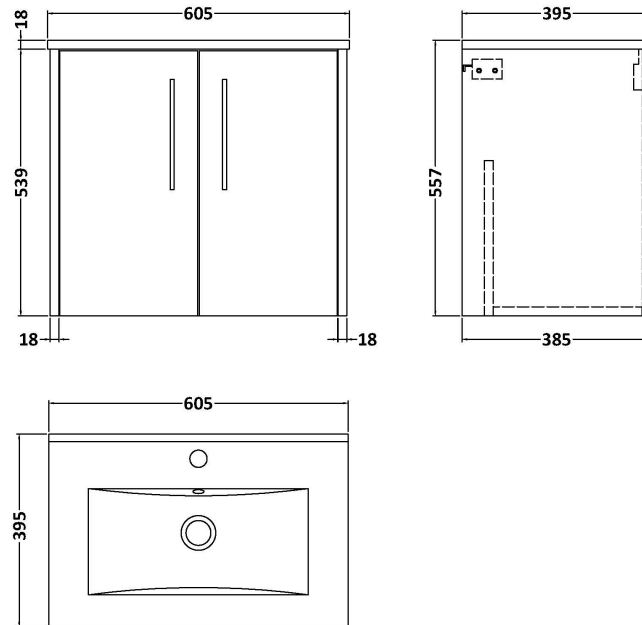

Sales Code: JNU2923B

Description: 600 Wh 2-Door Vanity & Basin 2

Packaging Details

Barcode: 5056678454527

Sales Code: NPF2923

Description: 600 W/H 2-Door Unit (385 Deep)

Product Dimensions

Height (mm):	539
Width (mm):	600
Depth (mm):	385
Nett Weight (kg):	14.2

Packaging Dimensions

Height (mm):	560
Width (mm):	620
Depth (mm):	405
Gross Weight (kg):	14.7

Packaging Data

Box Colour:	Brown Cardboard Box
Box Qty:	1
Label Size:	50 x 100
Label Colour:	White Label
Label Qty:	2

Outer Box Dimensions (If Applicable)

Height (mm):	
Width (mm):	
Depth (mm):	
Gross Weight (kg):	
Barcode:	5056678447611

Product Details

Country of Origin:	China
Fitting Instruction:	No
CE & UKCA:	N/A
FSC Certified Materials:	Yes
Colour:	Indigo Blue
Construction Method:	Cam & Wood Dowel
Construction Type:	Rigid
Cabinet Finish:	MFC Painted Matt
Fascia Finish:	Mdf Painted Matt
Cabinet Thickness (mm):	16
Fascia Thickness (mm):	18
Drawer Included:	No
Drawer Type:	Not Applicable
No of Shelves:	0
Hinge Type:	95 Degree Soft Close
Hinge Included:	Yes, Supplied
Adjustable Legs:	No, Not Required
Fixings Included:	Yes
Handle Style:	Modern
Waste Shroud:	No
Handle Included:	Yes, Supplied
Handle Type:	D-Shape

Sales Code: NVM003

Description: Minimalist Basin 600mm

Product Dimensions

Height (mm):	170
Width (mm):	600
Depth (mm):	390
Nett Weight (kg):	10.76

Packaging Dimensions

Height (mm):	200
Width (mm):	400
Depth (mm):	620
Gross Weight (kg):	10.76