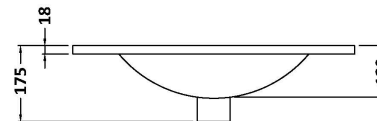

Packaging Dimensions

Height (mm):	560
Width (mm):	620
Depth (mm):	405
Gross Weight (kg):	14.7

Packaging Data

Box Colour:	Brown Cardboard Box
Box Qty:	1
Label Size:	50 x 100
Label Colour:	White Label
Label Qty:	2

Outer Box Dimensions (If Applicable)

Height (mm):	
Width (mm):	
Depth (mm):	
Gross Weight (kg):	
Barcode:	5056678447611

Product Details

Country of Origin:	China
Fitting Instruction:	No
CE & UKCA:	N/A
FSC Certified Materials:	Yes
Colour:	Indigo Blue
Construction Method:	Cam & Wood Dowel
Construction Type:	Rigid
Cabinet Finish:	MFC Painted Matt
Fascia Finish:	Mdf Painted Matt
Cabinet Thickness (mm):	16
Fascia Thickness (mm):	18
Drawer Included:	No
Drawer Type:	Not Applicable
No of Shelves:	0
Hinge Type:	95 Degree Soft Close
Hinge Included:	Yes, Supplied
Adjustable Legs:	No, Not Required
Fixings Included:	Yes
Handle Style:	Modern
Waste Shroud:	No
Handle Included:	Yes, Supplied
Handle Type:	D-Shape

Sales Code: NVM003

Description: Minimalist Basin 600mm

Product Dimensions

Height (mm):	170
Width (mm):	600
Depth (mm):	390
Nett Weight (kg):	10.76

Packaging Dimensions

Height (mm):	200
Width (mm):	400
Depth (mm):	620
Gross Weight (kg):	10.76

Packaging Data

Box Colour:	Brown Cardboard Box - Printed
Box Qty:	1
Label Size:	100 x 50
Label Colour:	White Label
Label Qty:	2

Outer Box Dimensions (If Applicable)

Height (mm):	
Width (mm):	
Depth (mm):	
Gross Weight (kg):	
Barcode:	5055146194668