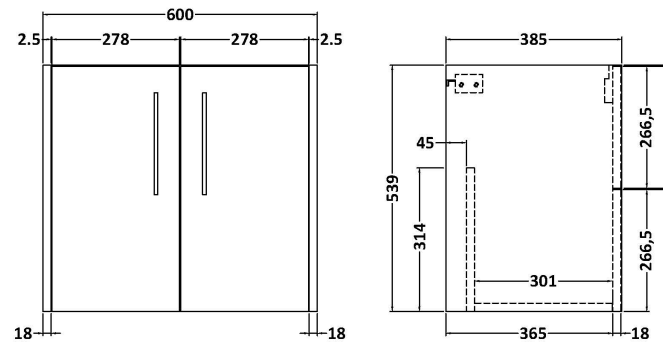

Sales Code: JNU2923B

Description: 600 Wh 2-Door Vanity & Basin 2

Packaging Details

Barcode: 5056678454527

Sales Code: NPF2923

Description: 600 W/H 2-Door Unit (385 Deep)

Product Dimensions

Height (mm):	539
Width (mm):	600
Depth (mm):	385
Nett Weight (kg):	14.2

Packaging Dimensions

Height (mm):	560
Width (mm):	620
Depth (mm):	405
Gross Weight (kg):	14.7

Packaging Data

Box Colour:	Brown Cardboard Box
Box Qty:	1
Label Size:	50 x 100
Label Colour:	White Label
Label Qty:	2

Sales Code: NVM003

Description: Minimalist Basin 600mm

Product Dimensions

Height (mm):	170
Width (mm):	600
Depth (mm):	390
Nett Weight (kg):	10.76

Packaging Dimensions

Height (mm):	200
Width (mm):	400
Depth (mm):	620
Gross Weight (kg):	10.76

Packaging Data

Box Colour:	Brown Cardboard Box - Printed
Box Qty:	1
Label Size:	100 x 50
Label Colour:	White Label
Label Qty:	2

Outer Box Dimensions (If Applicable)

Height (mm):	
Width (mm):	
Depth (mm):	
Gross Weight (kg):	
Barcode:	5055146194668