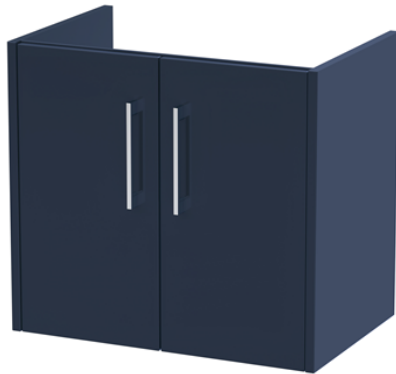

Sales Code: JNU2923B

Description: 600 Wh 2-Door Vanity & Basin 2

Packaging Details

Barcode: 5056678454527

Sales Code: NPF2923

Description: 600 W/H 2-Door Unit (385 Deep)

Product Dimensions

Height (mm):	539
Width (mm):	600
Depth (mm):	385
Nett Weight (kg):	14.2

Packaging Dimensions

Height (mm):	560
Width (mm):	620
Depth (mm):	405
Gross Weight (kg):	14.7

Packaging Data

Box Colour:	Brown Cardboard Box
Box Qty:	1
Label Size:	50 x 100
Label Colour:	White Label
Label Qty:	2

Outer Box Dimensions (If Applicable)

Height (mm):	
Width (mm):	
Depth (mm):	
Gross Weight (kg):	
Barcode:	5056678447611

Product Details

Country of Origin:	China
Fitting Instruction:	No
CE & UKCA:	N/A
FSC Certified Materials:	Yes
Colour:	Indigo Blue
Construction Method:	Cam & Wood Dowel
Construction Type:	Rigid
Cabinet Finish:	MFC Painted Matt
Fascia Finish:	Mdf Painted Matt
Cabinet Thickness (mm):	16
Fascia Thickness (mm):	18
Drawer Included:	No
Drawer Type:	Not Applicable
No of Shelves:	0
Hinge Type:	95 Degree Soft Close
Hinge Included:	Yes, Supplied
Adjustable Legs:	No, Not Required
Fixings Included:	Yes
Handle Style:	Modern
Waste Shroud:	No
Handle Included:	Yes, Supplied
Handle Type:	D-Shape

Sales Code: NVM003

Description: Minimalist Basin 600mm

Product Dimensions

Height (mm):	170
Width (mm):	600
Depth (mm):	390
Nett Weight (kg):	10.76

Packaging Dimensions

Height (mm):	200
Width (mm):	400
Depth (mm):	620
Gross Weight (kg):	10.76