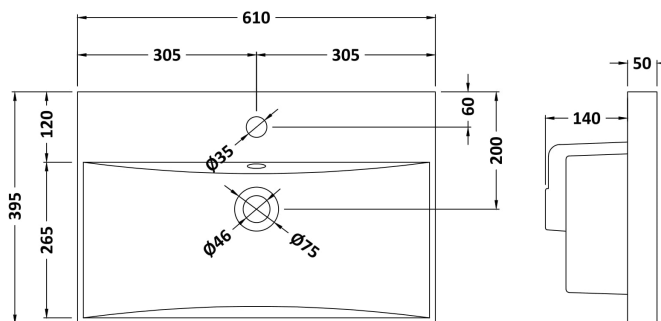

Packaging Dimensions

Height (mm):	560
Width (mm):	620
Depth (mm):	405
Gross Weight (kg):	14.7

Packaging Data

Box Colour:	Brown Cardboard Box
Box Qty:	1
Label Size:	50 x 100
Label Colour:	White Label
Label Qty:	2

Outer Box Dimensions (If Applicable)

Height (mm):	
Width (mm):	
Depth (mm):	
Gross Weight (kg):	
Barcode:	5056678447611

Product Details

Country of Origin:	China
Fitting Instruction:	No
CE & UKCA:	N/A
FSC Certified Materials:	Yes
Colour:	Indigo Blue
Construction Method:	Cam & Wood Dowel
Construction Type:	Rigid
Cabinet Finish:	MFC Painted Matt
Fascia Finish:	Mdf Painted Matt
Cabinet Thickness (mm):	16
Fascia Thickness (mm):	18
Drawer Included:	No
Drawer Type:	Not Applicable
No of Shelves:	0
Hinge Type:	95 Degree Soft Close
Hinge Included:	Yes, Supplied
Adjustable Legs:	No, Not Required
Fixings Included:	Yes
Handle Style:	Modern
Waste Shroud:	No
Handle Included:	Yes, Supplied
Handle Type:	D-Shape

Sales Code: NVM033

Description: 600 Thin Edged Basin 1Th

Product Dimensions

Height (mm):	170
Width (mm):	610
Depth (mm):	395
Nett Weight (kg):	11

Packaging Dimensions

Height (mm):	190
Width (mm):	630
Depth (mm):	415
Gross Weight (kg):	11.5

Packaging Data

Box Colour:	Brown Cardboard Box - Printed
Box Qty:	1
Label Size:	100 x 50
Label Colour:	White Label
Label Qty:	2

Outer Box Dimensions (If Applicable)

Height (mm):	
Width (mm):	
Depth (mm):	
Gross Weight (kg):	
Barcode:	5056211853428