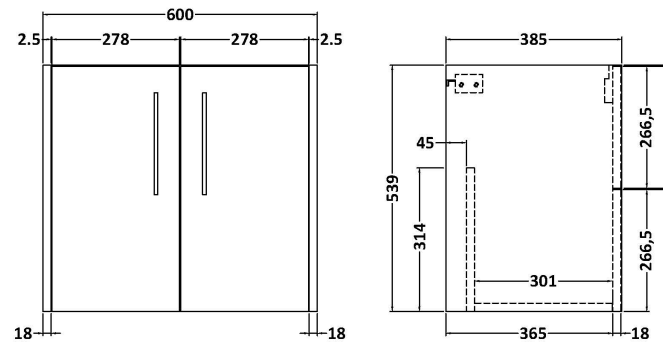

Sales Code: JNU2923D

Description: 600 Wh 2-Door Vanity & Basin 3

Packaging Details

Barcode: 5056678454541

Sales Code: NPF2923

Description: 600 W/H 2-Door Unit (385 Deep)

Product Dimensions

Height (mm):	539
Width (mm):	600
Depth (mm):	385
Nett Weight (kg):	14.2

Packaging Dimensions

Height (mm):	560
Width (mm):	620
Depth (mm):	405
Gross Weight (kg):	14.7

Packaging Data

Box Colour:	Brown Cardboard Box
Box Qty:	1
Label Size:	50 x 100
Label Colour:	White Label
Label Qty:	2

Sales Code: NVM033

Description: 600 Thin Edged Basin 1Th

Product Dimensions

Height (mm):	170
Width (mm):	610
Depth (mm):	395
Nett Weight (kg):	11

Packaging Dimensions

Height (mm):	190
Width (mm):	630
Depth (mm):	415
Gross Weight (kg):	11.5

Packaging Data

Box Colour:	Brown Cardboard Box - Printed
Box Qty:	1
Label Size:	100 x 50
Label Colour:	White Label
Label Qty:	2

Outer Box Dimensions (If Applicable)

Height (mm):	
Width (mm):	
Depth (mm):	
Gross Weight (kg):	
Barcode:	5056211853428