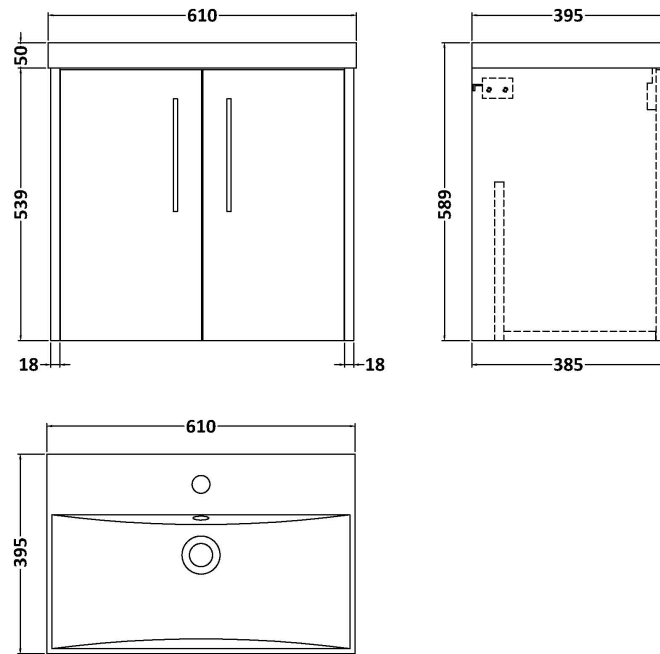

Sales Code: JNU2923D

Description: 600 Wh 2-Door Vanity & Basin 3

Packaging Details

Barcode: 5056678454541

Sales Code: NPF2923

Description: 600 W/H 2-Door Unit (385 Deep)

Product Dimensions

Height (mm):	539
Width (mm):	600
Depth (mm):	385
Nett Weight (kg):	14.2

Packaging Dimensions

Height (mm):	560
Width (mm):	620
Depth (mm):	405
Gross Weight (kg):	14.7

Packaging Data

Box Colour:	Brown Cardboard Box
Box Qty:	1
Label Size:	50 x 100
Label Colour:	White Label
Label Qty:	2

Outer Box Dimensions (If Applicable)

Height (mm):	
Width (mm):	
Depth (mm):	
Gross Weight (kg):	
Barcode:	5056678447611

Product Details

Country of Origin:	China
Fitting Instruction:	No
CE & UKCA:	N/A
FSC Certified Materials:	Yes
Colour:	Indigo Blue
Construction Method:	Cam & Wood Dowel
Construction Type:	Rigid
Cabinet Finish:	MFC Painted Matt
Fascia Finish:	Mdf Painted Matt
Cabinet Thickness (mm):	16
Fascia Thickness (mm):	18
Drawer Included:	No
Drawer Type:	Not Applicable
No of Shelves:	0
Hinge Type:	95 Degree Soft Close
Hinge Included:	Yes, Supplied
Adjustable Legs:	No, Not Required
Fixings Included:	Yes
Handle Style:	Modern
Waste Shroud:	No
Handle Included:	Yes, Supplied
Handle Type:	D-Shape

Sales Code: NVM033

Description: 600 Thin Edged Basin 1Th

Product Dimensions

Height (mm):	170
Width (mm):	610
Depth (mm):	395
Nett Weight (kg):	11

Packaging Dimensions

Height (mm):	190
Width (mm):	630
Depth (mm):	415
Gross Weight (kg):	11.5