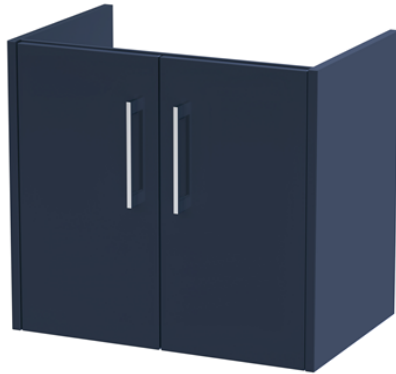

Sales Code: JNU2923G

Description: 600 Wh 2-Door Vanity & Basin 4

### Product Dimensions

Height (mm):	539
Width (mm):	600
Depth (mm):	385
Nett Weight (kg):	14.2