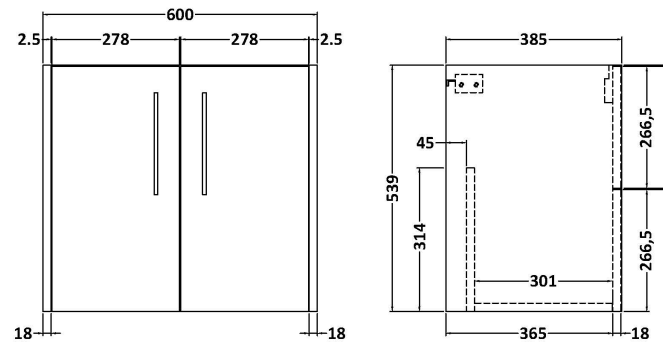

### Product Dimensions

Height (mm):	539
Width (mm):	600
Depth (mm):	385
Nett Weight (kg):	14.2

### Packaging Dimensions

Height (mm):	560
Width (mm):	620
Depth (mm):	405
Gross Weight (kg):	14.7

### Product Dimensions

Height (mm):	160
Width (mm):	610
Depth (mm):	440
Nett Weight (kg):	11

### Packaging Dimensions

Height (mm):	190
Width (mm):	630
Depth (mm):	415
Gross Weight (kg):	11.5