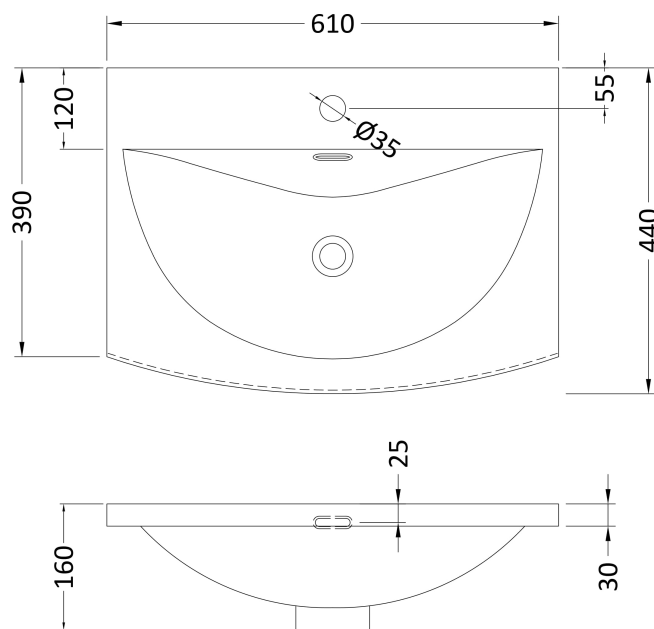

### Product Dimensions

Height (mm):	539
Width (mm):	600
Depth (mm):	385
Nett Weight (kg):	14.2

### Packaging Dimensions

Height (mm):	560
Width (mm):	620
Depth (mm):	405
Gross Weight (kg):	14.7

### Outer Box Dimensions (If Applicable)

Height (mm):	
Width (mm):	
Depth (mm):	
Gross Weight (kg):	
Barcode:	5056678447611

### Product Dimensions

Height (mm):	160
Width (mm):	610
Depth (mm):	440
Nett Weight (kg):	11