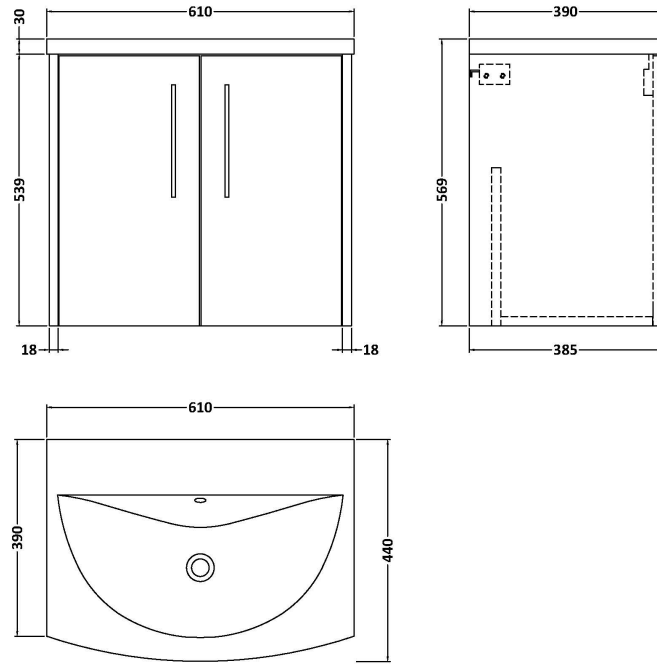

Sales Code: JNU2923G

Description: 600 Wh 2-Door Vanity & Basin 4

Packaging Details

Barcode: 5056678454565