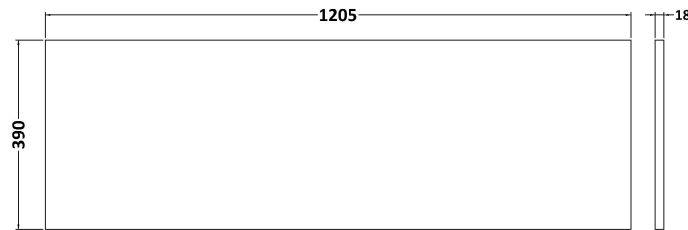

Sales Code: JNU2923W2

Description: 1200 Wh 4-Door Vanity & Worktop

Packaging Details

Barcode: 5056678454619

Sales Code: MWD2920

Description: 1200 Worktop (1205X390x18mm)

Product Dimensions

Height (mm):	18
Width (mm):	1205
Depth (mm):	390
Nett Weight (kg):	5

Packaging Dimensions

Height (mm):	25
Width (mm):	1225
Depth (mm):	410
Gross Weight (kg):	5

Packaging Data

Box Colour:	Brown Cardboard Box - Printed
Box Qty:	1
Label Size:	100 x 50
Label Colour:	Not Applicable
Label Qty:	0

Sales Code: NPF2923

Description: 600 W/H 2-Door Unit (385 Deep)

Product Dimensions

Height (mm):	539
Width (mm):	600
Depth (mm):	385
Nett Weight (kg):	14.2

Packaging Dimensions

Height (mm):	560
Width (mm):	620
Depth (mm):	405
Gross Weight (kg):	14.7

Packaging Data

Box Colour:	Brown Cardboard Box
Box Qty:	1
Label Size:	50 x 100
Label Colour:	White Label
Label Qty:	2

Outer Box Dimensions (If Applicable)

Height (mm):	
Width (mm):	
Depth (mm):	
Gross Weight (kg):	
Barcode:	5056678447611