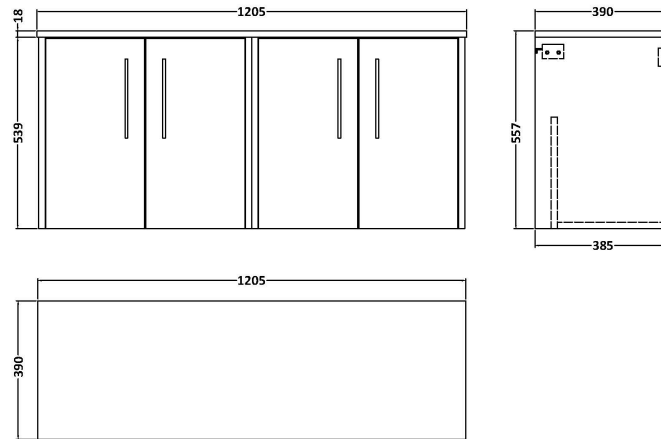

Sales Code: JNU2923W2

Description: 1200 Wh 4-Door Vanity & Worktop

Packaging Details

Barcode: 5056678454619

Sales Code: MWD2920

Description: 1200 Worktop (1205X390x18mm)

Product Dimensions

Height (mm):	18
Width (mm):	1205
Depth (mm):	390
Nett Weight (kg):	5

Packaging Dimensions

Height (mm):	25
Width (mm):	1225
Depth (mm):	410
Gross Weight (kg):	5

Packaging Data

Box Colour:	Brown Cardboard Box - Printed
Box Qty:	1
Label Size:	100 x 50
Label Colour:	Not Applicable
Label Qty:	0

Outer Box Dimensions (If Applicable)

Height (mm):	
Width (mm):	
Depth (mm):	
Gross Weight (kg):	
Barcode:	5056678447420

Product Details

Country of Origin:	China
Fitting Instruction:	No
CE & UKCA:	N/A
FSC Certified Materials:	Yes
Colour:	Indigo Blue
Construction Method:	Not Applicable
Construction Type:	Not Applicable
Cabinet Finish:	Not Applicable
Fascia Finish:	Mdf Painted Matt
Cabinet Thickness (mm):	
Fascia Thickness (mm):	18
Drawer Included:	Not Applicable
Drawer Type:	Not Applicable
No of Shelves:	Not Applicable
Hinge Type:	Not Applicable
Hinge Included:	Not Applicable
Adjustable Legs:	Not Applicable
Fixings Included:	Yes
Handle Style:	Not Applicable
Waste Shroud:	Not Applicable
Handle Included:	Not Applicable
Handle Type:	Not Applicable

Sales Code: NPF2923

Description: 600 W/H 2-Door Unit (385 Deep)

Product Dimensions

Height (mm):	539
Width (mm):	600
Depth (mm):	385
Nett Weight (kg):	14.2

Packaging Dimensions

Height (mm):	560
Width (mm):	620
Depth (mm):	405
Gross Weight (kg):	14.7