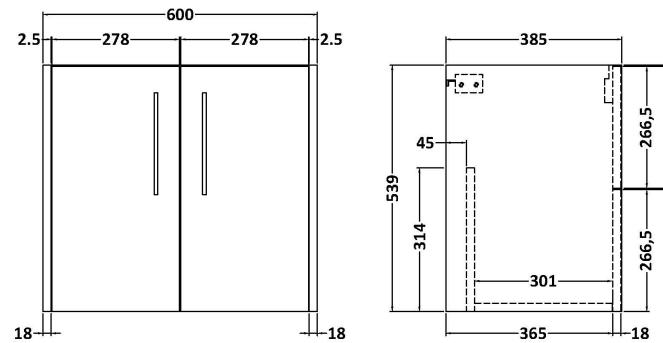

Packaging Dimensions

Height (mm):	25
Width (mm):	1225
Depth (mm):	410
Gross Weight (kg):	5

Packaging Data

Box Colour:	Brown Cardboard Box - Printed
Box Qty:	1
Label Size:	100 x 50
Label Colour:	Not Applicable
Label Qty:	0

Outer Box Dimensions (If Applicable)

Height (mm):	
Width (mm):	
Depth (mm):	
Gross Weight (kg):	
Barcode:	5056678447420

Product Details

Country of Origin:	China
Fitting Instruction:	No
CE & UKCA:	N/A
FSC Certified Materials:	Yes
Colour:	Indigo Blue
Construction Method:	Not Applicable
Construction Type:	Not Applicable
Cabinet Finish:	Not Applicable
Fascia Finish:	Mdf Painted Matt
Cabinet Thickness (mm):	
Fascia Thickness (mm):	18
Drawer Included:	Not Applicable
Drawer Type:	Not Applicable
No of Shelves:	Not Applicable
Hinge Type:	Not Applicable
Hinge Included:	Not Applicable
Adjustable Legs:	Not Applicable
Fixings Included:	Yes
Handle Style:	Not Applicable
Waste Shroud:	Not Applicable
Handle Included:	Not Applicable
Handle Type:	Not Applicable

Sales Code: NPF2923

Description: 600 W/H 2-Door Unit (385 Deep)

Product Dimensions

Height (mm):	539
Width (mm):	600
Depth (mm):	385
Nett Weight (kg):	14.2

Packaging Dimensions

Height (mm):	560
Width (mm):	620
Depth (mm):	405
Gross Weight (kg):	14.7

Packaging Data

Box Colour:	Brown Cardboard Box
Box Qty:	1
Label Size:	50 x 100
Label Colour:	White Label
Label Qty:	2

Outer Box Dimensions (If Applicable)

Height (mm):	
Width (mm):	
Depth (mm):	
Gross Weight (kg):	
Barcode:	5056678447611