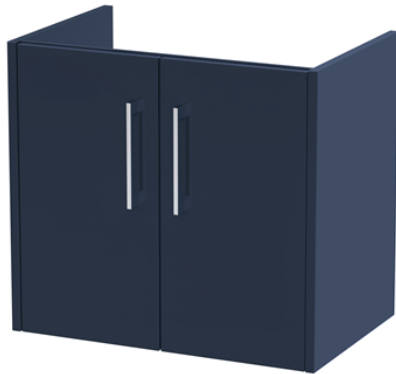

Sales Code: JNU2923W2

Description: 1200 Wh 4-Door Vanity & Worktop

Packaging Details

Barcode: 5056678454619

Sales Code: MWD2920

Description: 1200 Worktop (1205X390x18mm)

Product Dimensions

Height (mm):	18
Width (mm):	1205
Depth (mm):	390
Nett Weight (kg):	5

Outer Box Dimensions (If Applicable)

Height (mm):	
Width (mm):	
Depth (mm):	
Gross Weight (kg):	
Barcode:	5056678447420

Product Details

Country of Origin:	China
Fitting Instruction:	No
CE & UKCA:	N/A
FSC Certified Materials:	Yes
Colour:	Indigo Blue
Construction Method:	Not Applicable
Construction Type:	Not Applicable
Cabinet Finish:	Not Applicable
Fascia Finish:	Mdf Painted Matt
Cabinet Thickness (mm):	
Fascia Thickness (mm):	18
Drawer Included:	Not Applicable
Drawer Type:	Not Applicable
No of Shelves:	Not Applicable
Hinge Type:	Not Applicable
Hinge Included:	Not Applicable
Adjustable Legs:	Not Applicable
Fixings Included:	Yes
Handle Style:	Not Applicable
Waste Shroud:	Not Applicable
Handle Included:	Not Applicable
Handle Type:	Not Applicable

Sales Code: NPF2923

Description: 600 W/H 2-Door Unit (385 Deep)

Product Dimensions

Height (mm):	539
Width (mm):	600
Depth (mm):	385
Nett Weight (kg):	14.2

Packaging Dimensions

Height (mm):	560
Width (mm):	620
Depth (mm):	405
Gross Weight (kg):	14.7