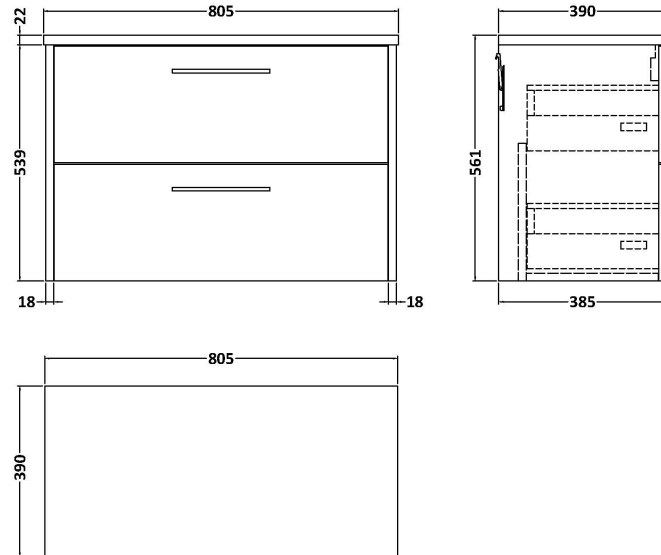

Sales Code: JNU2926LCM

Description: 800 Wh 2-Drawer Vanity & Laminate Top

Packaging Details

Barcode: 5056678456187

Sales Code: LCM800

Description: Laminate Worktop 805X390x22mm

Product Dimensions

Height (mm):	22
Width (mm):	805
Depth (mm):	390
Nett Weight (kg):	2.75

Packaging Dimensions

Height (mm):	25
Width (mm):	810
Depth (mm):	455
Gross Weight (kg):	2.75

Packaging Data

Box Colour:	Brown Cardboard Box
Box Qty:	1
Label Size:	100 x 50
Label Colour:	White Label
Label Qty:	1

Outer Box Dimensions (If Applicable)

Height (mm):	
Width (mm):	
Depth (mm):	
Gross Weight (kg):	
Barcode:	5056462624457

Product Details

Country of Origin:	United Kingdom
Fitting Instruction:	No
CE & UKCA:	N/A
FSC Certified Materials:	Yes
Colour:	Matt Carrera Marble
Construction Method:	Not Applicable
Construction Type:	Not Applicable
Cabinet Finish:	Not Applicable
Fascia Finish:	MFC Laminated
Cabinet Thickness (mm):	
Fascia Thickness (mm):	22
Drawer Included:	No
Drawer Type:	Not Applicable
No of Shelves:	0
Hinge Type:	Not Applicable
Hinge Included:	No
Adjustable Legs:	No, Not Required
Fixings Included:	No
Handle Style:	Not Applicable
Waste Shroud:	Not Applicable
Handle Included:	No
Handle Type:	Not Applicable