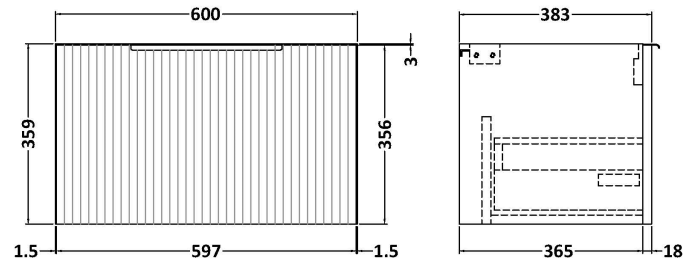

Sales Code: DFF194LCM2

Description: 1200 W/H 2-Drawer Vanity & Laminate Top

Packaging Details

Barcode: 5056678459034

Sales Code: FLU194

Description: 600 W/H Single Drawer Unit

Product Dimensions

Height (mm):	359
Width (mm):	600
Depth (mm):	383
Nett Weight (kg):	13

Packaging Dimensions

Height (mm):	380
Width (mm):	620
Depth (mm):	405
Gross Weight (kg):	13.5

Packaging Data

Box Colour:	Brown Cardboard Box - Printed
Box Qty:	0
Label Size:	0 x 0
Label Colour:	Not Applicable
Label Qty:	0

Sales Code: LCM1200

Description: Laminate Worktop 1205X390x22mm

Product Dimensions

Height (mm):	22
Width (mm):	1205
Depth (mm):	390
Nett Weight (kg):	5

Packaging Dimensions

Height (mm):	25
Width (mm):	1215
Depth (mm):	455
Gross Weight (kg):	5

Packaging Data

Box Colour:	Brown Cardboard Box
Box Qty:	1
Label Size:	100 x 50
Label Colour:	White Label
Label Qty:	1

Outer Box Dimensions (If Applicable)

Height (mm):	
Width (mm):	
Depth (mm):	
Gross Weight (kg):	
Barcode:	5056678449936