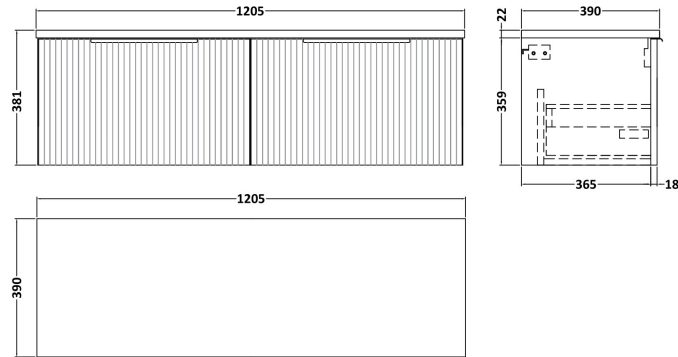

Sales Code: DFF194LCM2

Description: 1200 W/H 2-Drawer Vanity & Laminate Top

Packaging Details

Barcode: 5056678459034

Sales Code: FLU194

Description: 600 W/H Single Drawer Unit

Product Dimensions

Height (mm):	359
Width (mm):	600
Depth (mm):	383
Nett Weight (kg):	13

Packaging Dimensions

Height (mm):	380
Width (mm):	620
Depth (mm):	405
Gross Weight (kg):	13.5

Packaging Data

Box Colour:	Brown Cardboard Box - Printed
Box Qty:	0
Label Size:	0 x 0
Label Colour:	Not Applicable
Label Qty:	0

Outer Box Dimensions (If Applicable)

Height (mm):	
Width (mm):	
Depth (mm):	
Gross Weight (kg):	
Barcode:	5056462654669

Product Details

Country of Origin:	China
Fitting Instruction:	No
CE & UKCA:	
FSC Certified Materials:	Yes
Colour:	Satin White
Construction Method:	Cam & Wood Dowel
Construction Type:	Rigid
Cabinet Finish:	MFC Painted Gloss
Fascia Finish:	Mdf Painted Gloss
Cabinet Thickness (mm):	16
Fascia Thickness (mm):	18
Drawer Included:	Yes
Drawer Type:	80mm High Metal S/C Inc Galler
No of Shelves:	0
Hinge Type:	Not Applicable
Hinge Included:	No
Adjustable Legs:	No, Not Required
Fixings Included:	Yes
Handle Style:	Modern
Waste Shroud:	Yes
Handle Included:	Yes, Supplied
Handle Type:	D-Shape

Sales Code: LCM1200

Description: Laminate Worktop 1205X390x22mm

Product Dimensions

Height (mm):	22
Width (mm):	1205
Depth (mm):	390
Nett Weight (kg):	5

Packaging Dimensions

Height (mm):	25
Width (mm):	1215
Depth (mm):	455
Gross Weight (kg):	5