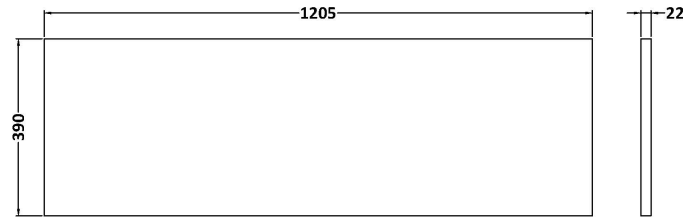

Packaging Dimensions

Height (mm):	380
Width (mm):	620
Depth (mm):	405
Gross Weight (kg):	13.5

Packaging Data

Box Colour:	Brown Cardboard Box - Printed
Box Qty:	0
Label Size:	0 x 0
Label Colour:	Not Applicable
Label Qty:	0

Outer Box Dimensions (If Applicable)

Height (mm):	
Width (mm):	
Depth (mm):	
Gross Weight (kg):	
Barcode:	5056462654669

Product Details

Country of Origin:	China
Fitting Instruction:	No
CE & UKCA:	
FSC Certified Materials:	Yes
Colour:	Satin White
Construction Method:	Cam & Wood Dowel
Construction Type:	Rigid
Cabinet Finish:	MFC Painted Gloss
Fascia Finish:	Mdf Painted Gloss
Cabinet Thickness (mm):	16
Fascia Thickness (mm):	18
Drawer Included:	Yes
Drawer Type:	80mm High Metal S/C Inc Galler
No of Shelves:	0
Hinge Type:	Not Applicable
Hinge Included:	No
Adjustable Legs:	No, Not Required
Fixings Included:	Yes
Handle Style:	Modern
Waste Shroud:	Yes
Handle Included:	Yes, Supplied
Handle Type:	D-Shape

Sales Code: LCM1200

Description: Laminate Worktop 1205X390x22mm

Product Dimensions

Height (mm):	22
Width (mm):	1205
Depth (mm):	390
Nett Weight (kg):	5

Packaging Dimensions

Height (mm):	25
Width (mm):	1215
Depth (mm):	455
Gross Weight (kg):	5

Packaging Data

Box Colour:	Brown Cardboard Box
Box Qty:	1
Label Size:	100 x 50
Label Colour:	White Label
Label Qty:	1

Outer Box Dimensions (If Applicable)

Height (mm):	
Width (mm):	
Depth (mm):	
Gross Weight (kg):	
Barcode:	5056678449936